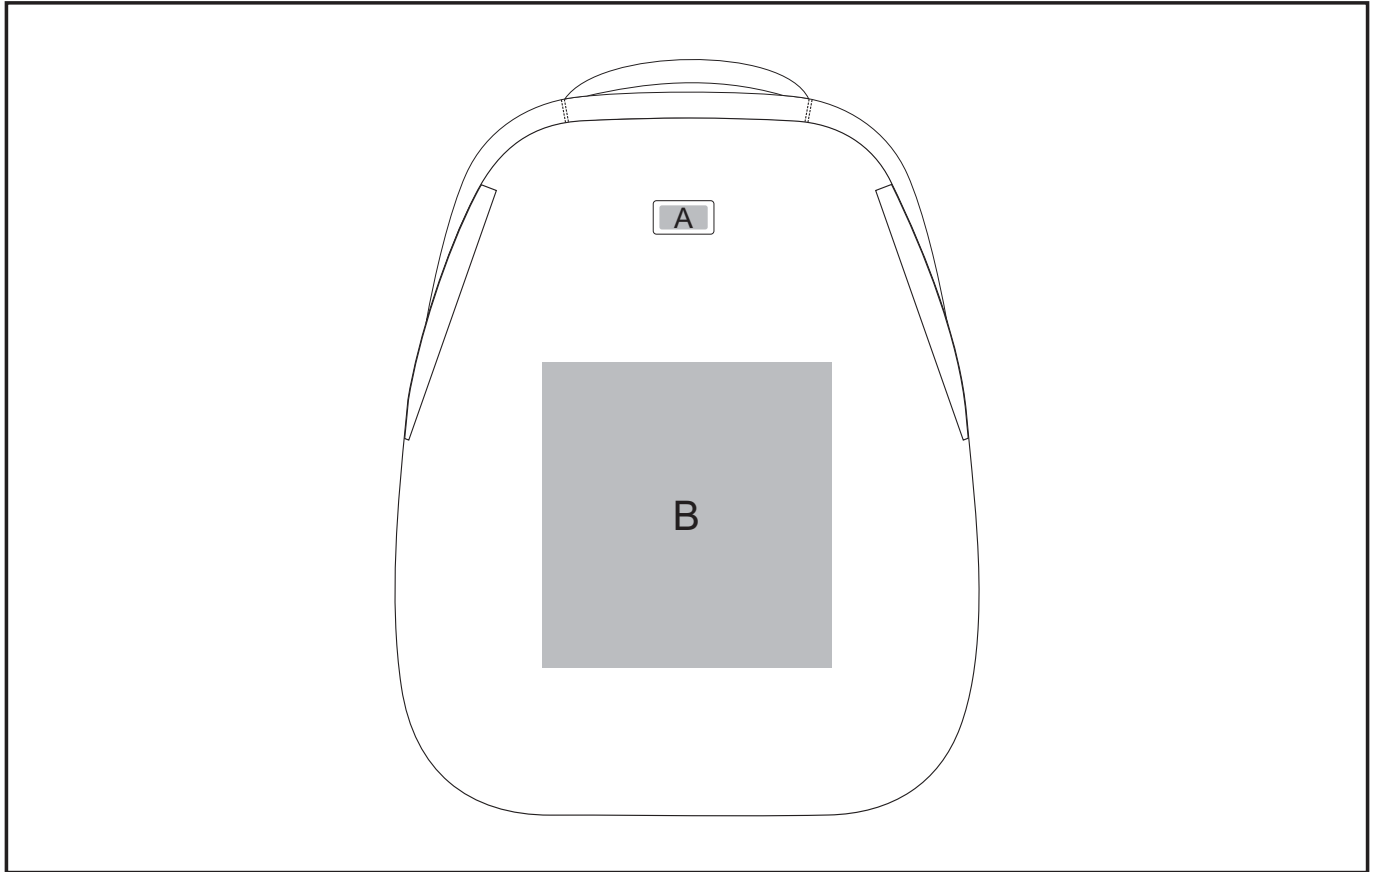

BAG-4405

Barrier Travel-Safe Backpack

Need to know:

- Includes 1-Position Laser Engraving on **Plaque** (setup fee applies)

Branding Options:

Position A

1. Laser Engraving (LB) -White
Size: 30mm wide x 15mm high

Position B

1. Screen Print (SC) - 1 colour
Size: 180mm wide x 190mm high