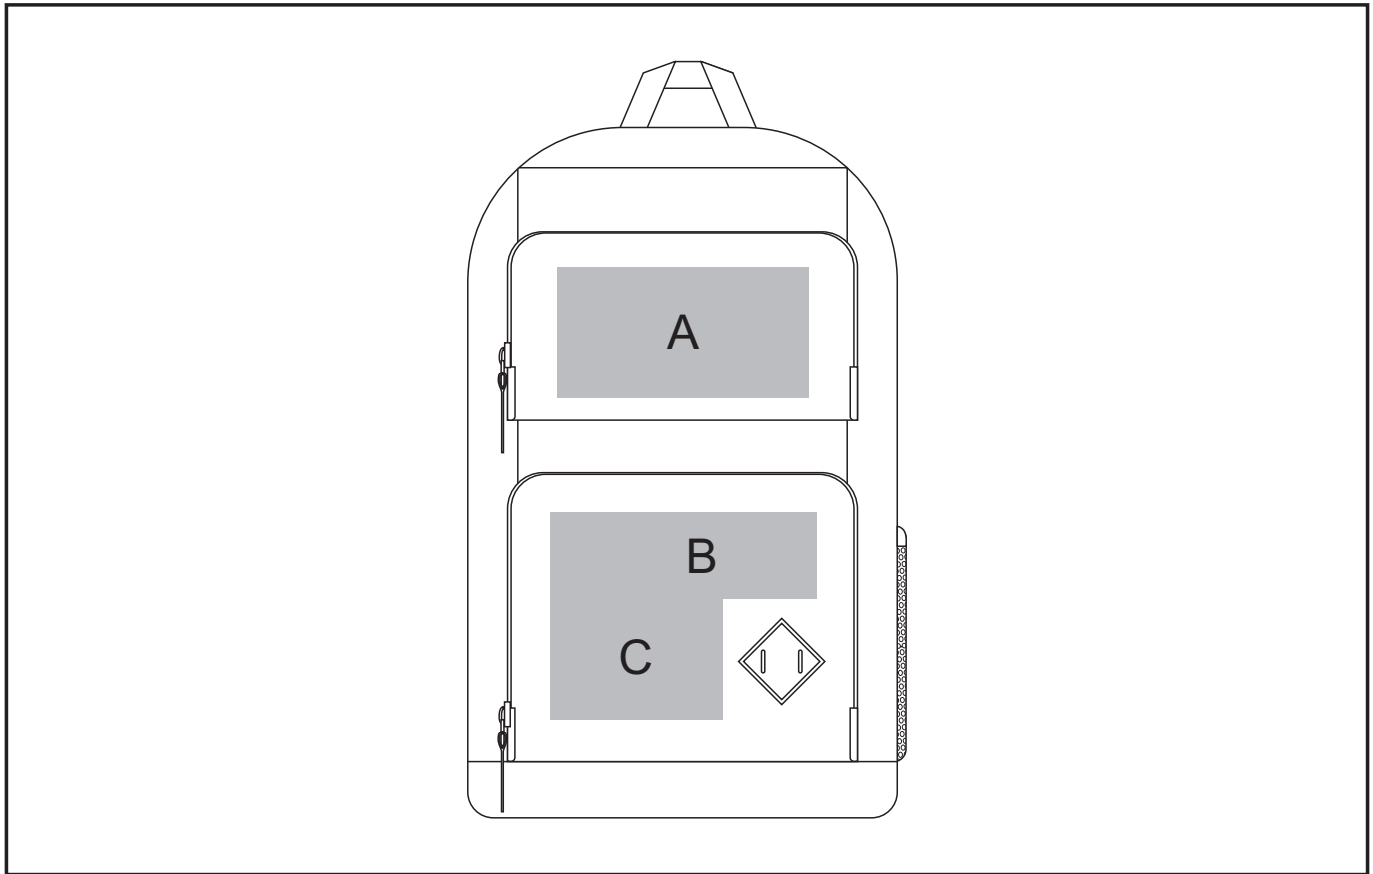

BAG-4270

Steele Tech Backpack

Need to know:

- Includes 1-Colour, 1-Position Screen Print (setup fee applies)
- **Texture will affect the screen print**
- **No Solid Blocks for DDT**

Branding Options:

Position A

1. Screen Print (SB) - 6 colours
Size: 160mm wide x 70mm high
2. Digital Direct Transfer (DDT-A) - Full colour
Size: 95mm wide x 110mm high

Position B

1. Screen Print (SB) - 6 colours
Size: 170mm wide x 55mm high
2. Digital Direct Transfer (DDT-A) - Full colour
Size: 90mm wide x 50mm high

Position C

1. Screen Print (SB) - 6 colours
Size: 110mm wide x 130mm high