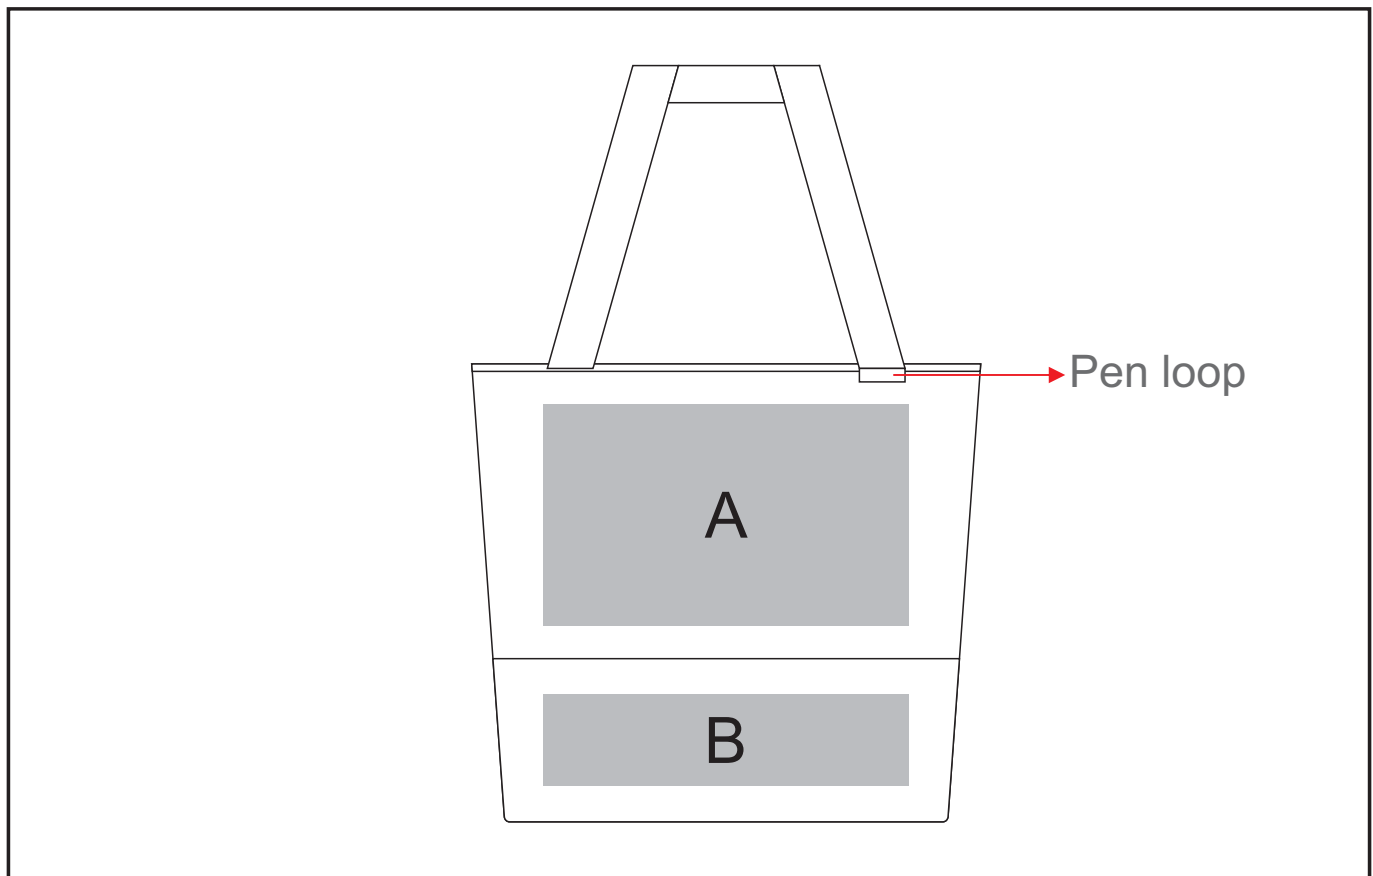

BAG-4190

Panache Conference Tote

Also available in
**LOGO
24**
Check Logo24
guide and t's & c's

Need to know:

- Includes 1-Colour, 1-Position Screen Print (setup fee applies)
- Front of bag has a pen loop
- Both sides can be branded
- No Solid Blocks for DDT
- Cannot guarantee that print will align to the center seam. Branding will be visually straight

Branding Options:

Position A

1. Screen Print (SA) - 6 colours
Size: 250mm wide x 120mm high
2. Digital Direct Transfer (DDT-A) - Full colour
Size: 148mm wide x 105mm high
3. Digital Direct Transfer (DDT-B) - Full colour
Size: 210mm wide x 148mm high
4. Digital Direct Transfer (DDT-C) - Full colour
Size: 230mm wide x 180mm high

Position B

1. Screen Print (SA) - 6 colours
Size: 280mm wide x 70mm high
2. Digital Direct Transfer (DDT) - Full Colour
Size: 230mm wide x 70mm high