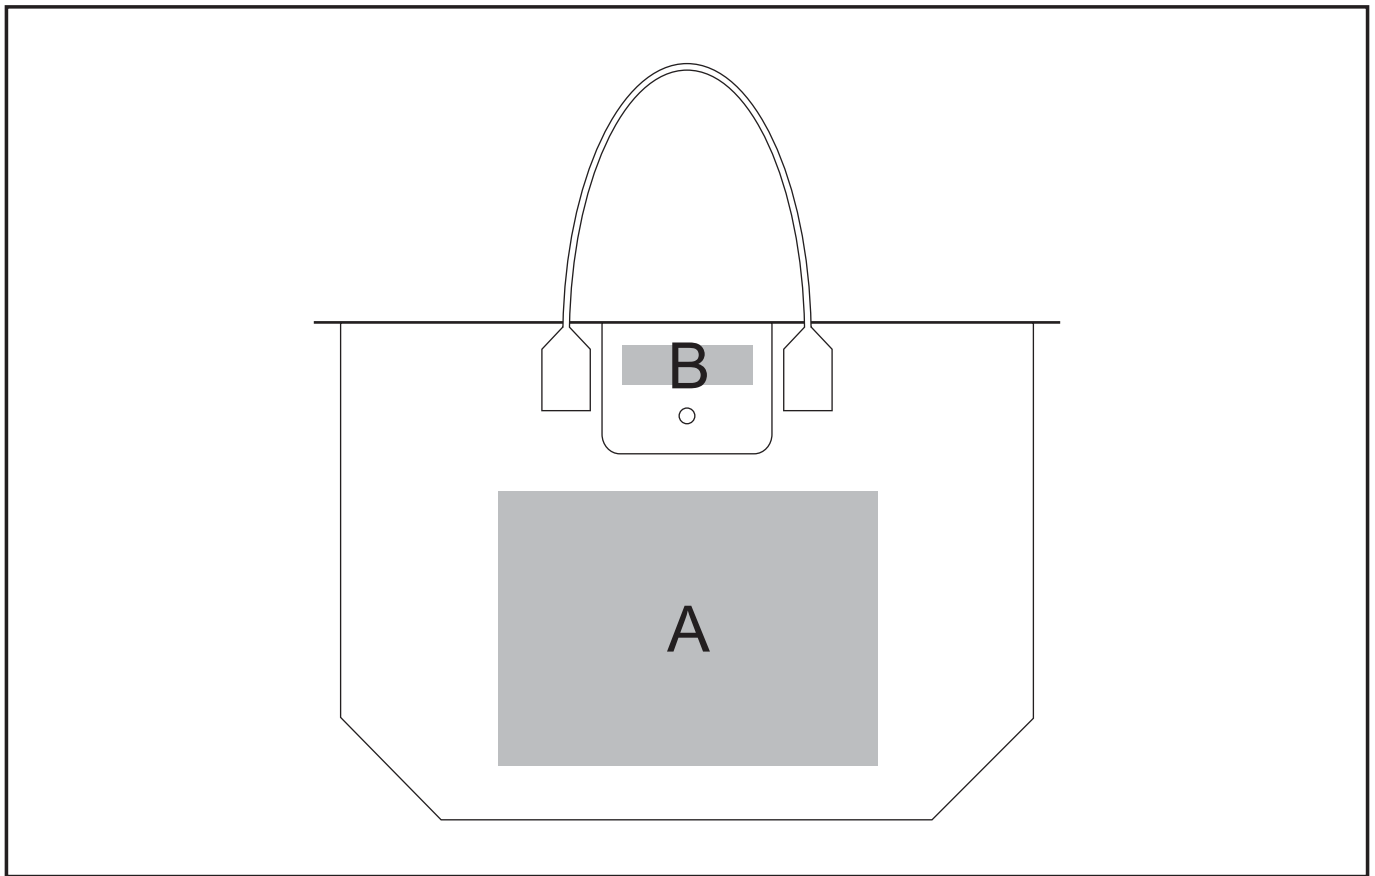

BAG-4002

Metro Fashion Tote

Need to know:

- Includes 1-Colour, 1-Position Screen Print (setup fee applies)
- No Solid Blocks for screen due to double lining
- **No Solid Blocks for DDT**

Branding Options:

Position A

1. Screen Print (SB) - 1 colour
Size: 290mm wide x 210mm high
2. Digital Direct Transfer (DDT-A) - Full colour
Size: 148mm wide x 105mm high
3. Digital Direct Transfer (DDT-B) - Full colour
Size: 210mm wide x 148mm high
4. Digital Direct Transfer (DDT-C) - Full colour
Size: 210mm wide x 250mm high

Position B

1. Deboss (BOS)
Size: 100mm wide x 30mm high