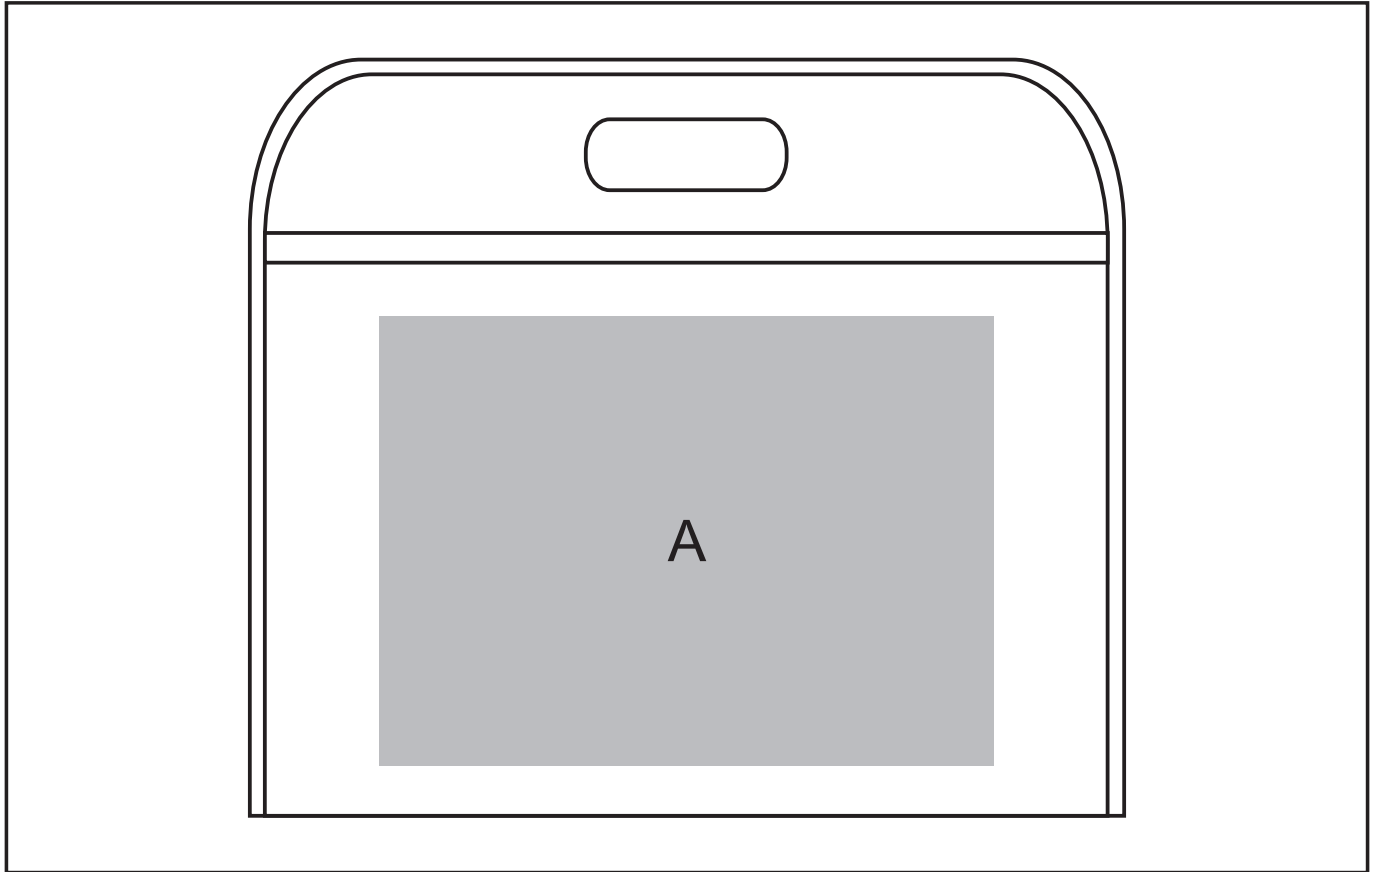

BAG-3569

Verve Document Pouch

Need to know:

- Includes 1-Colour, 1-Position Screen Print (setup fee applies)
- **No Solid Blocks for DDT**

Branding Options:

Position A

1. Screen Print (SA) - 6 colours
Size: 260mm wide x 190mm high
2. Embroidery (EMB) - 9 colours
Size: 150mm diameter
3. Digital Direct Transfer (DDT-A) - Full colour
Size: 148mm wide x 105mm high
4. Digital Direct Transfer (DDT-B) - Full colour
Size: 210mm wide x 148mm high
5. Digital Direct Transfer (DDT-C) - Full colour
Size: 260mm wide x 190mm high