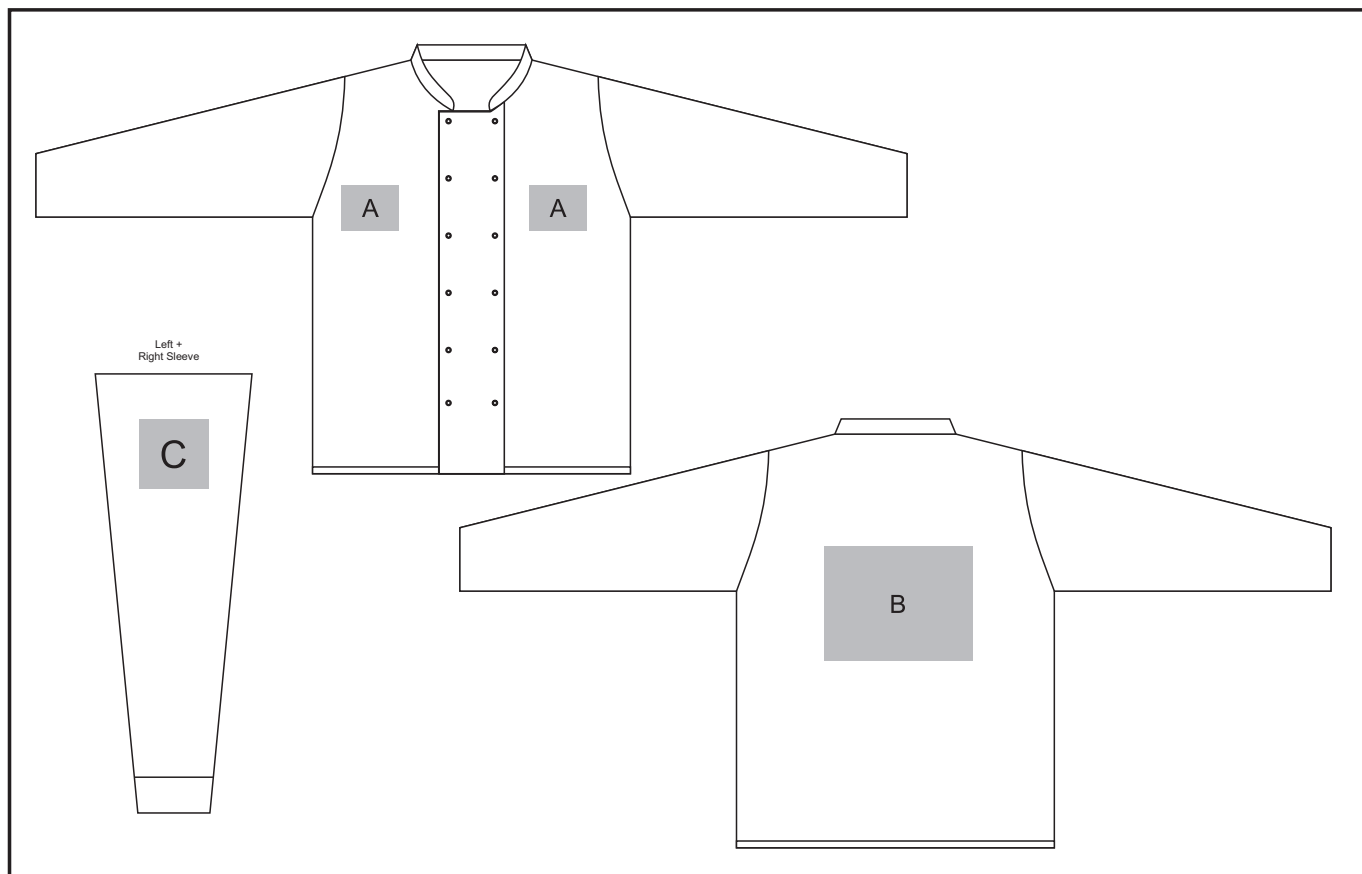

## Zest Long Sleeve Chef Jacket

#### **Position A**

1. Embroidery (EMB) - 9 colours  
Size: 100mm wide x 80mm high
2. Screen Print (SA) - 1 colours  
Size: 100mm wide x 80mm high
3. Digital Transfer Clothing (DTC) - Full colour  
Size: 100mm wide x 80mm high

#### **Position B**

1. Embroidery (EMB) - 9 colours  
Size: 200mm wide x 200mm high
2. Screen Print (SA) - 1 colours  
Size: 260mm wide x 200mm high
3. Digital Transfer Clothing (DTC) - Full colour  
Size: 210mm wide x 148mm high

#### **Position C**

1. Embroidery (EMB) - 9 colours  
Size: 80mm diameter
2. Screen Print (SA) - 1 colours  
Size: 60mm wide x 60mm high
3. Digital Transfer Clothing (DTC) - Full colour  
Size: 80mm wide x 80mm high