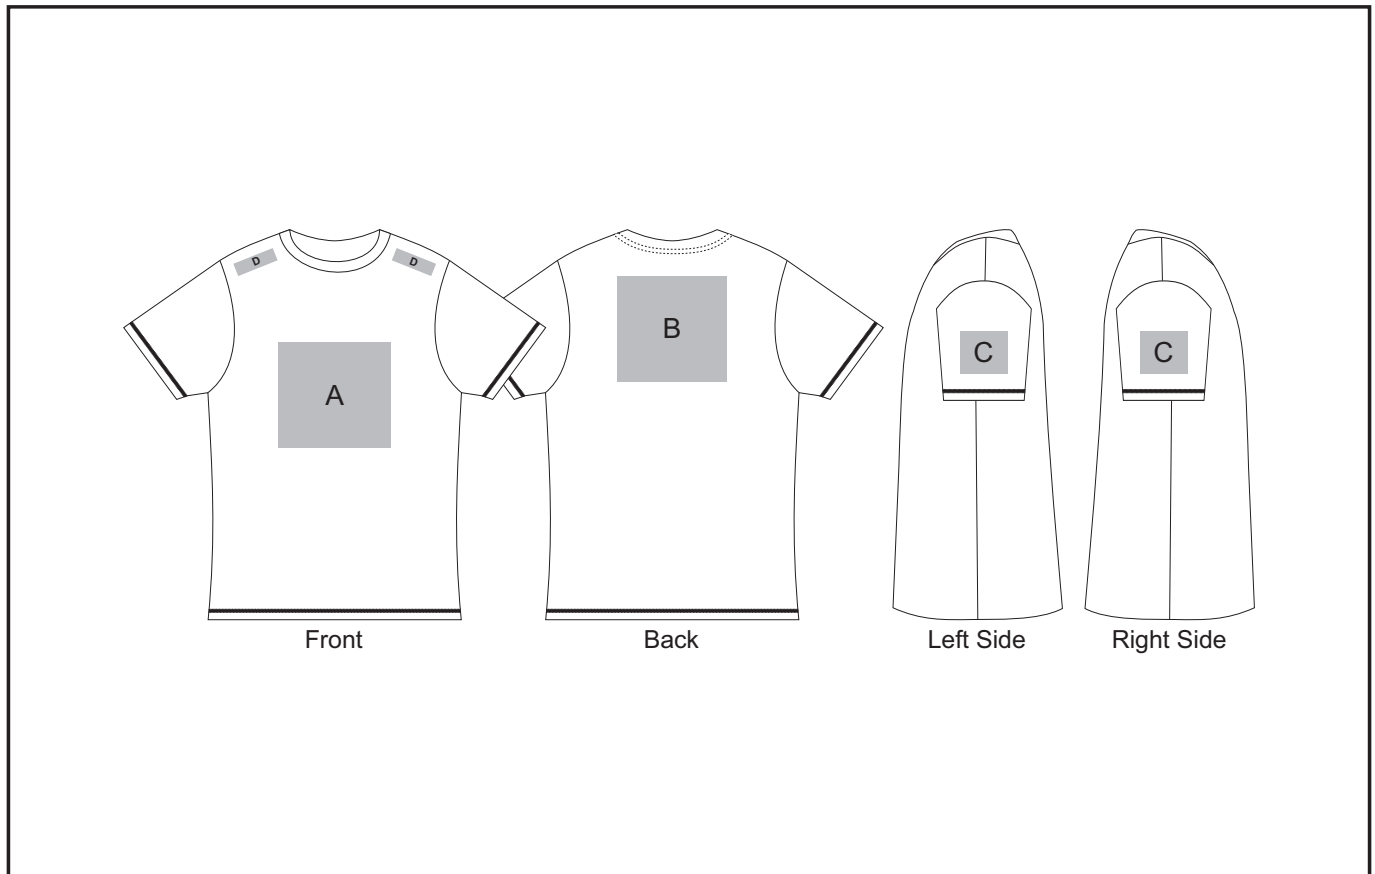

ALT-WOO

Woody Kids T-shirt

Need to know:

- Includes 1 Colour, 1-Position Screen Print (setup fee applies)
- Please note Pos D will be branded +/- 20mm from the top seam

2

Branding Options:

Position A

1. Embroidery (EMB) - 9 colours
Size: 200mm wide x 200mm high
2. Screen Print (SA) - 6 colours
Size: 200mm wide x 180mm high
3. Digital Transfer Clothing (DTC) - Full colour
Size: 210mm wide x 148mm high

Position B

1. Embroidery (EMB) - 9 colours
Size: 200mm wide x 200mm high
2. Screen Print (SA) - 6 colours
Size: 200mm wide x 180mm high
3. Digital Transfer Clothing (DTC) - Full colour
Size: 210mm wide x 148mm high

Position C

1. Embroidery (EMB) - 9 colours
Size: 80mm diameter
2. Screen Print (SA) - 6 colours
Size: 90mm wide x 60mm high
3. Digital Transfer Clothing (DTC) - Full colour
Size: 80mm wide x 80mm high

Position D

1. Digital Transfer Clothing (DTC) - Full Colour
Size: 70mm wide x 20mm high