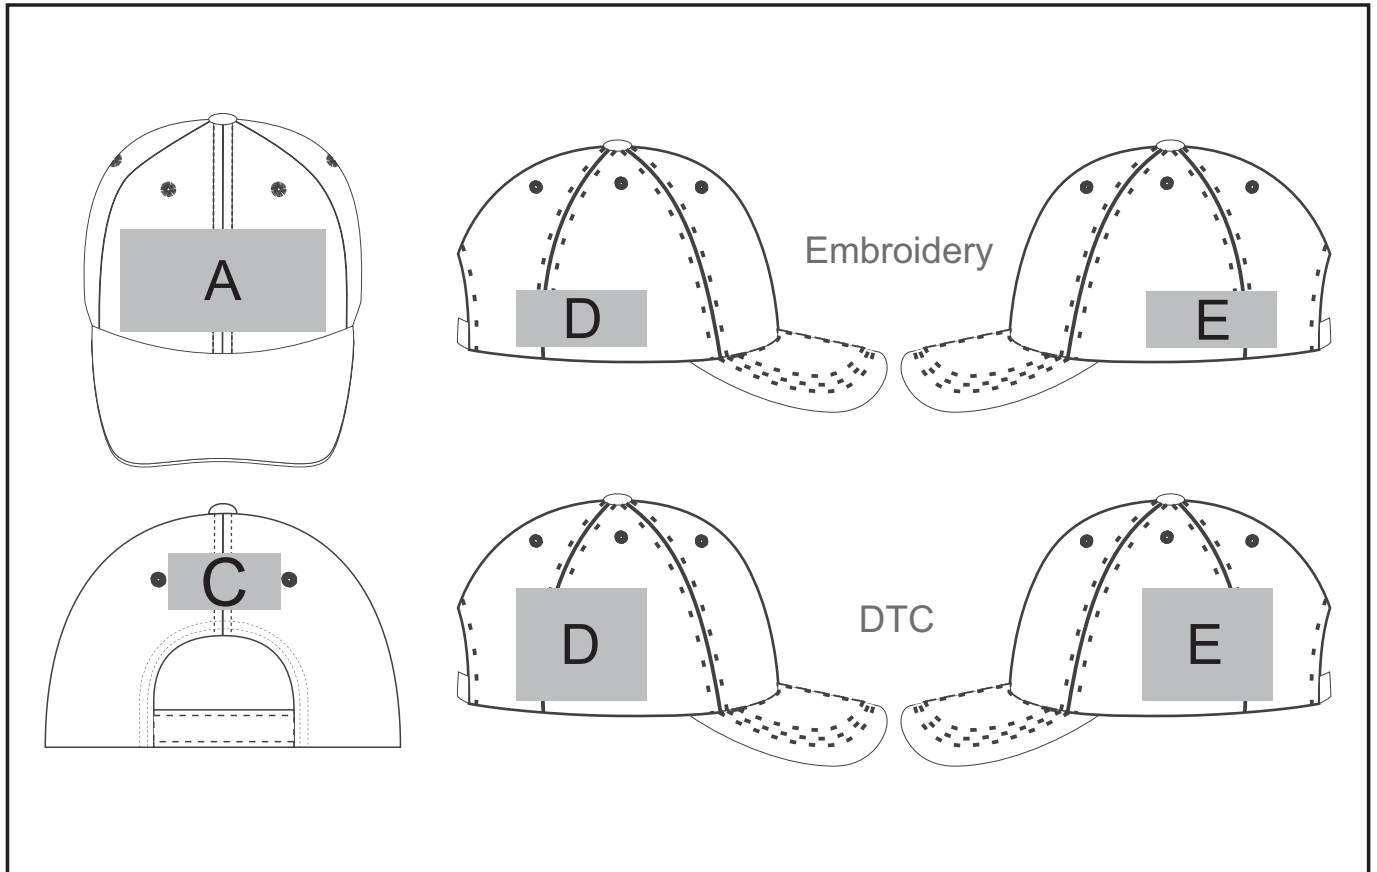

ALT-WLD

Wilderness Cap

Need to know:

- Includes 1-Position Digital Transfer (setup fee applies)
- Heat press cannot be done over a seam

Branding Options:

Position A

1. Embroidery (EMB) - 9 colours
Size: 110mm wide x 55mm high
2. Digital Transfer Caps (DTC) - Full colour
Size: 110mm wide x 55mm high

Position C

1. Embroidery (EMB) - 9 colours
Size: 80mm wide x 25mm high
2. Digital Transfer Caps (DTC) - Full colour
Size: 50mm wide x 20mm high

Position D & E

1. Embroidery (EMB) - 9 colours
Size: 70mm wide x 30mm high
2. Digital Transfer Caps (DTC) - Full colour
Size: 70mm wide x 60mm high