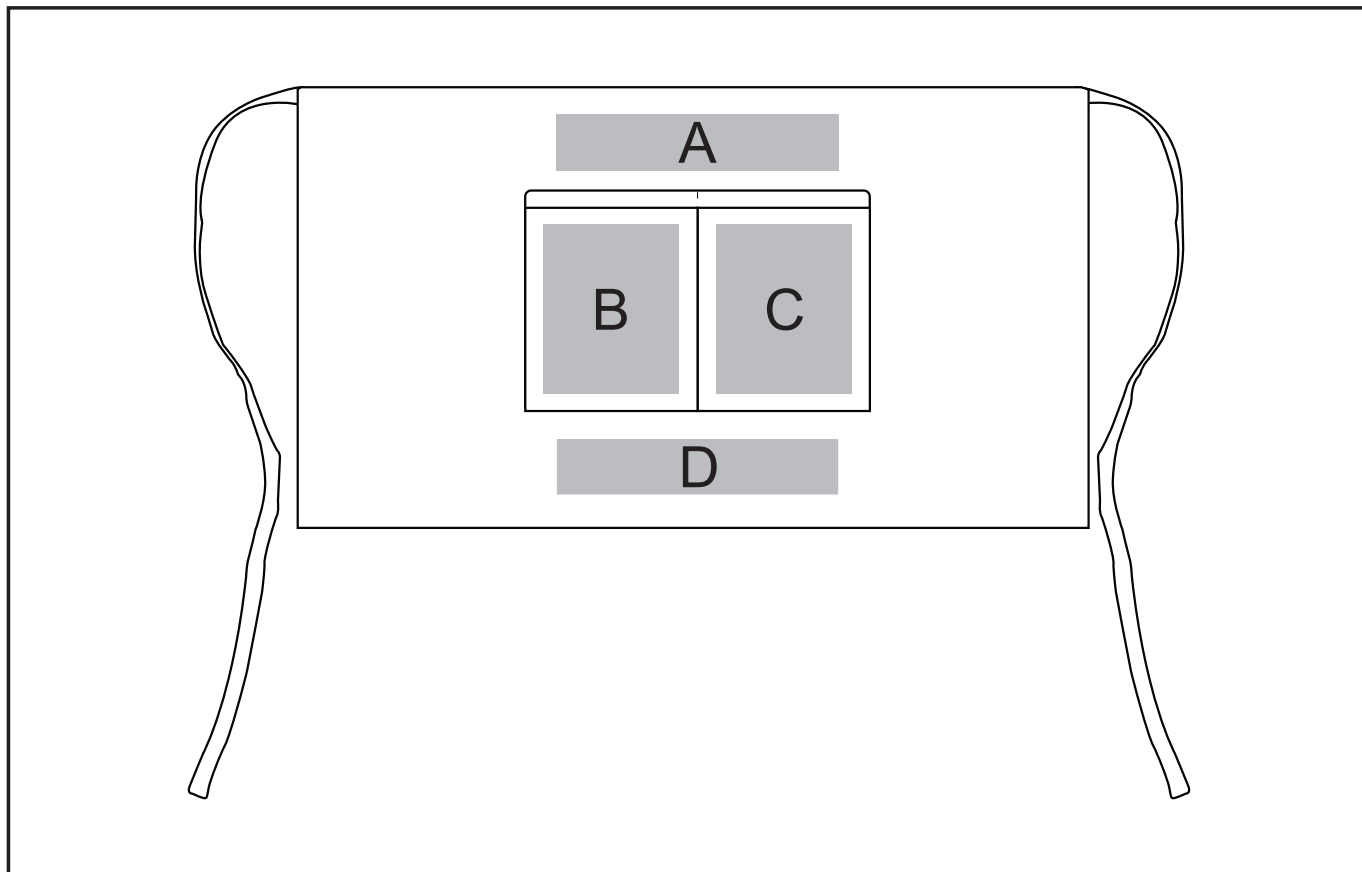

### Need to know:

- Includes 1-Colour, 1-Position Screen Print (setup fee applies)

#### **Position A,D**

1. Embroidery (EMB) - 9 Colour  
Size: 250mm wide x 50mm high
2. Screen Print (SB) - 1 colour  
Size: 250mm wide x 50mm high

#### **Position B,C**

1. Screen Print (SB) - 1 colour  
Size: 120mm wide x 150mm high
2. Digital Transfer (DTC) - Full Colour  
Size: 110mm wide x 140mm high