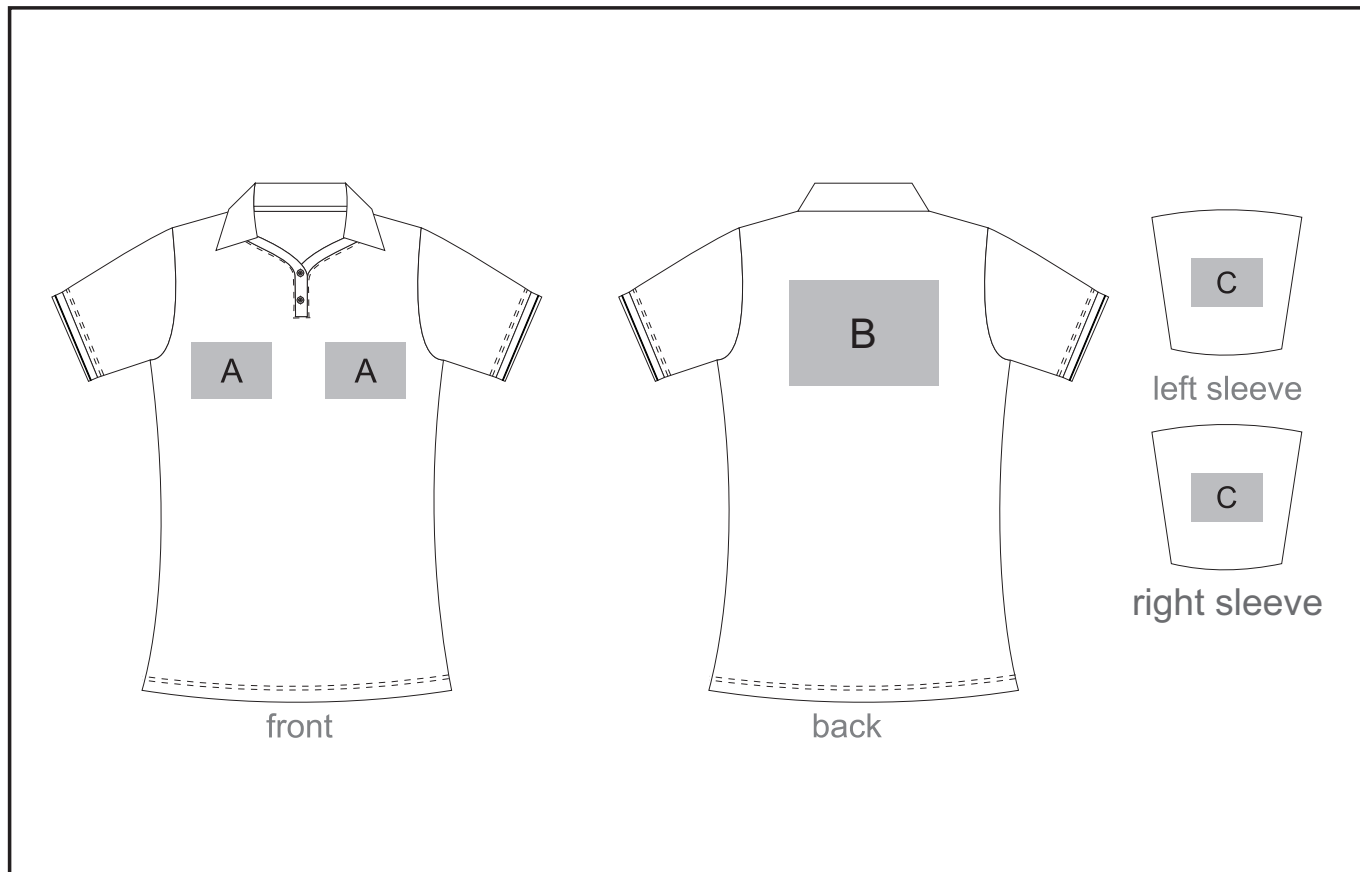

ALT-VRL

Verge Ladies Golfer

Need to know:

- Includes 1-Position Digital Transfer (setup fee applies)
- **DTC/EMB inclusive Parameters: Left/Right Chest or Back = 100mm x 100mm**

Branding Options:

Position A

1. Embroidery (EMB) - 9 colours
Size: 100mm diameter
2. Screen Print (SA) - 1 colours
Size: 100mm wide x 80mm high
3. Digital Transfer Clothing (DTC) - Full colour
Size: 100mm wide x 100mm high

Position B

1. Embroidery (EMB) - 9 colours
Size: 200mm wide x 200mm high
2. Screen Print (SA) - 1 colours
Size: 260mm wide x 200mm high
3. Digital Transfer Clothing (DTC) - Full colour
Size: 210mm wide x 148mm high

Position C

1. Embroidery (EMB) - 9 colours
Size: 80mm diameter
2. Screen Print (SA) - 1 colours
Size: 60mm wide x 60mm high
3. Digital Transfer Clothing (DTC) - Full colour
Size: 80mm wide x 80mm high