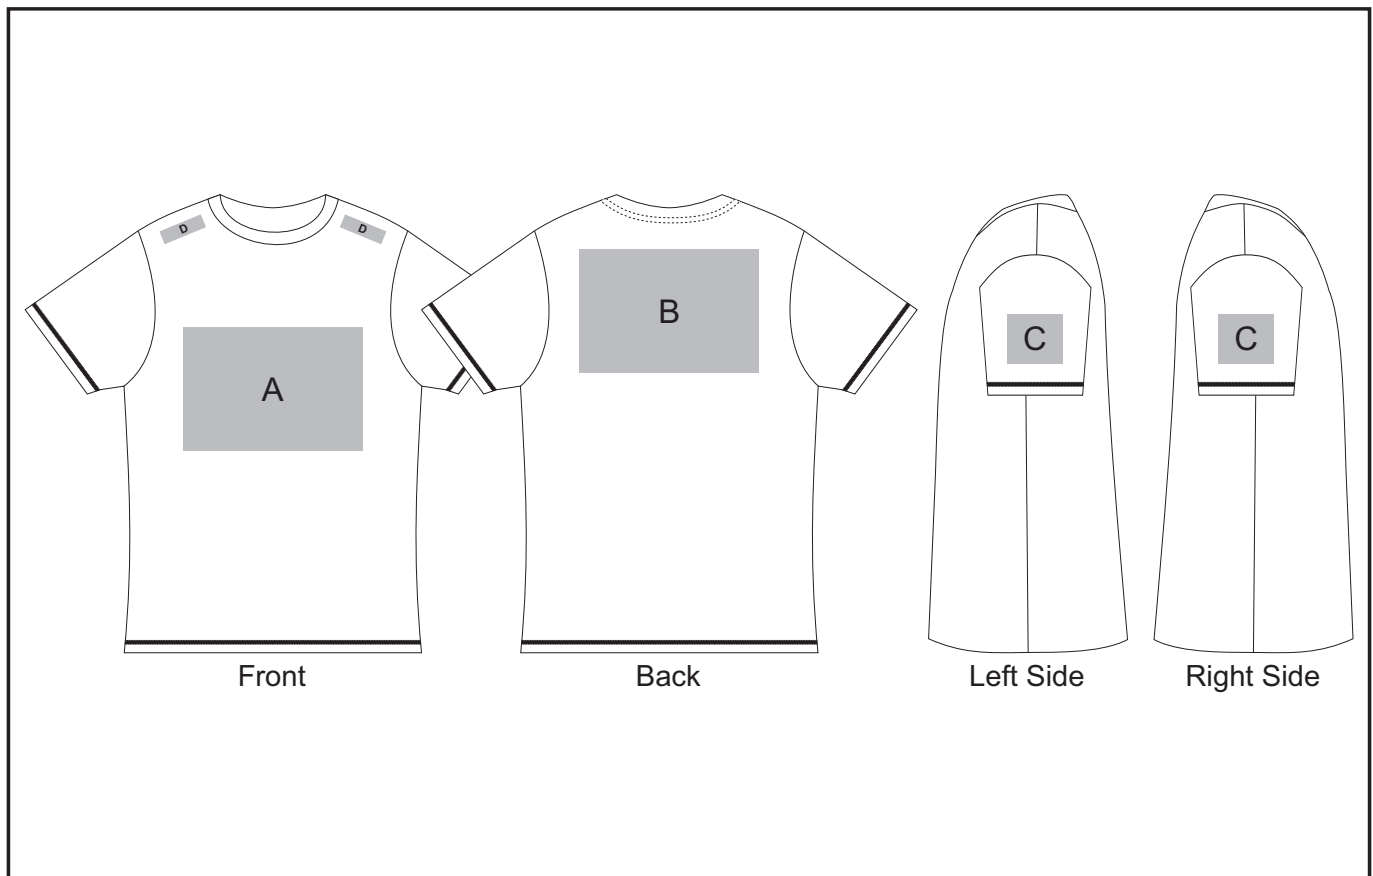

ALT-VLT

Veloci-t 160 Crew Neck T-shirt

Need to know:

- Includes 1 Colour, 1-Position Screen Print (setup fee applies)
- Please note Pos D will be branded +/- 20mm from the top seam

Branding Options:

Position A

1. Embroidery (EMB) - 9 colours
Size: 200mm wide x 200mm high
2. Screen Print (SA) - 6 colours
Size: 290mm wide x 200mm high
3. Digital Transfer Clothing (DTC) - Full colour
Size: 210mm wide x 148mm high

Position B

1. Embroidery (EMB) - 9 colours
Size: 200mm wide x 200mm high
2. Screen Print (SA) - 6 colours
Size: 290mm wide x 200mm high
3. Digital Transfer Clothing (DTC) - Full colour
Size: 210mm wide x 148mm high

1. Digital Transfer Clothing (DTC) - Full Colour
Size: 70mm wide x 20mm high