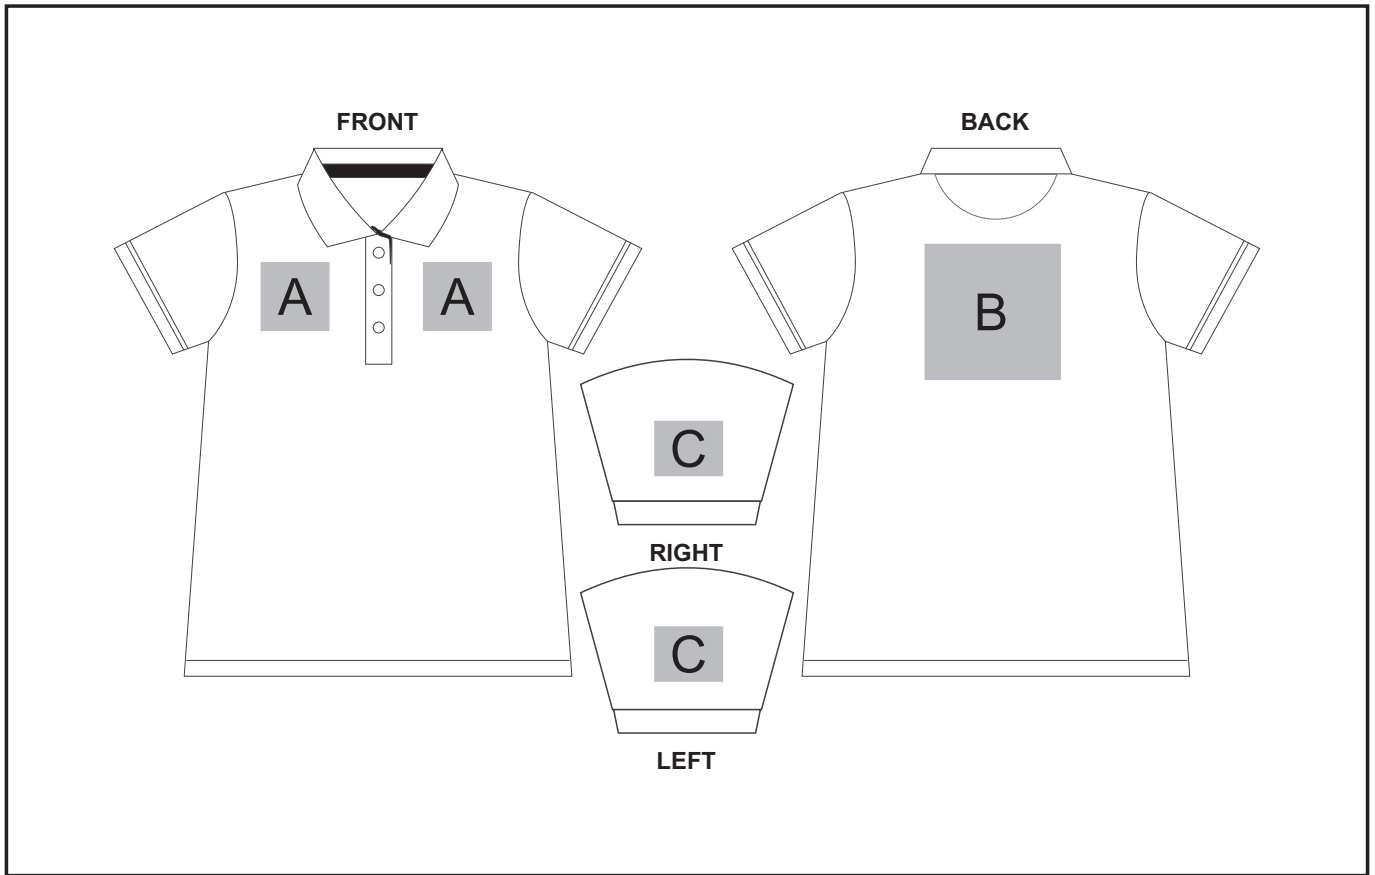

ALT-TRL

Ladies Tournament Golf Shirt

Also available in

Check Logo24
guide and t's & c's

Need to know:

- Includes 1-Position Digital Transfer (setup fees apply)
- **Sublimation on white garments only.**
- **No Laser on White, Black & Navy garments.**
- **DTC/EMB inclusive Parameters: Left/Right Chest or Back = 100mm x 100mm**

Branding Options:

Position A

1. Embroidery (EMB) - 9 colour
Size: 100mm in diameter
2. Screen Print (SA) - 6 Colour
Size: 100mm x 80mm
3. Digital Clothing (DTC) - Full Colour
Size: 100mm x 100mm
4. Laser (LG) - Tone on Tone
Size: 100mm x 80mm
5. Deboss (BOS) - Tone on Tone
Size: 100mm x 60mm
6. Sublimation (SUB) - Full Colour
Size: 100mm x 80mm

Position C

1. Embroidery (EMB) - 9 colour
Size: 50mm in diameter
2. Screen Print (SA) - 6 Colour
Size: 60mm x 60mm
3. Digital Transfer (DTC) - Full Colour
Size: 50mm x 50mm
4. Laser (LG) - Tone on Tone
Size: 100mm x 60mm
5. Deboss (BOS) - Tone on Tone
Size: 50mm x 30mm
6. Sublimation (SUB) - Full Colour
Size: 60mm x 60mm

Position B

1. Embroidery (EMB) - 9 colour
Size: 200mm x 200mm
2. Screen Print (SA) - 6 Colour
Size: 260mm x 200mm
3. Digital Transfer (DTC) - Full Colour
Size: 210mm x 148mm
4. Sublimation (SUB) - Full Colour
Size: 260mm x 200mm