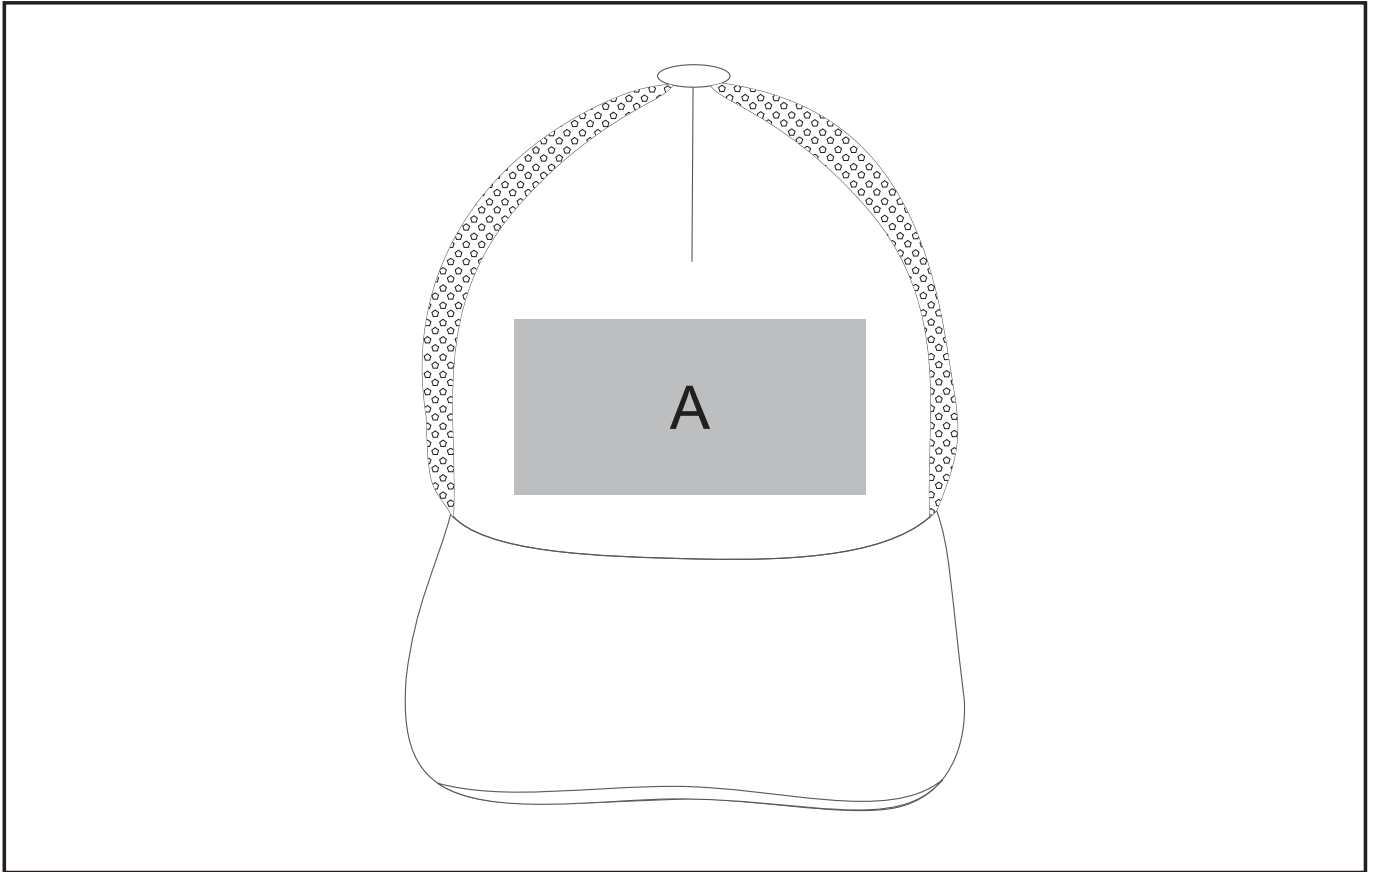

ALT-TRC

Trucker Peak

Need to know:

- N/A

Branding Options:

Position A

1. Embroidery (EMB) - 9 colours
Size: 110mm wide x 55mm high
2. Digital Transfer Caps (DTC) - Full colour
Size: 110mm wide x 55mm high