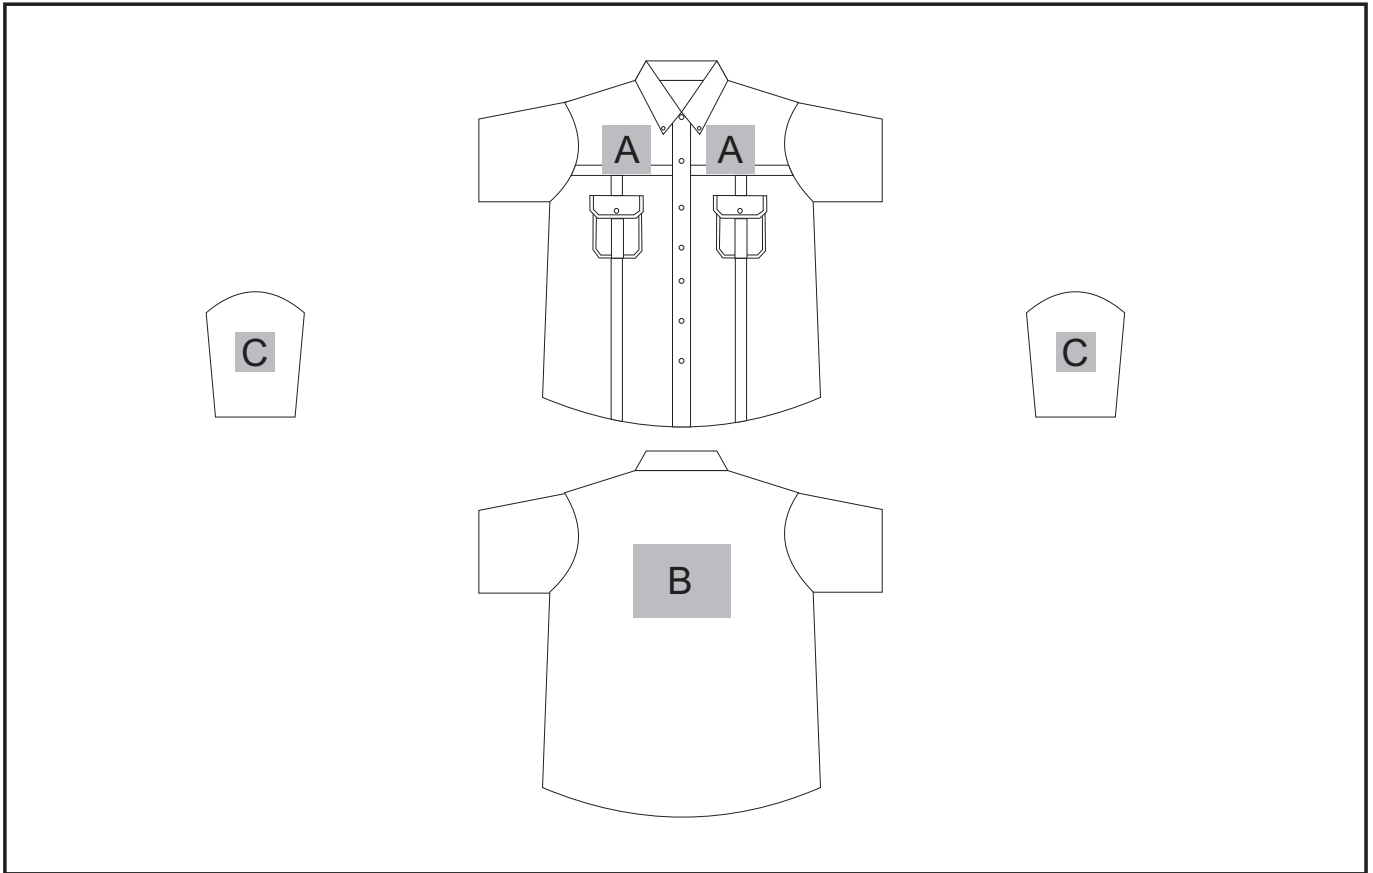

ALT-TLS

Tracker Short Sleeve Shirt

Need to know:

- Includes 1 Position Digital Transfer (setup fee applies)
- Cannot guarantee a 100% straight branding on any clothing item with check or stripe detail
- **DTC inclusive Parameters: Left/Right Chest=100mm x 100mm OR Back = 8000mm²**

Branding Options:

Position A

1. Embroidery (EMB) - 9 colours
Size: 100mm diameter
2. Screen Print (SC) - 1 colours
Size: 100mm wide x 60mm high
3. Digital Transfer Clothing (DTC) - Full colour
Size: 100mm wide x 100mm high

Position B

1. Embroidery (EMB) - 9 colours
Size: 200mm wide x 150mm high
2. Screen Print (SC) - 1 colours
Size: 200mm wide x 150mm high
3. Digital Transfer Clothing (DTC) - Full colour
Size: 210mm wide x 148mm high

Position C

1. Embroidery (EMB) - 9 colours
Size: 80mm diameter
2. Screen Print (SC) - 1 colours
Size: 60mm wide x 60mm high
3. Digital Transfer Clothing (DTC) - Full colour
Size: 80mm wide x 80mm high