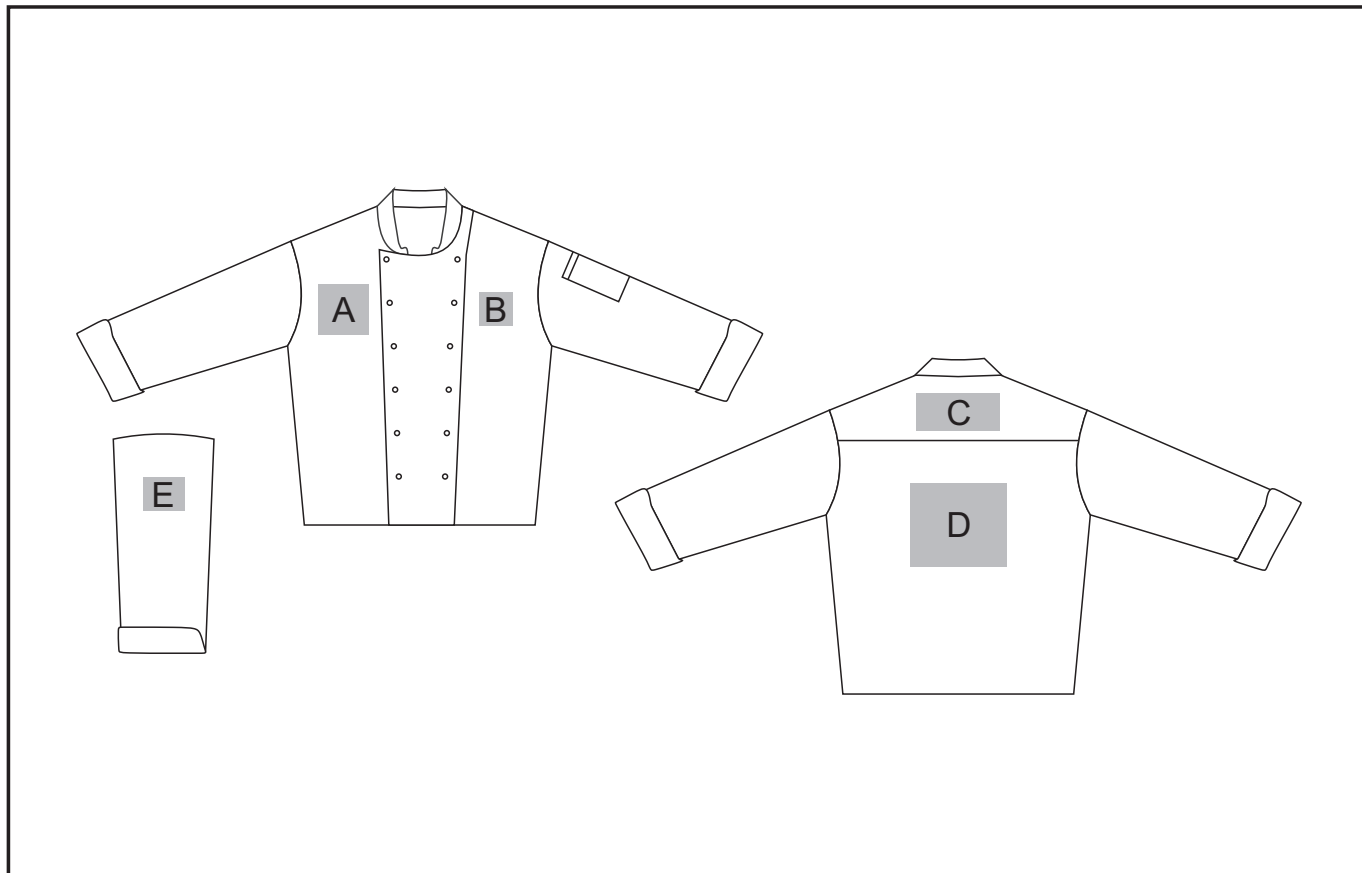

ALT-TLN

Unisex Long Sleeve Toulon Chef Jacket

Need to know:

- Includes 1-Colour, 1-Position Screen Print (setup fee applies)

Branding Options:

Position A

1. Digital Transfer (DTC) - Full Colour
  Size: 120mm wide x 120mm high
2. Screen Print (SA) - 1 Colour
  Size: 80mm wide x 80mm high

Position B

1. Embroidery (EMB) - 9 Colour
  Size: 60mm wide x 200mm high
2. Digital Transfer (DTC) - Full Colour
  Size: 90mm wide x 160mm high
3. Screen Print (SA) - 1 Colour
  Size: 70mm wide x 80mm high

Position C

1. Digital Transfer (DTC) - Full Colour
  Size: 80mm wide x 80mm high

Position D

1. Embroidery (EMB) - 9 Colour
  Size: 200mm wide x 100mm high
2. Digital Transfer (DTC) - Full Colour
  Size: 200mm wide x 200mm high
3. Screen Print (SA) - 1 Colour
  Size: 230mm wide x 150mm high

Position E

1. Embroidery (EMB) - 9 Colour
  Size: 80mm wide x 80mm high
2. Digital Transfer (DTC) - Full Colour
  Size: 100mm wide x 80mm high