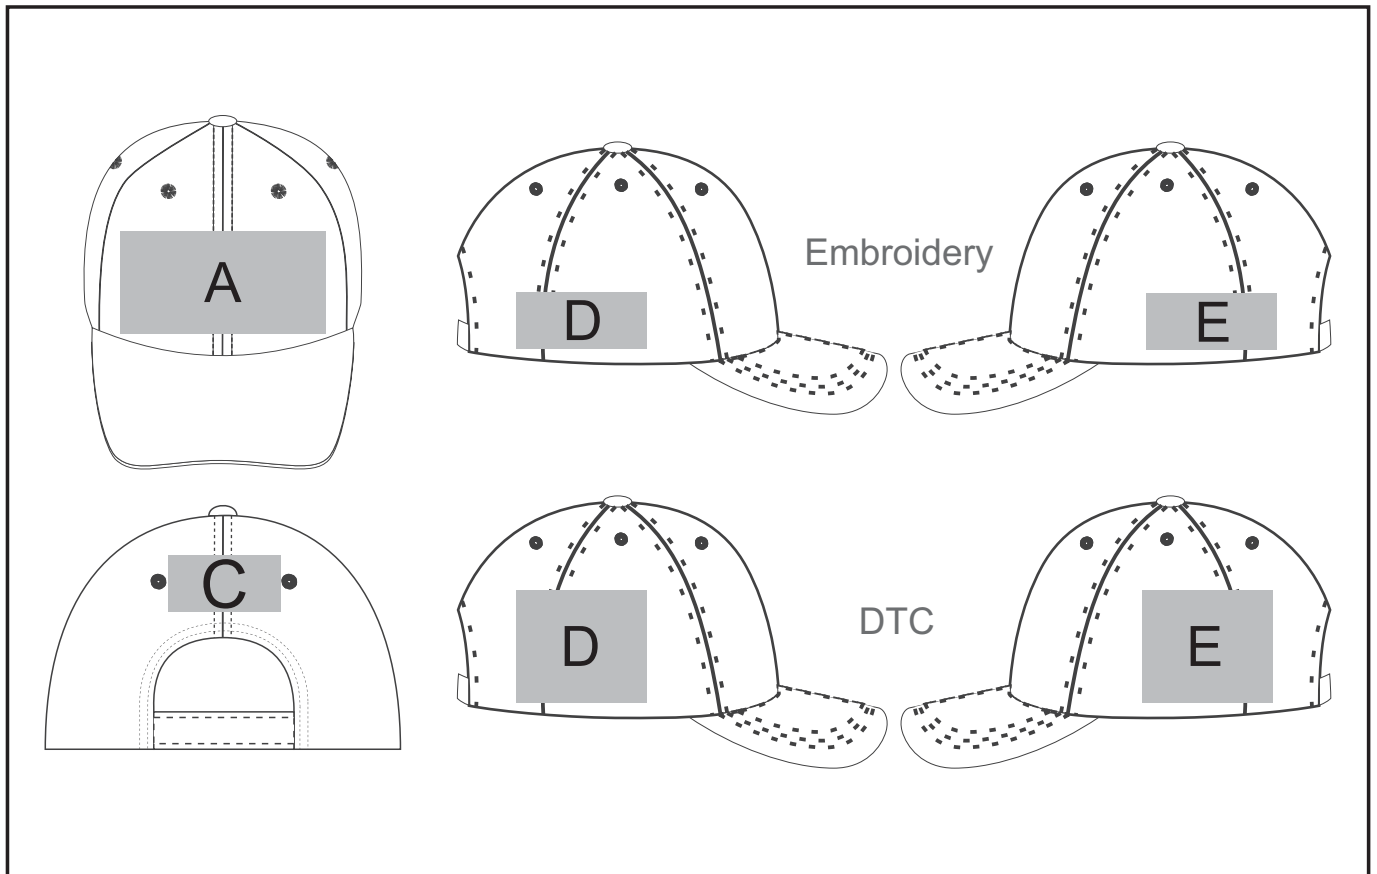

ALT-SWT

Swift Sandwich Cap

Need to know:

- Includes 1-Position Digital Transfer (setup fee applies)
- Heat press cannot be done over a seam

Branding Options:

Position A

1. Embroidery (EMB) - 9 colours
Size: 110mm wide x 55mm high
2. Digital Transfer Caps (DTC) - Full colour
Size: 110mm wide x 55mm high

Position C

1. Embroidery (EMB) - 9 colours
Size: 80mm wide x 25mm high
2. Digital Transfer Caps (DTC) - Full colour
Size: 50mm wide x 20mm high

Position D & E

1. Embroidery (EMB) - 9 colours
Size: 70mm wide x 30mm high
2. Digital Transfer Caps (DTC) - Full colour
Size: 70mm wide x 60mm high