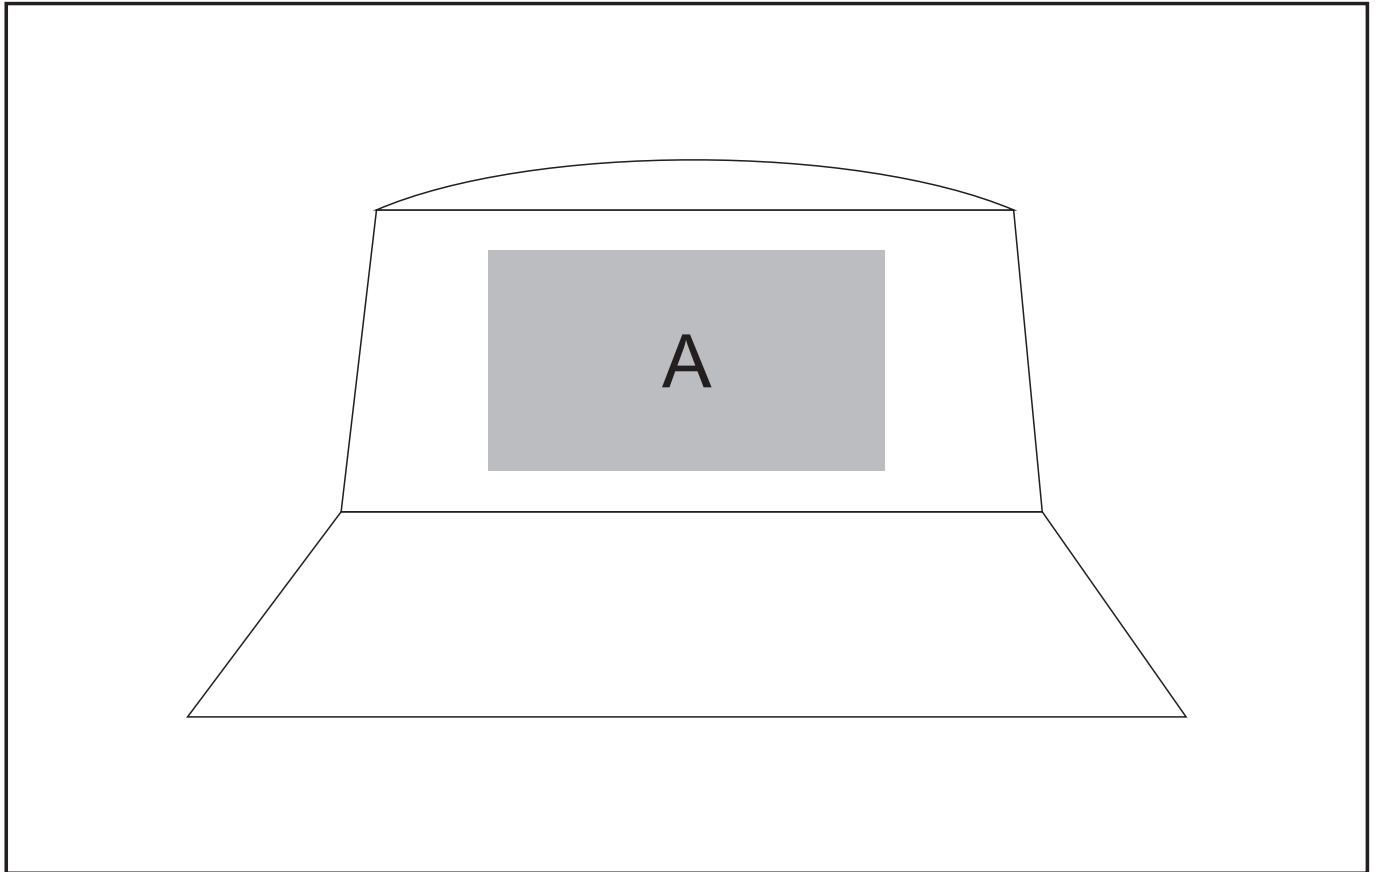

ALT-SPT

Spoti Pantsula Hat

Need to know:

Branding Options:

Position A

1. Embroidery (EMB) - 9 colours
Size: 80mm wide x 30mm high
2. Digital Transfer Caps (DTC) - Full colour
Size: 90mm wide x 50mm high