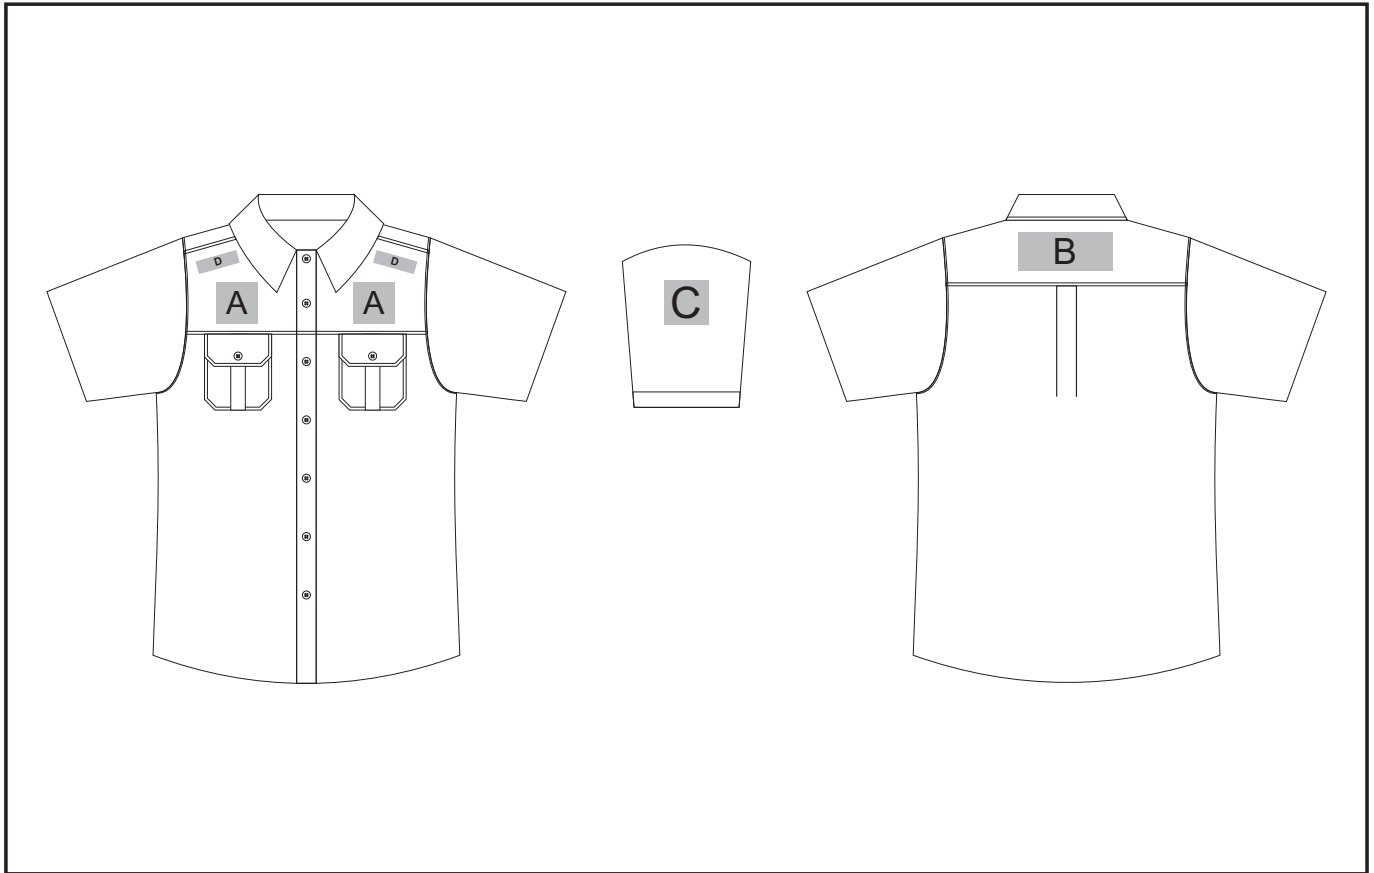

ALT-SGMS

Mens Short Sleeve Serengeti Bush Shirt

Need to know:

- Includes 1 Position Digital Transfer (setup fee applies)
- Cannot guarantee a 100% straight branding on any clothing item with check or stripe detail
- **DTC/EMB** inclusive Parameters: Left/Right Chest or Back = 100mm x 100mm
- Please note Pos D will be branded +/- 20mm from the top seam

Branding Options:

Position A

1. Embroidery (EMB) - 9 colours
Size: 100mm diameter
2. Screen Print (SC) - 1 colours
Size: 100mm wide x 60mm high
3. Digital Transfer Clothing (DTC) - Full colour
Size: 100mm wide x 100mm high

Position B

1. Embroidery (EMB) - 9 colours
Size: 200mm wide x 70mm high
2. Screen Print (SC) - 1 colours
Size: 200mm wide x 70mm high
3. Digital Transfer Clothing (DTC) - Full colour
Size: 210mm wide x 70mm high

1. Digital Transfer Clothing (DTC) - Full Colour
Size: 70mm wide x 20mm high