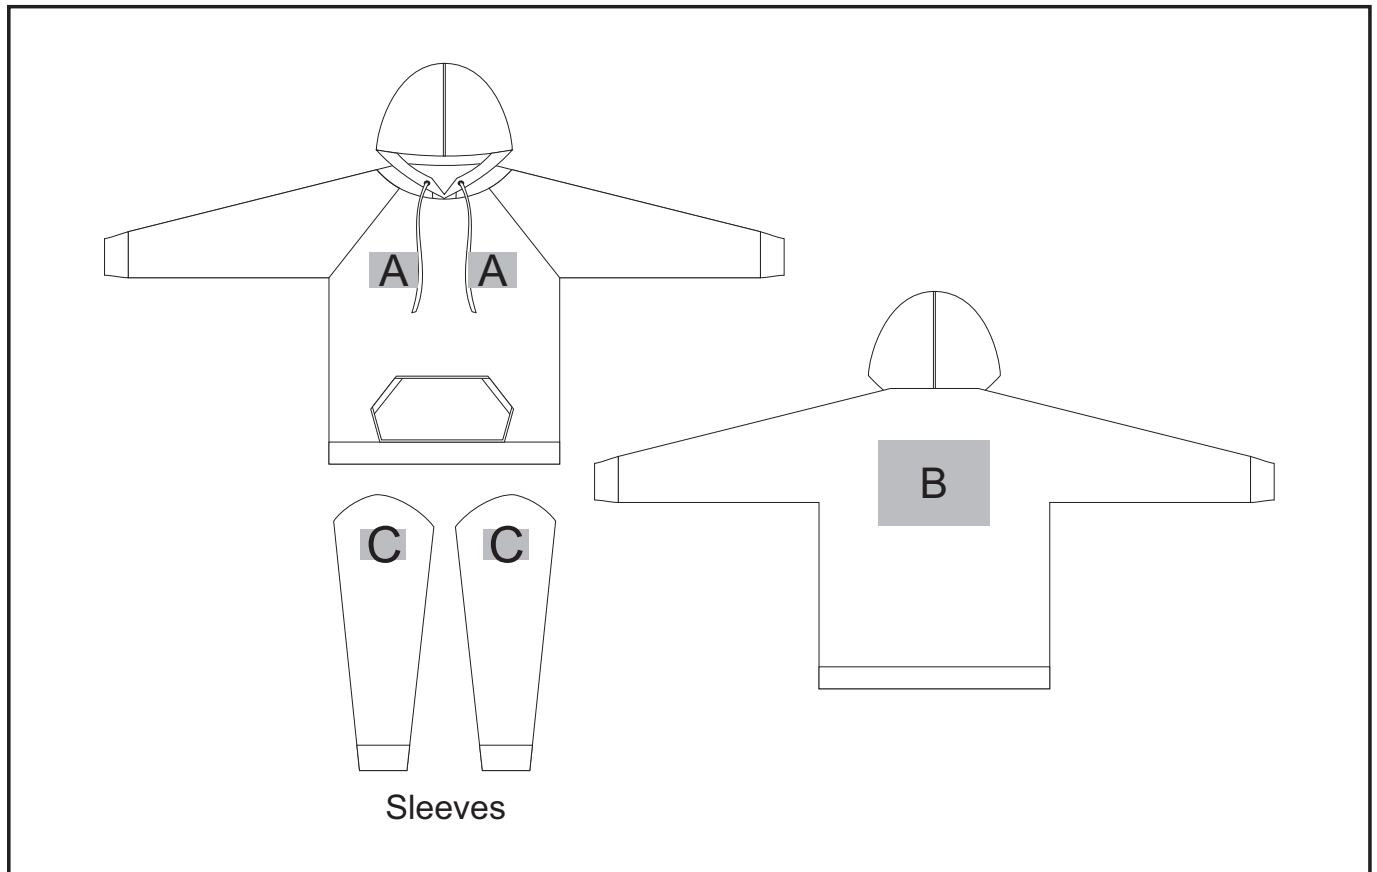

### Need to know:

- Includes 1-Position Digital Transfer (setup fee applies)
- **DTC/EMB inclusive Parameters: Left/Right Chest or Back = 100mm x 100mm**

#### **Position A**

1. Embroidery (EMB) - 9 colours  
Size: 100mm diameter
2. Screen Print (SB) - 1 colours  
Size: 100mm wide x 80mm high
3. Digital Transfer Clothing (DTC) - Full colour  
Size: 100mm wide x 100mm high

#### **Position C**

1. Embroidery (EMB) - 9 colours  
Size: 80mm diameter
2. Screen Print (SB) - 1 colours  
Size: 60mm wide x 60mm high
3. Digital Transfer Clothing (DTC) - Full colour  
Size: 80mm wide x 80mm high

#### **Position B**

1. Embroidery (EMB) - 9 colours  
Size: 200mm wide x 200mm high
2. Screen Print (SB) - 1 colours  
Size: 260mm wide x 200mm high
3. Digital Transfer Clothing (DTC) - Full colour  
Size: 290mm wide x 200mm high