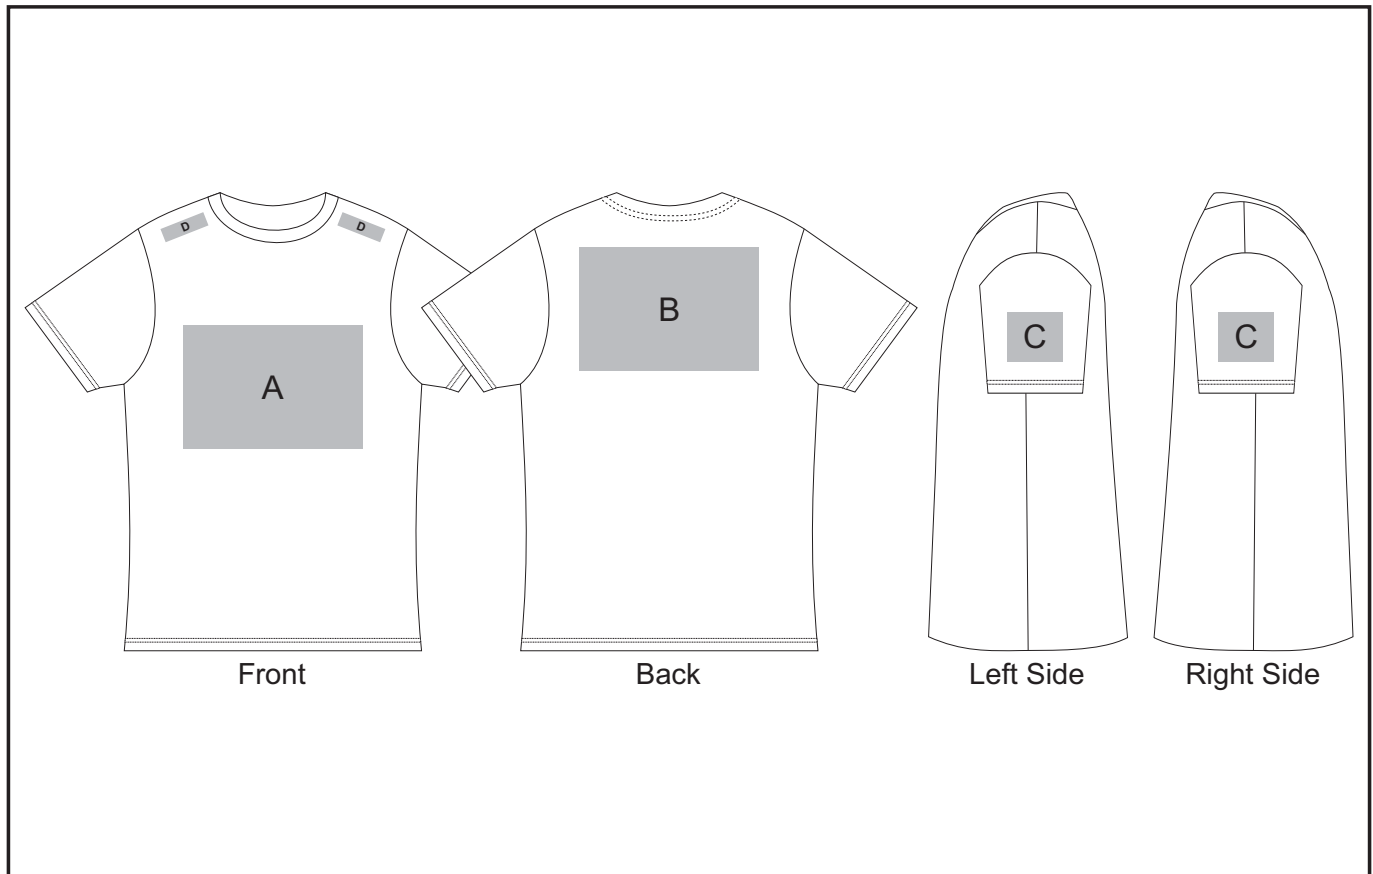

ALT-PRT

Promo-t

Need to know:

- Includes 1 Colour, 1-Position Screen Print (setup fee applies)
- **EMB parameters: Left/Right Chest and Back = 100mm x 100mm**
- **Please note Pos D will be branded +/- 20mm from the top seam**

Branding Options:

Position A

1. Embroidery (EMB) - 9 colours
Size: 200mm wide x 200mm high
2. Screen Print (SA) - 6 colours
Size: 290mm wide x 200mm high
3. Digital Transfer Clothing (DTC) - Full colour
Size: 210mm wide x 148mm high

Position B

1. Embroidery (EMB) - 9 colours
Size: 200mm wide x 200mm high
2. Screen Print (SA) - 6 colours
Size: 290mm wide x 200mm high
3. Digital Transfer Clothing (DTC) - Full colour
Size: 210mm wide x 148mm high

1. Digital Transfer Clothing (DTC) - Full Colour
Size: 70mm wide x 20mm high