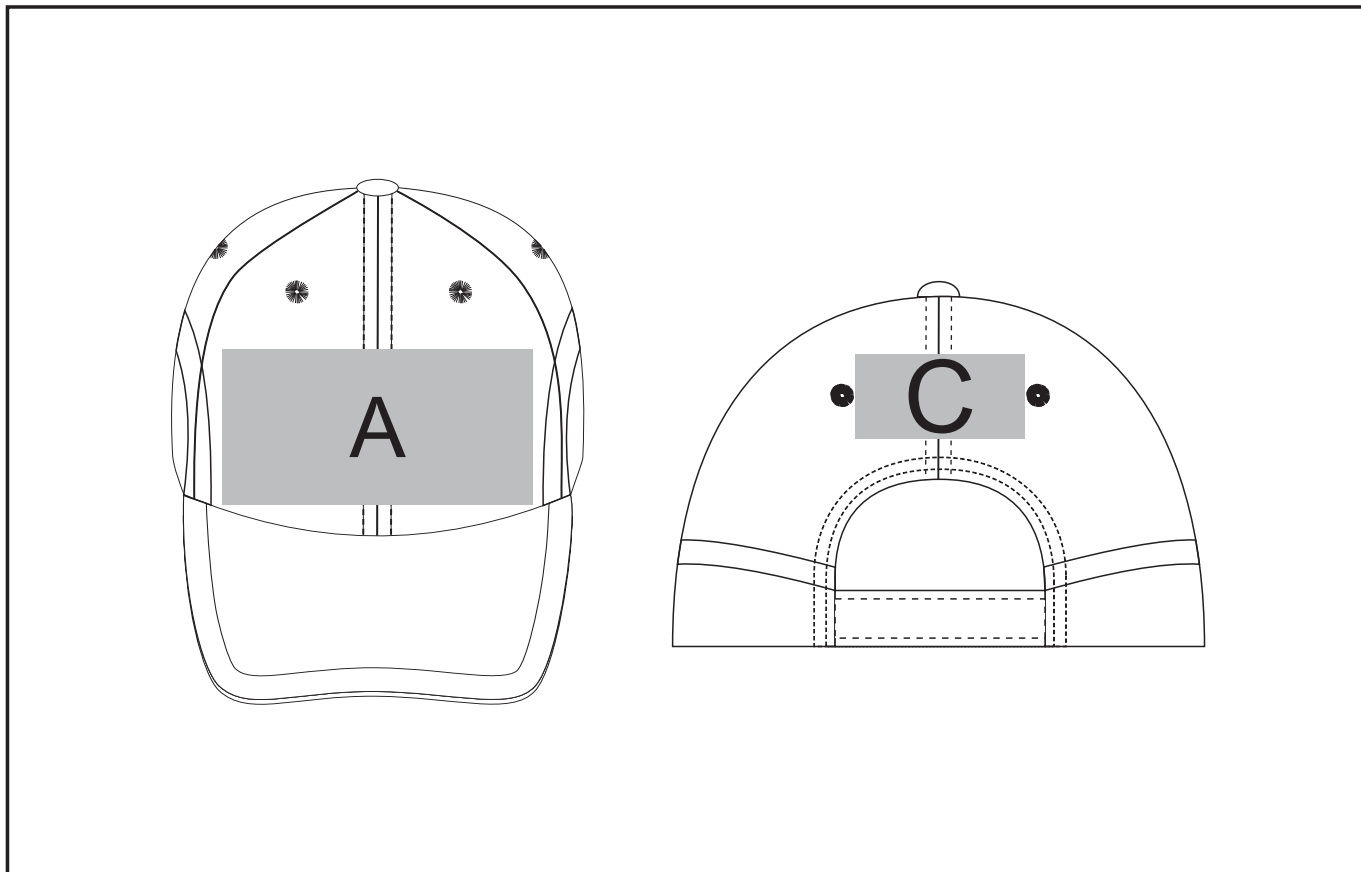

ALT-PCT

Championship Cap

Need to know:

- Includes 1-Position Digital Transfer (setup fee applies)
- Heat press cannot be done over a seam

Branding Options:

Position A

1. Embroidery (EMB) - 9 colours
Size: 110mm wide x 55mm high
2. Digital Transfer Caps (DTC) - Full colour
Size: 110mm wide x 55mm high

Position C

1. Embroidery (EMB) - 9 colours
Size: 80mm wide x 25mm high
2. Digital Transfer Caps (DTC) - Full colour
Size: 50mm wide x 20mm high