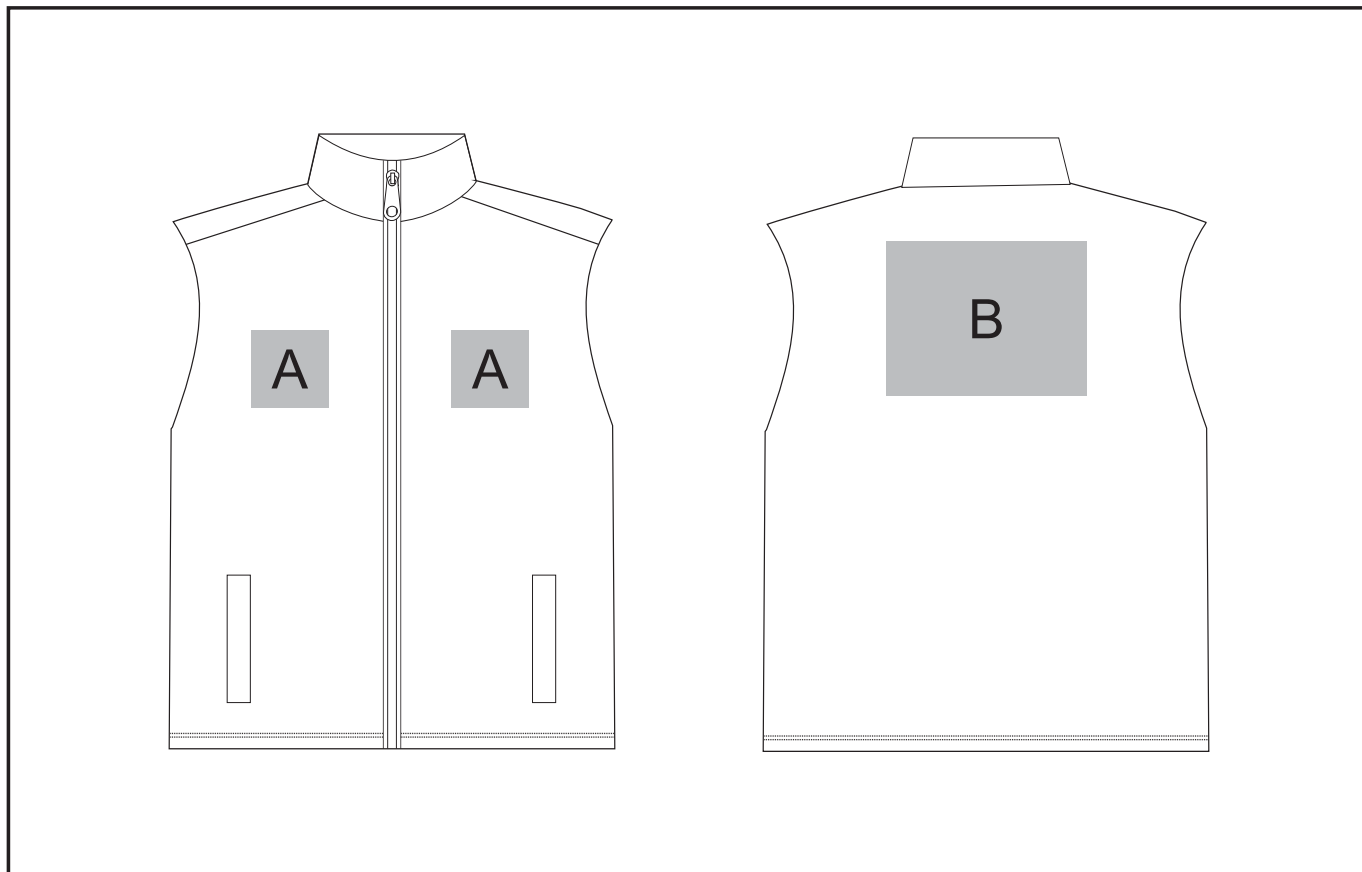

ALT-OSBM

Mens Oslo Fleece Bodywarmer

Need to know:

- Includes 1-Position Embroidery (setup fee applies)
- **EMB/DTC inclusive parameters:** Left/Right Chest or Back = 100mm x 100mm
- **NB:** Inclusive Branding is **NOT** applicable to Items marked as Reduced to Clear.

Branding Options:

Position A

1. Embroidery (EMB) - 9 colours
Size: 100mm diameter

Position B

1. Embroidery (EMB) - 9 colours
Size: 200mm wide x 200mm high