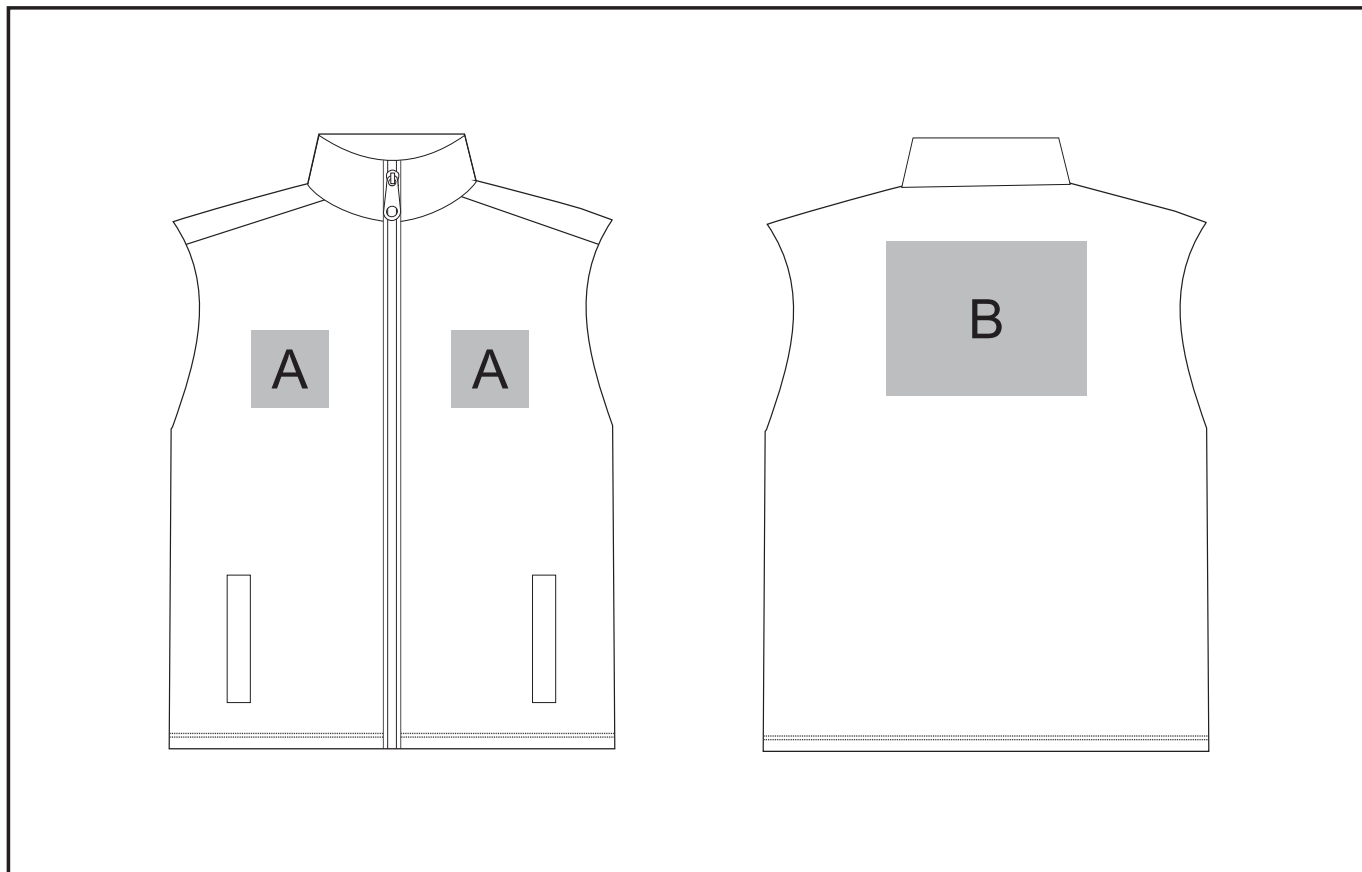

### Need to know:

- Includes 1-Position Embroidery (setup fee applies)
- **EMB/DTC inclusive parameters:** Left/Right Chest or Back = 100mm x 100mm
- **NB:** Inclusive Branding is **NOT** applicable to Items marked as Reduced to Clear.

#### **Position A**

1. Embroidery (EMB) - 9 colours  
Size: 100mm diameter

#### **Position B**

1. Embroidery (EMB) - 9 colours  
Size: 200mm wide x 200mm high