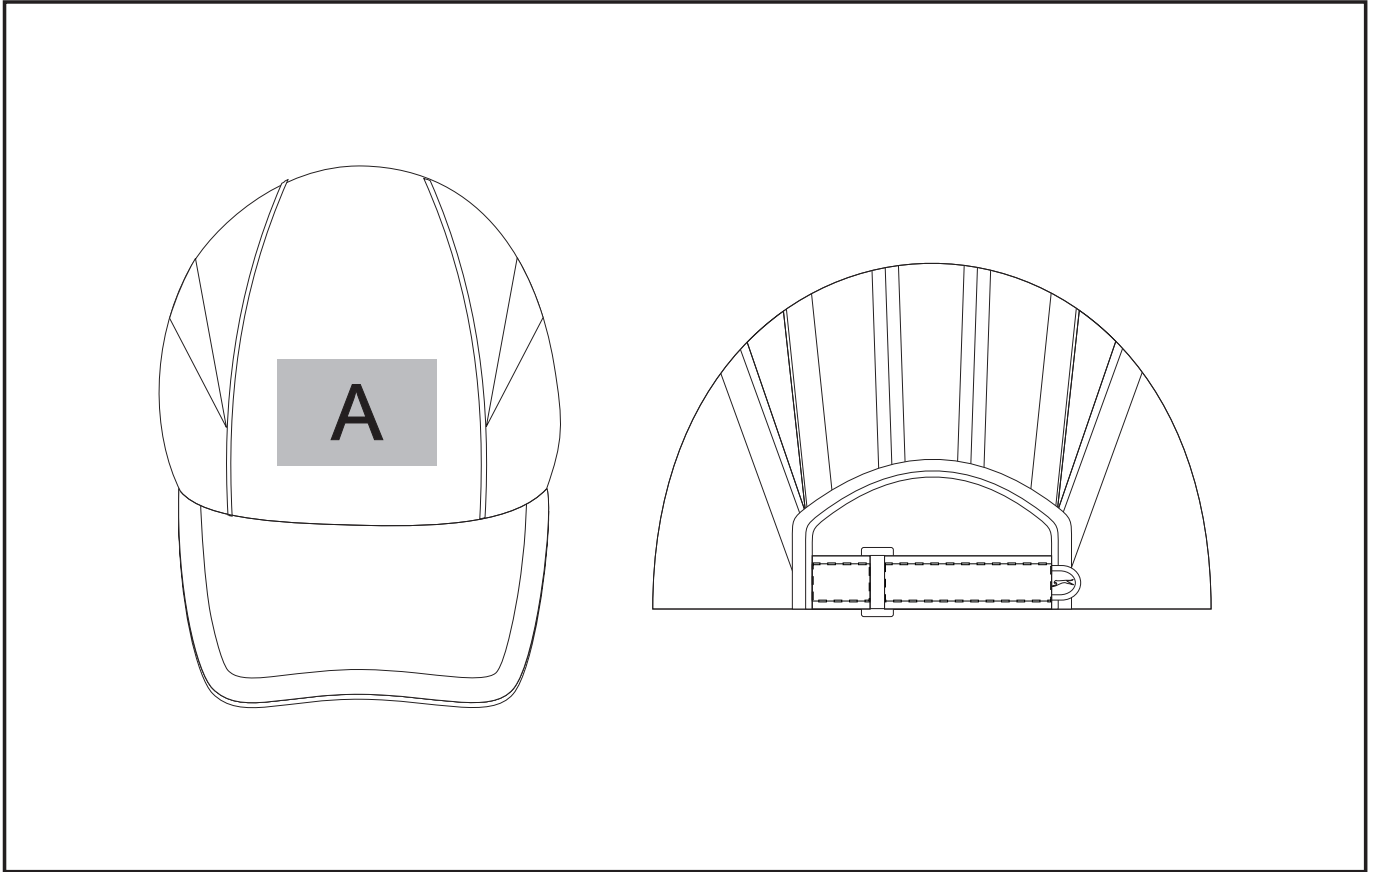

ALT-OLY

Olympic Cap

Need to know:

- Includes 1-Position Digital Transfer (setup fee applies)
- No branding on back & sides of cap
- Heat press cannot be done over a seam

Branding Options:

Position A

1. Embroidery (EMB) - 9 colours
Size: 60mm wide x 40mm high
2. Heat Transfer (HPB) - Full colour
Size: 50mm wide x 30mm high
3. Digital Transfer Caps (DTC) - Full colour
Size: 60mm wide x 40mm high