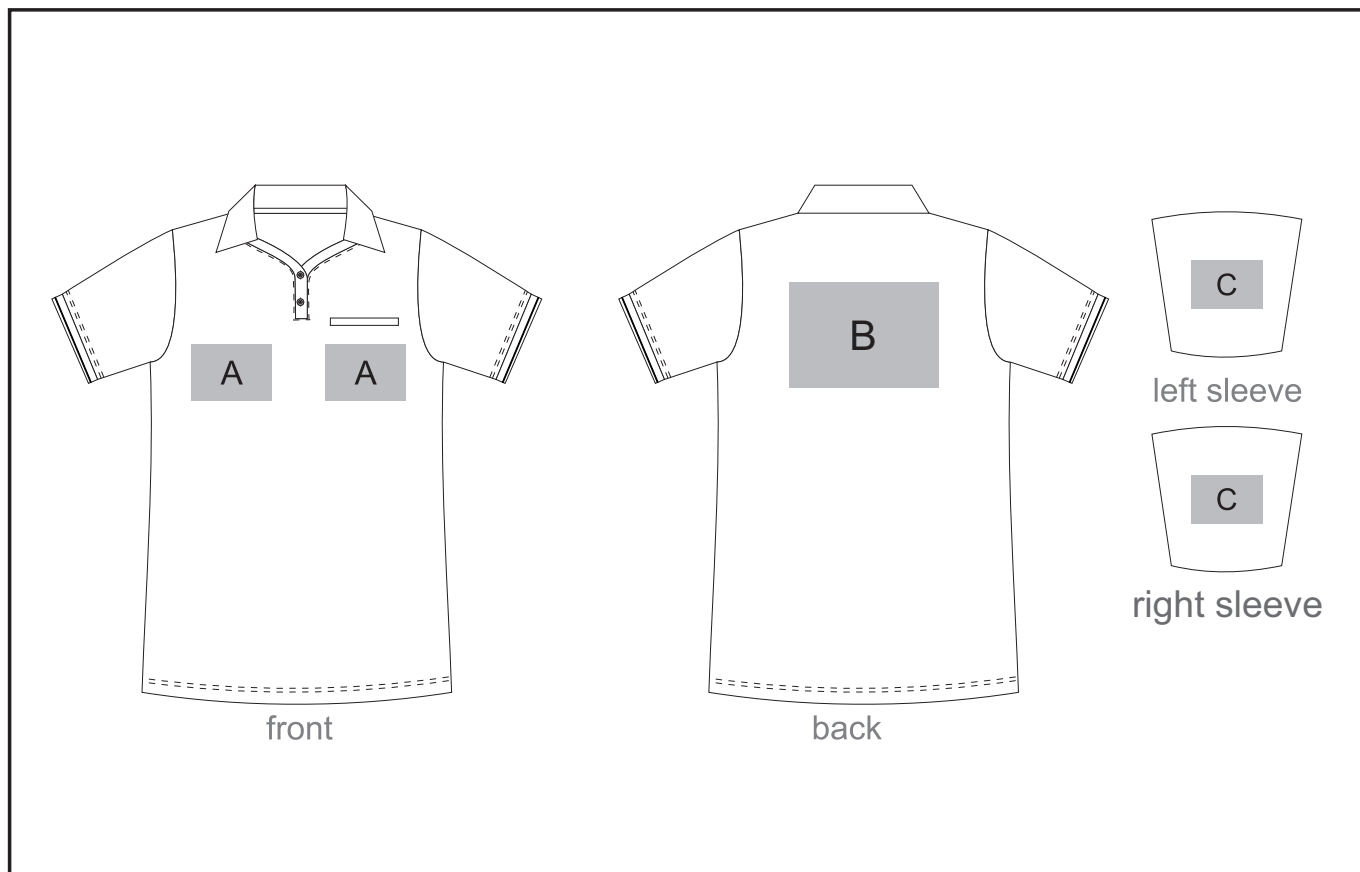

ALT-NYL

LADIES NEW YORK GOLF SHIRT

Need to know:

- Includes 1-Position Digital Transfer (setup fee applies)
- **DTC/EMB inclusive Parameters: Left/Right Chest or Back = 100mm x 100mm**

Branding Options:

Position A

1. Embroidery (EMB) - 9 colours
Size: 100mm diameter
2. Screen Print (SA) - 1 colours
Size: 100mm wide x 80mm high
3. Digital Transfer Clothing (DTC) - Full colour
Size: 100mm wide x 100mm high

Position B

1. Embroidery (EMB) - 9 colours
Size: 200mm wide x 200mm high
2. Screen Print (SA) - 1 colours
Size: 260mm wide x 200mm high
3. Digital Transfer Clothing (DTC) - Full colour
Size: 210mm wide x 148mm high

Position C

1. Embroidery (EMB) - 9 colours
Size: 80mm diameter
2. Screen Print (SA) - 1 colours
Size: 60mm wide x 60mm high
3. Digital Transfer Clothing (DTC) - Full colour
Size: 80mm wide x 80mm high