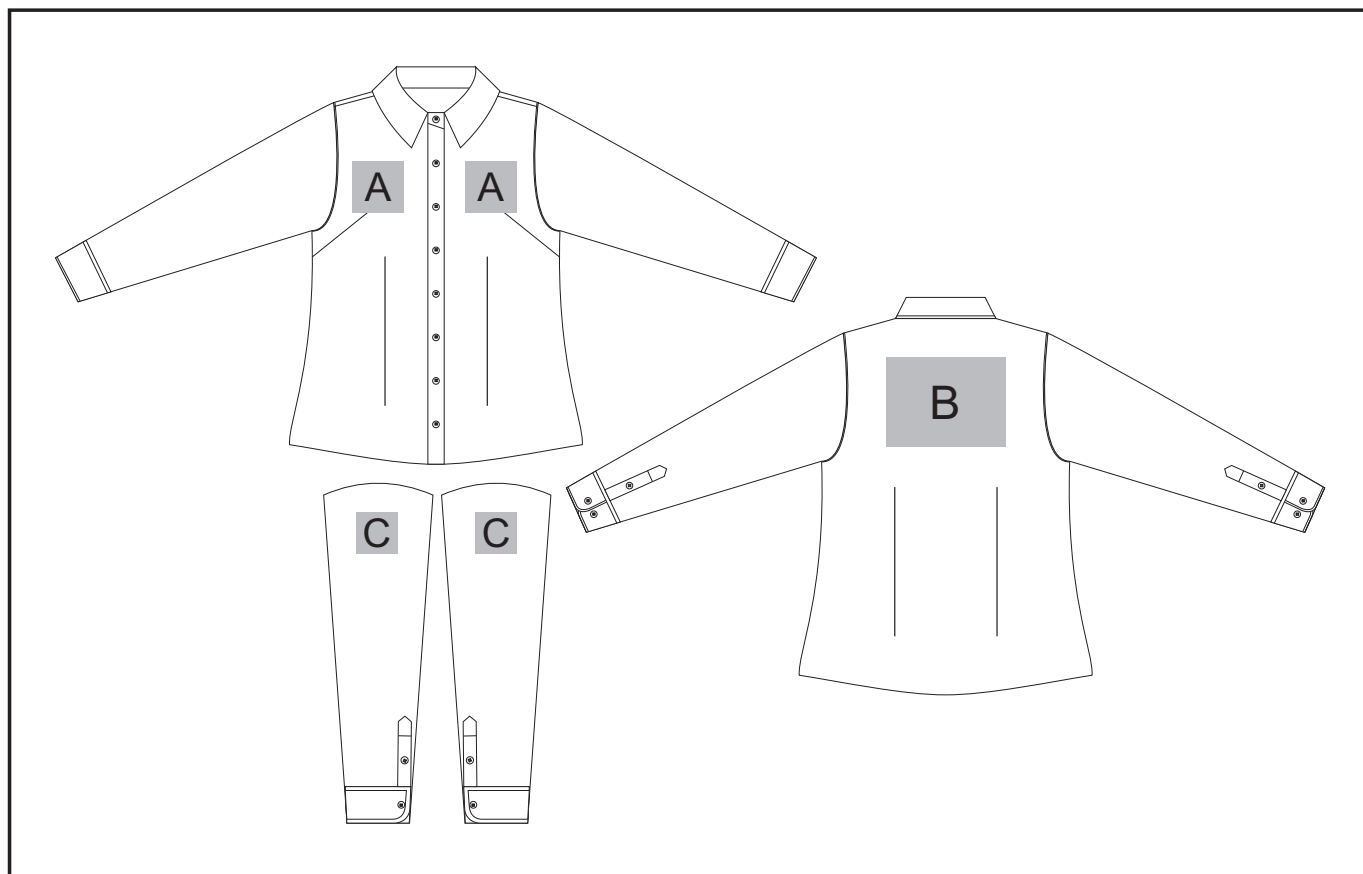

ALT-NHLL

Ladies Long Sleeve Nottingham Shirt

Need to know:

- Includes 1 Position Digital Transfer (setup fee applies)
- Cannot guarantee a 100% straight branding on any clothing item with check or stripe detail
- **DTC inclusive Parameters: Left/Right Chest=100mm x 100mm OR Back = 8000mm²**

Branding Options:

Position A

1. Embroidery (EMB) - 9 colours
Size: 100mm diameter
2. Screen Print (SC) - 1 colours
Size: 100mm wide x 60mm high
3. Digital Transfer Clothing (DTC) - Full colour
Size: 100mm wide x 100mm high

Position B

1. Embroidery (EMB) - 9 colours
Size: 200mm wide x 150mm high
2. Screen Print (SC) - 1 colours
Size: 200mm wide x 150mm high
3. Digital Transfer Clothing (DTC) - Full colour
Size: 210mm wide x 148mm high

Position C

1. Embroidery (EMB) - 9 colours
Size: 80mm diameter
2. Screen Print (SC) - 1 colours
Size: 60mm wide x 60mm high
3. Digital Transfer Clothing (DTC) - Full colour
Size: 80mm wide x 80mm high