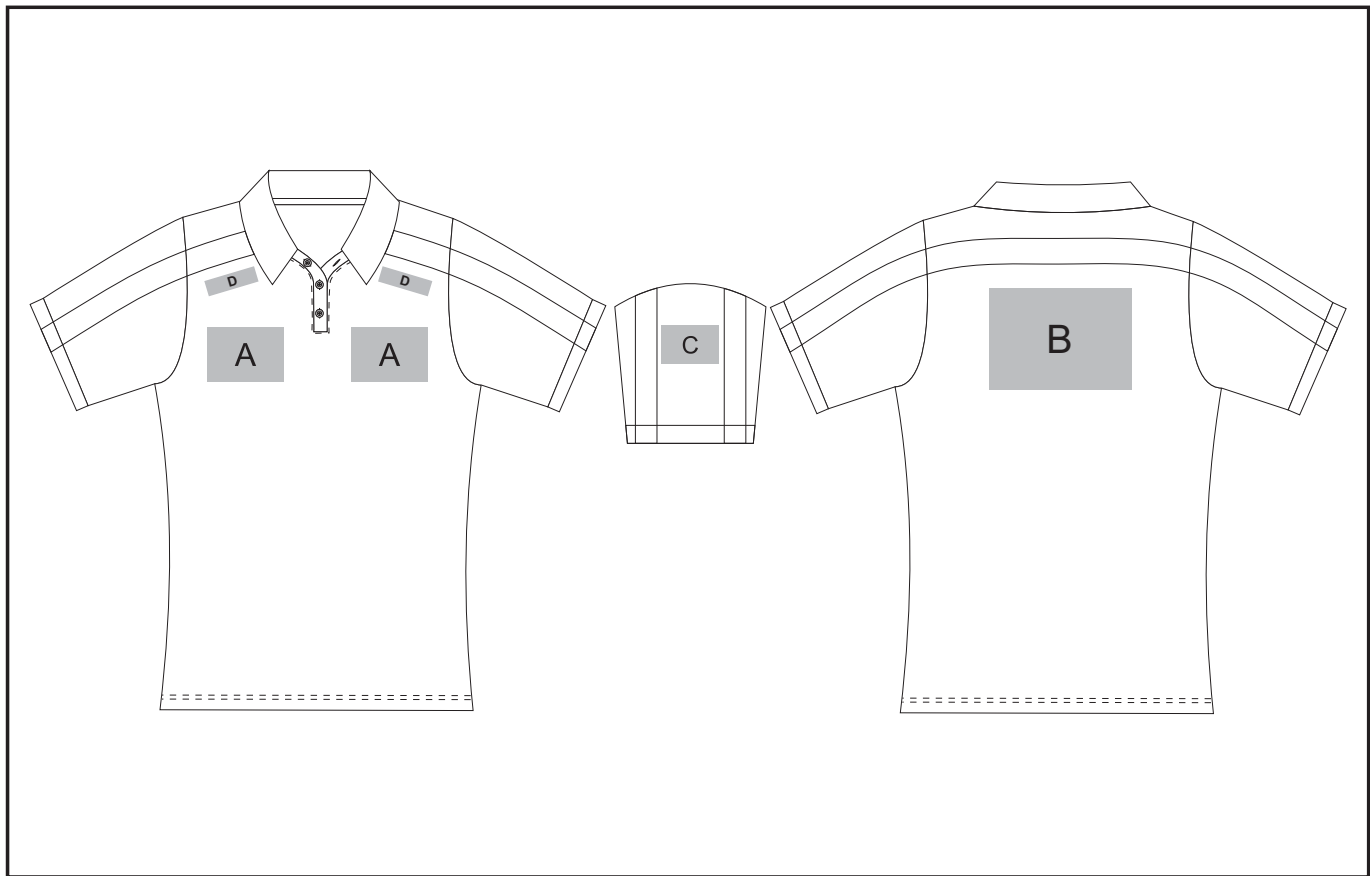

### Need to know:

- Includes 1-Position Digital Transfer (setup fee applies)
- **DTC/EMB inclusive Parameters: Left/Right Chest or Back = 100mm x 100mm**
- **Please note Pos D will be branded +/- 20mm from the top seam**

#### **Position A**

1. Embroidery (EMB) - 9 colours  
Size: 100mm diameter
2. Screen Print (SA) - 1 colours  
Size: 100mm wide x 80mm high
3. Digital Transfer Clothing (DTC) - Full colour  
Size: 100mm wide x 100mm high

#### **Position C**

1. Embroidery (EMB) - 9 colours  
Size: 80mm diameter
2. Screen Print (SA) - 1 colours  
Size: 60mm wide x 60mm high
3. Digital Transfer Clothing (DTC) - Full colour  
Size: 80mm wide x 80mm high

#### **Position D**

1. Digital Transfer Clothing (DTC) - Full Colour  
Size: 70mm wide x 20mm high