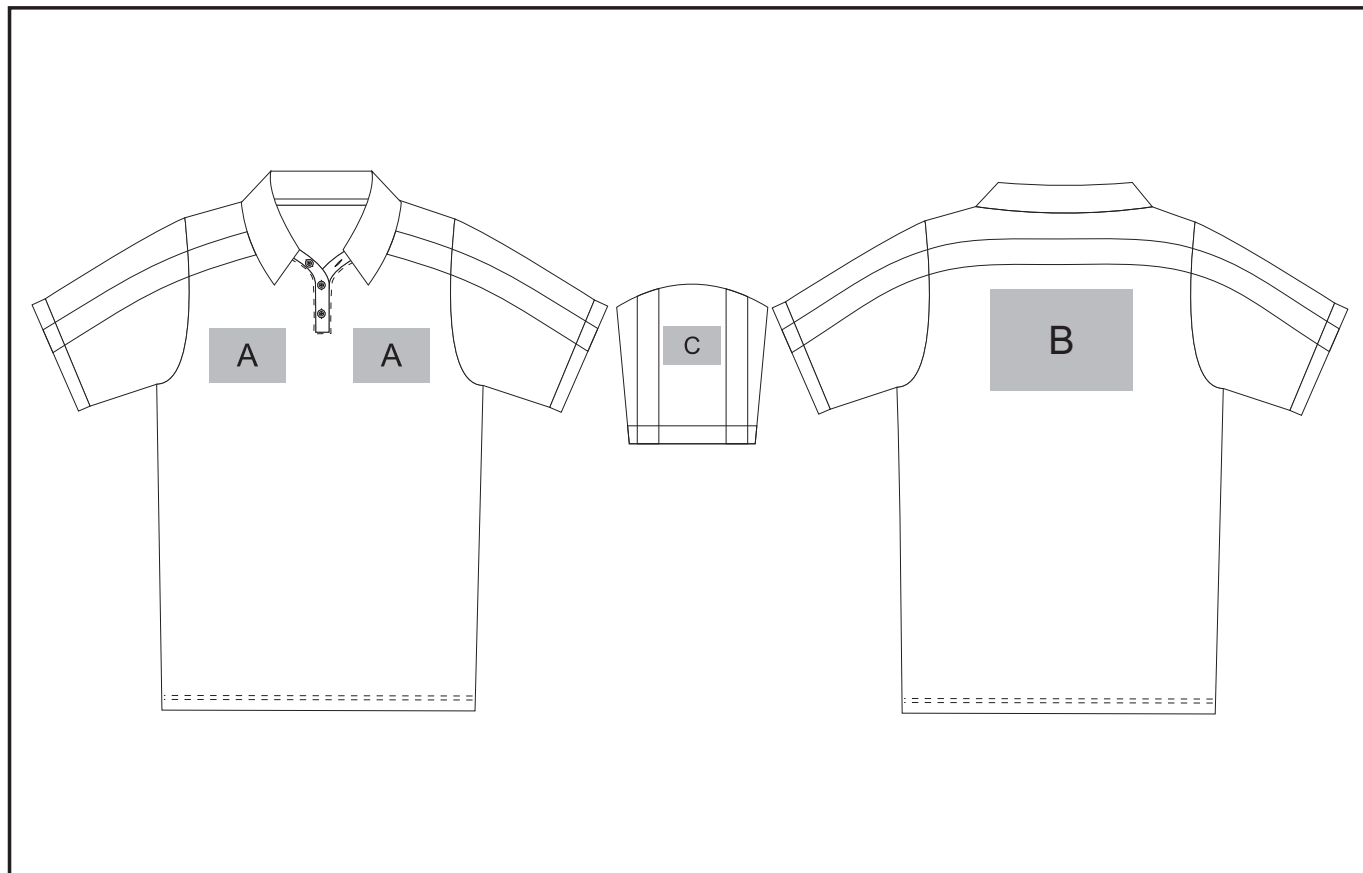

### Need to know:

- Includes 1-Position Digital Transfer (setup fee applies)
- **DTC/EMB inclusive Parameters: Left/Right Chest or Back = 100mm x 100mm**

#### **Position A**

1. Embroidery (EMB) - 9 colours  
Size: 100mm diameter
2. Screen Print (SA) - 1 colours  
Size: 100mm wide x 80mm high
3. Digital Transfer Clothing (DTC) - Full colour  
Size: 100mm wide x 100mm high

#### **Position C**

1. Embroidery (EMB) - 9 colours  
Size: 80mm diameter
2. Screen Print (SA) - 1 colours  
Size: 60mm wide x 60mm high
3. Digital Transfer Clothing (DTC) - Full colour  
Size: 80mm wide x 80mm high

#### **Position B**

1. Embroidery (EMB) - 9 colours  
Size: 200mm wide x 200mm high
2. Screen Print (SA) - 1 colours  
Size: 260mm wide x 200mm high
3. Digital Transfer Clothing (DTC) - Full colour  
Size: 210mm wide x 148mm high