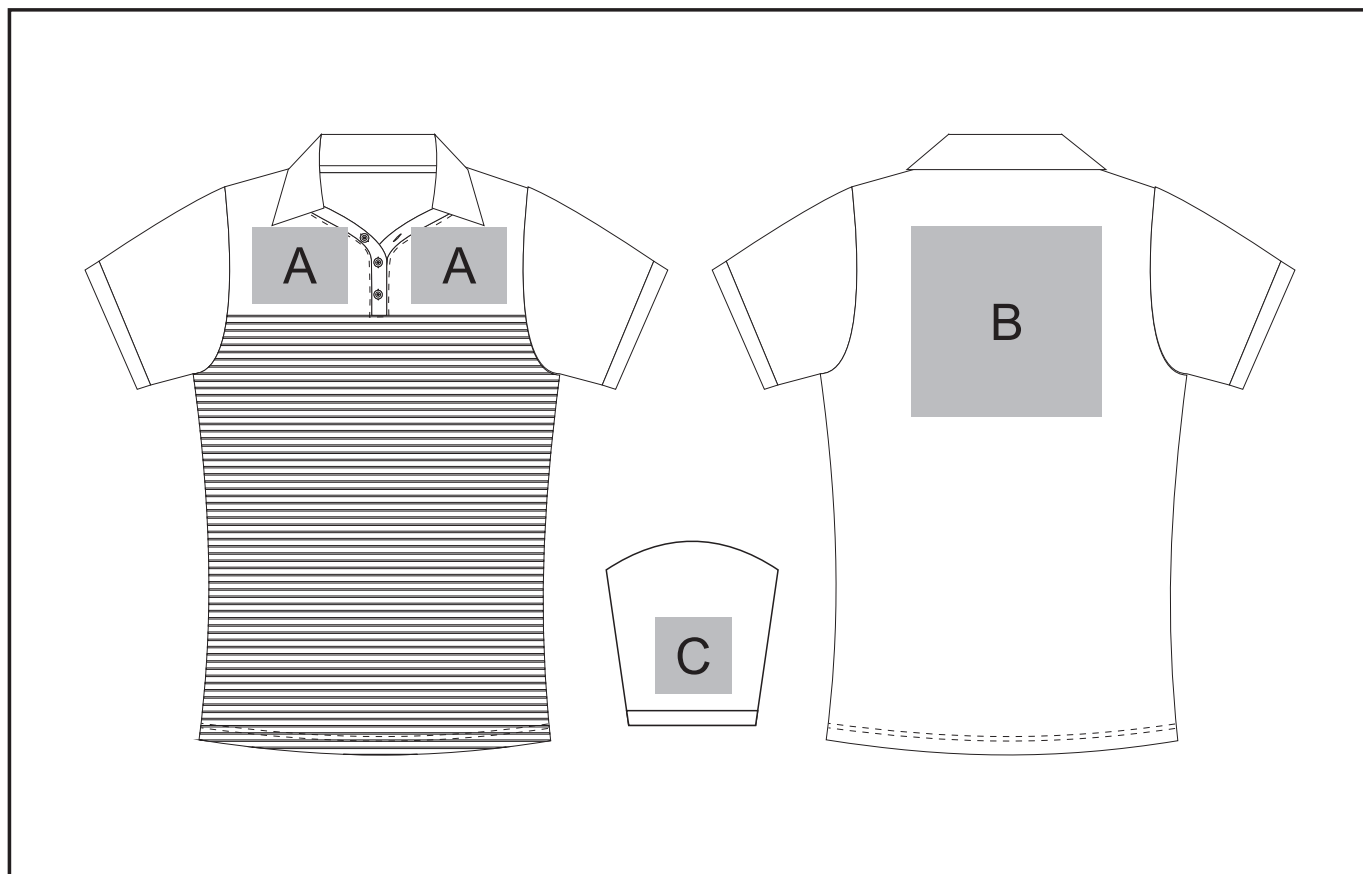

ALT-MSI

Ladies Maestro Golf Shirt

Need to know:

- Includes 1-Position Digital Transfer (setup fee applies)
- Cannot guarantee a 100% straight branding on any clothing item with check or stripe detail
- **DTC/EMB** inclusive Parameters: Left/Right Chest or Back = 100mm x 100mm

Branding Options:

Position A

1. Embroidery (EMB) - 9 colours
Size: 100mm wide x 80mm high
2. Screen Print (SA) - 1 colours
Size: 100mm wide x 80mm high
3. Digital Transfer Clothing (DTC) - Full colour
Size: 100mm wide x 80mm high

Position B

1. Embroidery (EMB) - 9 colours
Size: 200mm wide x 200mm high
2. Screen Print (SA) - 1 colours
Size: 200mm wide x 200mm high
3. Digital Transfer Clothing (DTC) - Full colour
Size: 210mm wide x 148mm high

Position C

1. Embroidery (EMB) - 9 colours
Size: 80mm diameter
2. Screen Print (SA) - 1 colours
Size: 60mm wide x 60mm high
3. Digital Transfer Clothing (DTC) - Full colour
Size: 80mm wide x 80mm high