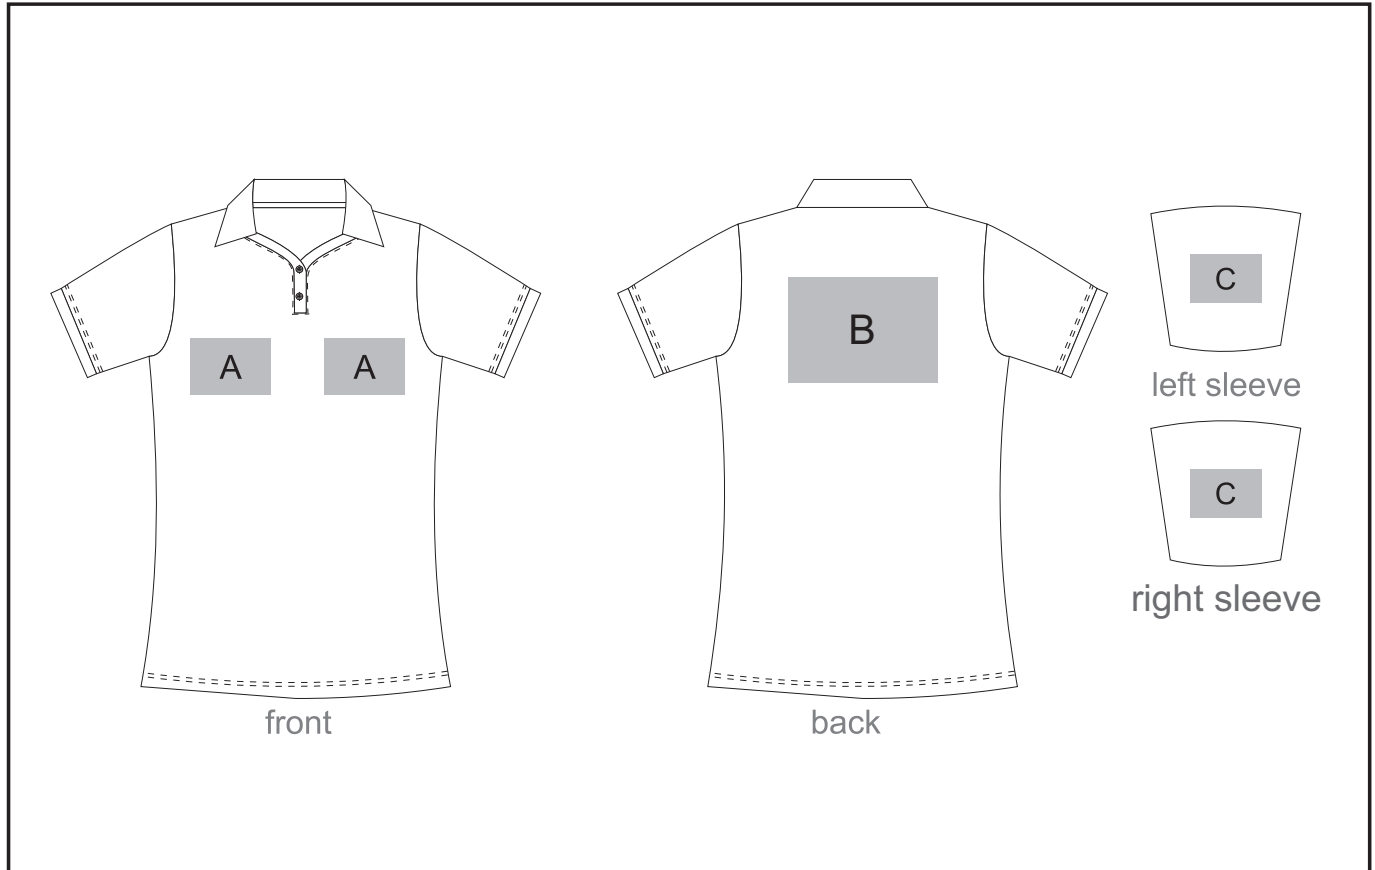

### Need to know:

- Includes 1-Position Digital Transfer (setup fee applies)
- **DTC inclusive parameters:** Left/Right Chest = 100mm x 100mm **OR** Back = 8000mm

2

#### **Position A**

1. Embroidery (EMB) - 9 colours  
Size: 100mm diameter
2. Screen Print (SA) - 1 colours  
Size: 100mm wide x 80mm high
3. Digital Transfer Clothing (DTC) - Full colour  
Size: 100mm wide x 100mm high

#### **Position B**

1. Embroidery (EMB) - 9 colours  
Size: 200mm wide x 200mm high
2. Screen Print (SA) - 1 colours  
Size: 260mm wide x 200mm high
3. Digital Transfer Clothing (DTC) - Full colour  
Size: 210mm wide x 148mm high

#### **Position C**

1. Embroidery (EMB) - 9 colours  
Size: 80mm diameter
2. Screen Print (SA) - 1 colours  
Size: 60mm wide x 60mm high
3. Digital Transfer Clothing (DTC) - Full colour  
Size: 80mm wide x 80mm high