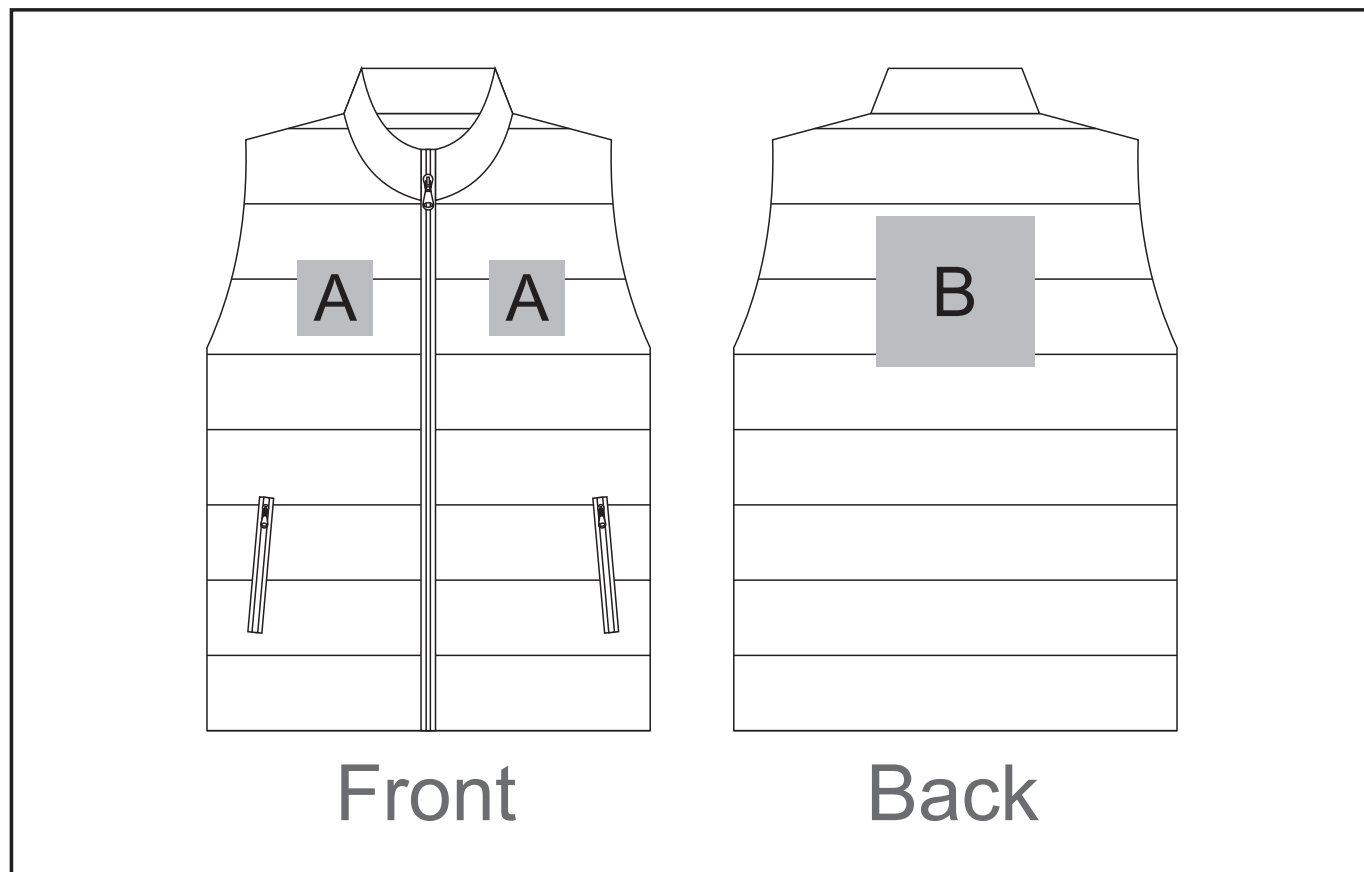

### Need to know:

- Includes 1-Position Digital Transfer (setup fee applies)
- **DTC/EMB** inclusive Parameters: Left/Right Chest or Back = 100mm x 100mm
- Cannot guarantee a 100% straight branding on any clothing item with check or stripe detail.
- No Screen Print on this garment, the dye from the garment fabric changes the colour of the ink.

#### **Position A**

1. Embroidery (EMB) - 9 colours  
Size: 100mm diameter
2. Digital Transfer Clothing (DTC) - Full colour  
Size: 100mm wide x 100mm high

#### **Position B**

1. Embroidery (EMB) - 9 colours  
Size: 200mm wide x 200mm high
2. Digital Transfer Clothing (DTC) - Full colour  
Size: 210mm wide x 148mm high