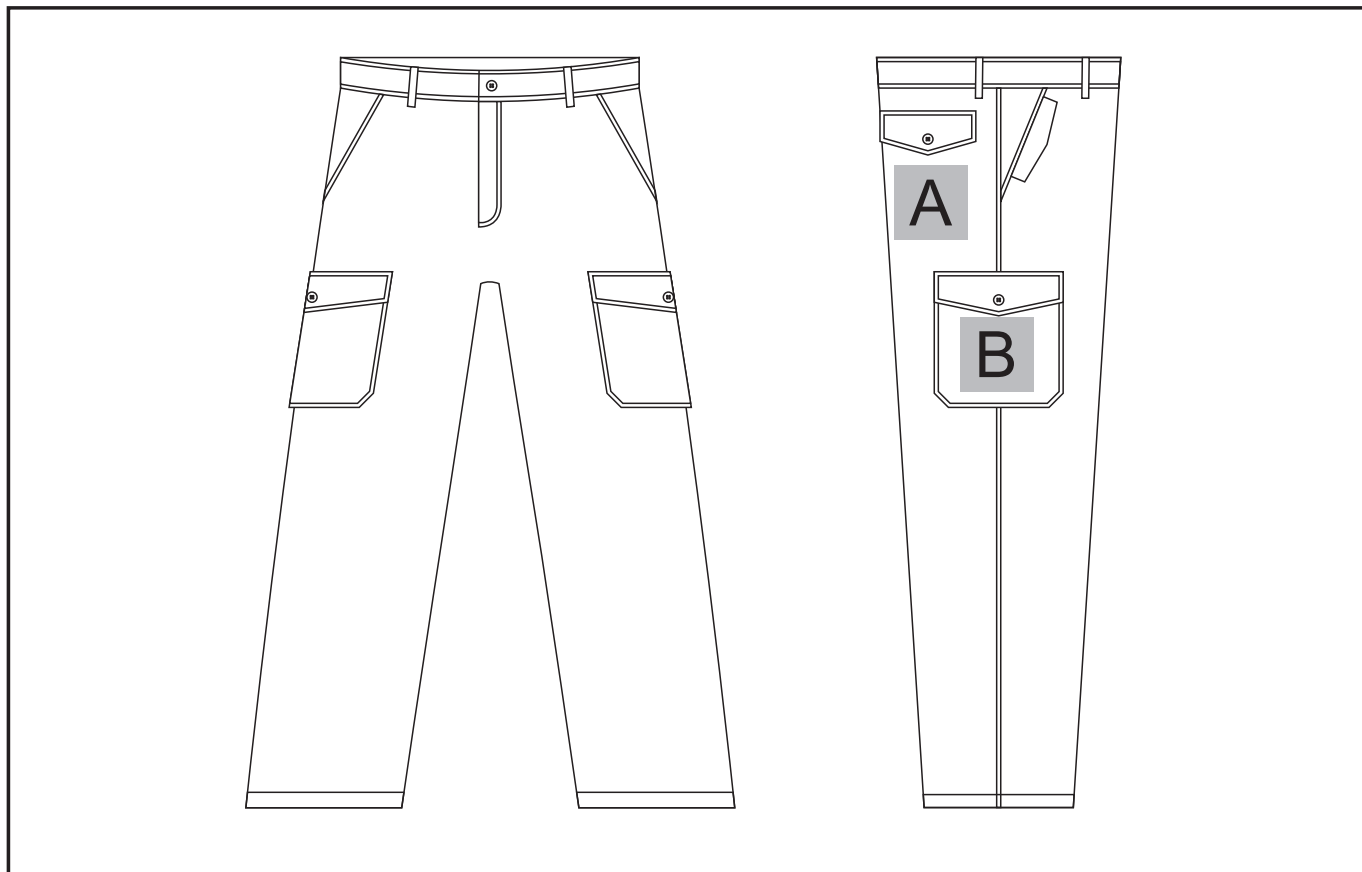

ALT-LCG

Ladies Cargo Pants

Need to know:

- Includes 1-Position Embroidery (setup fee applies)

Branding Options:

Position A

1. Embroidery (EMB) - 9 Colour
Size: 100mm wide x 100mm high