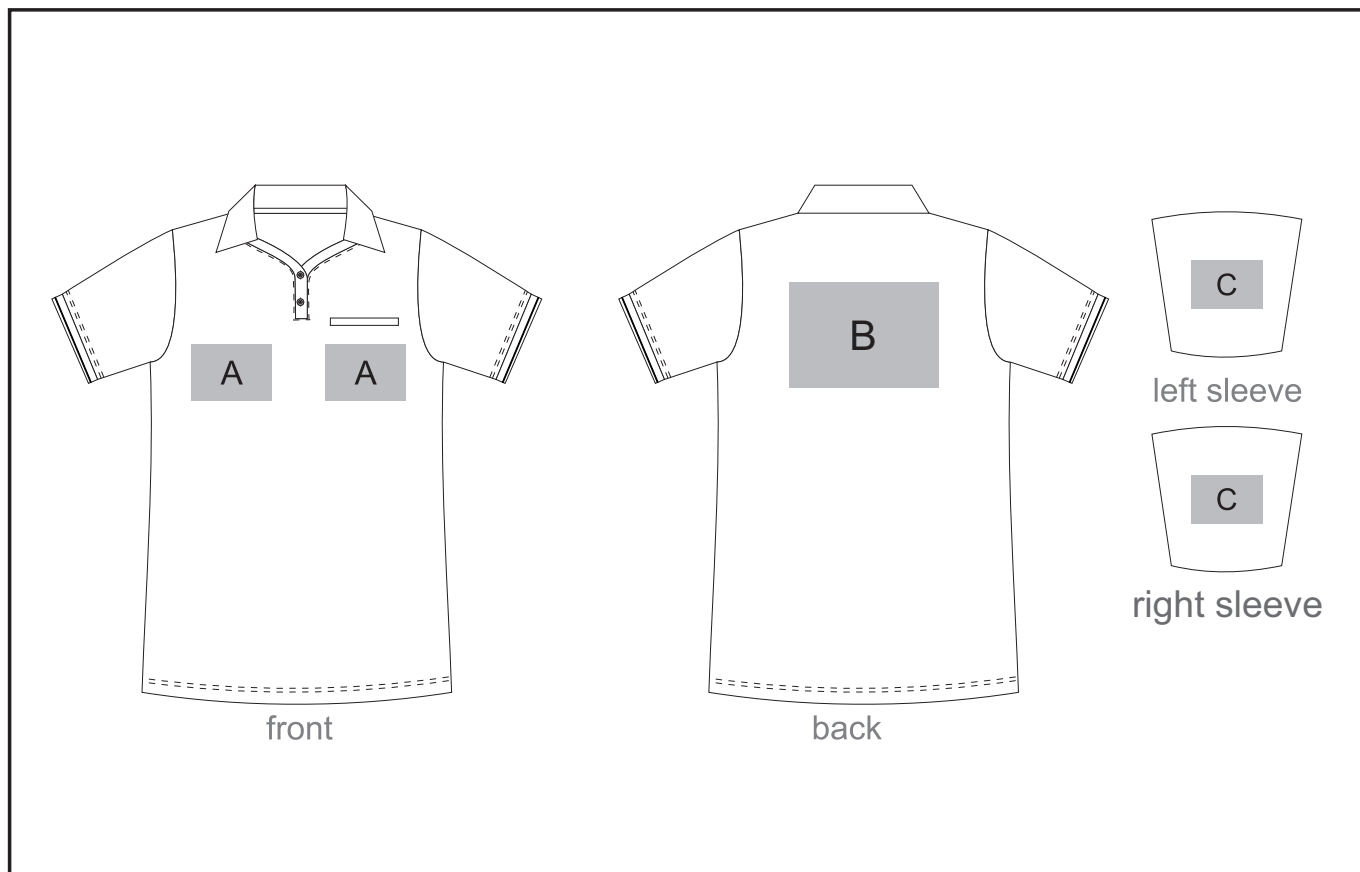

### Need to know:

- Includes 1-Position Digital Transfer (setup fee applies)
- **DTC/EMB inclusive Parameters: Left/Right Chest or Back = 100mm x 100mm**

#### **Position A**

1. Embroidery (EMB) - 9 colours  
Size: 100mm diameter
2. Screen Print (SA) - 1 colours  
Size: 100mm wide x 80mm high
3. Digital Transfer Clothing (DTC) - Full colour  
Size: 100mm wide x 100mm high

#### **Position B**

1. Embroidery (EMB) - 9 colours  
Size: 200mm wide x 200mm high
2. Screen Print (SA) - 1 colours  
Size: 260mm wide x 200mm high
3. Digital Transfer Clothing (DTC) - Full colour  
Size: 210mm wide x 148mm high

#### **Position C**

1. Embroidery (EMB) - 9 colours  
Size: 80mm diameter
2. Screen Print (SA) - 1 colours  
Size: 60mm wide x 60mm high
3. Digital Transfer Clothing (DTC) - Full colour  
Size: 80mm wide x 80mm high