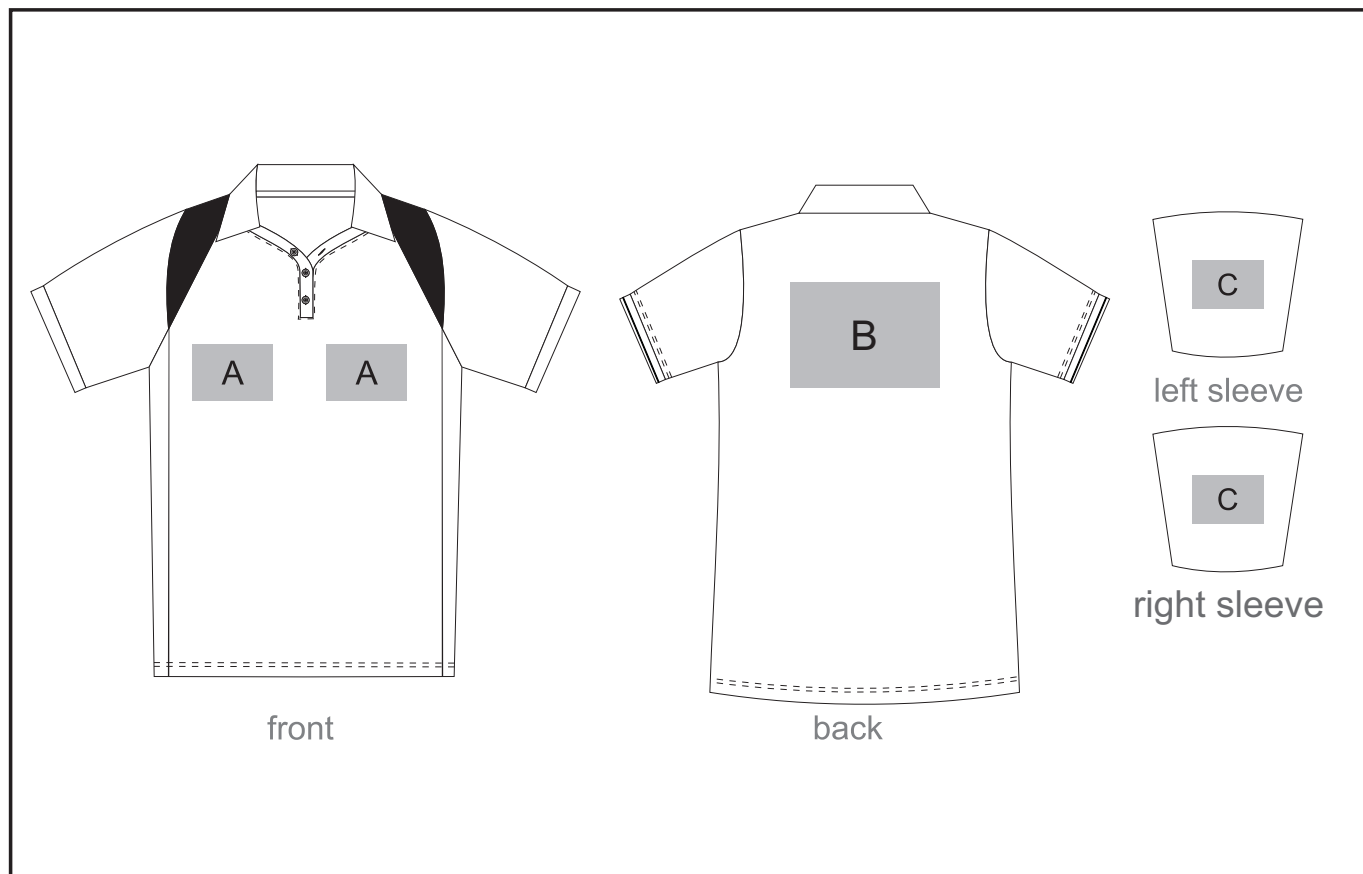

ALT-INL

Infinity Ladies Golfer

Need to know:

- Includes 1-Position Digital Transfer (setup fee applies)
- **DTC/EMB inclusive Parameters: Left/Right Chest or Back = 100mm x 100mm**

Branding Options:

Position A

1. Embroidery (EMB) - 9 colours
Size: 100mm diameter
2. Screen Print (SA) - 1 colours
Size: 100mm wide x 80mm high
3. Digital Transfer Clothing (DTC) - Full colour
Size: 100mm wide x 100mm high

Position B

1. Embroidery (EMB) - 9 colours
Size: 200mm wide x 200mm high
2. Screen Print (SA) - 1 colours
Size: 260mm wide x 200mm high
3. Digital Transfer Clothing (DTC) - Full colour
Size: 210mm wide x 148mm high

Position C

1. Embroidery (EMB) - 9 colours
Size: 80mm diameter
2. Screen Print (SA) - 1 colours
Size: 60mm wide x 60mm high
3. Digital Transfer Clothing (DTC) - Full colour
Size: 80mm wide x 80mm high