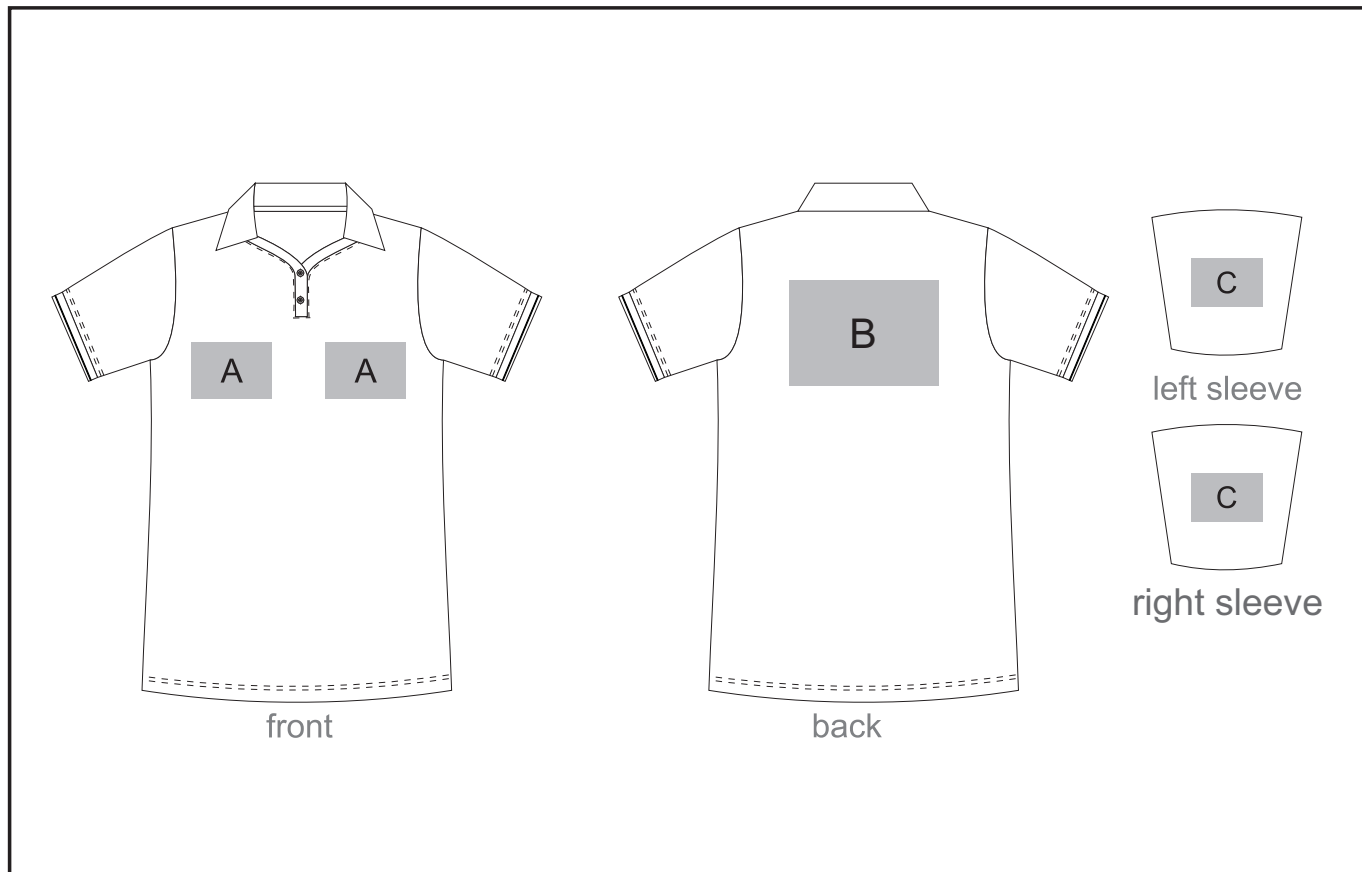

ALT-GWL

Galway Ladies Golfer

Need to know:

- Includes 1-Position Digital Transfer (setup fee applies)
- **DTC/EMB** inclusive Parameters: Left/Right Chest or Back = 100mm x 100mm

Branding Options:

Position A

1. Embroidery (EMB) - 9 colours
Size: 100mm diameter
2. Screen Print (SA) - 1 colours
Size: 100mm wide x 80mm high
3. Digital Transfer Clothing (DTC) - Full colour
Size: 100mm wide x 100mm high

Position B

1. Embroidery (EMB) - 9 colours
Size: 200mm wide x 200mm high
2. Screen Print (SA) - 1 colours
Size: 260mm wide x 200mm high
3. Digital Transfer Clothing (DTC) - Full colour
Size: 210mm wide x 148mm high

Position C

1. Embroidery (EMB) - 9 colours
Size: 80mm diameter
2. Screen Print (SA) - 1 colours
Size: 60mm wide x 60mm high
3. Digital Transfer Clothing (DTC) - Full colour
Size: 80mm wide x 80mm high