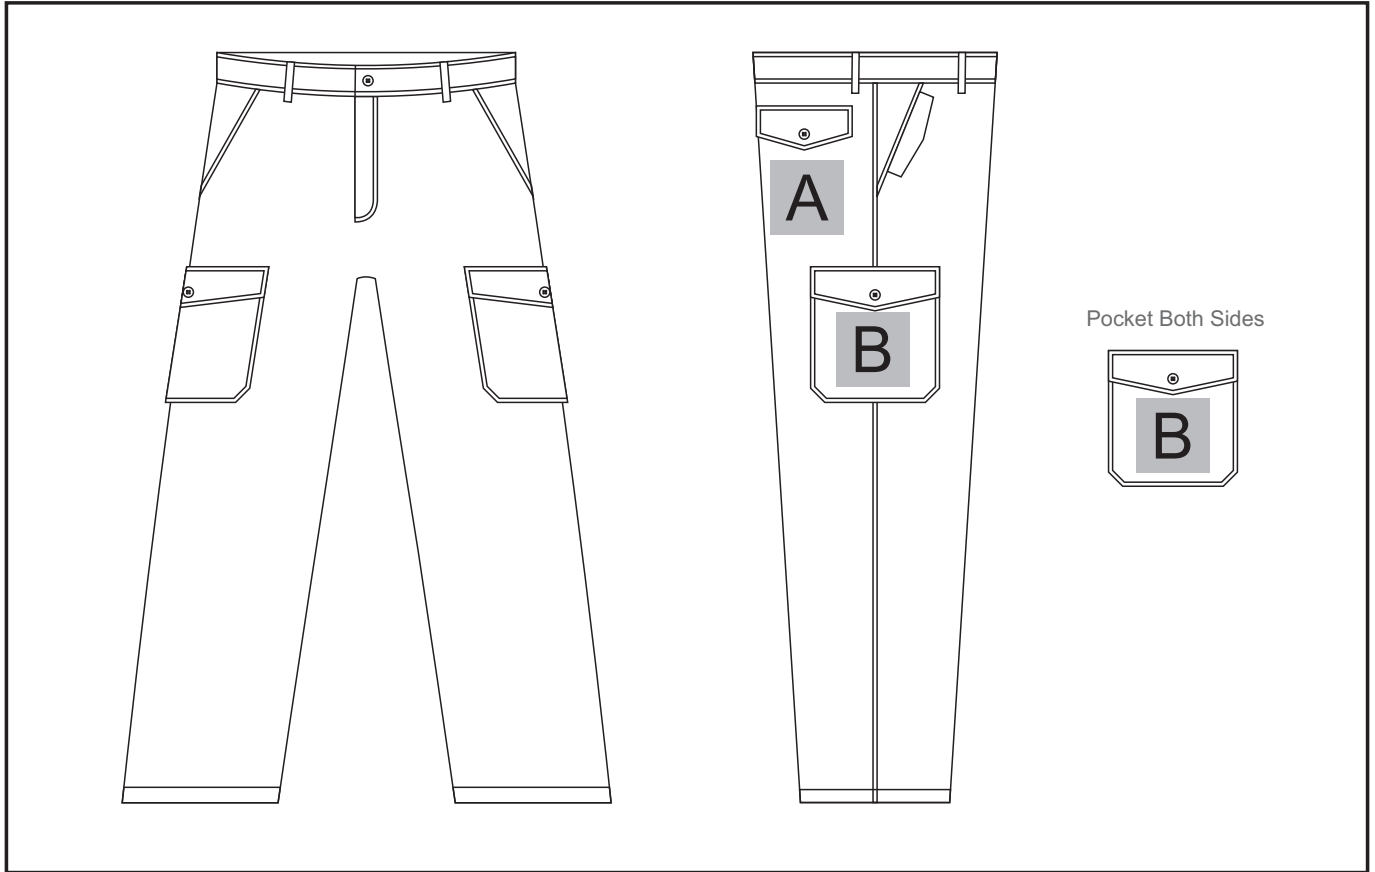

ALT-GCG

Gents Cargo Pants

Need to know:

- N/A

Branding Options:

Position A

1. Embroidery (EMB)
Size: 100mm wide x 100mm high

Position B

1. Embroidery (EMB)
Size: 100mm wide x 100mm high