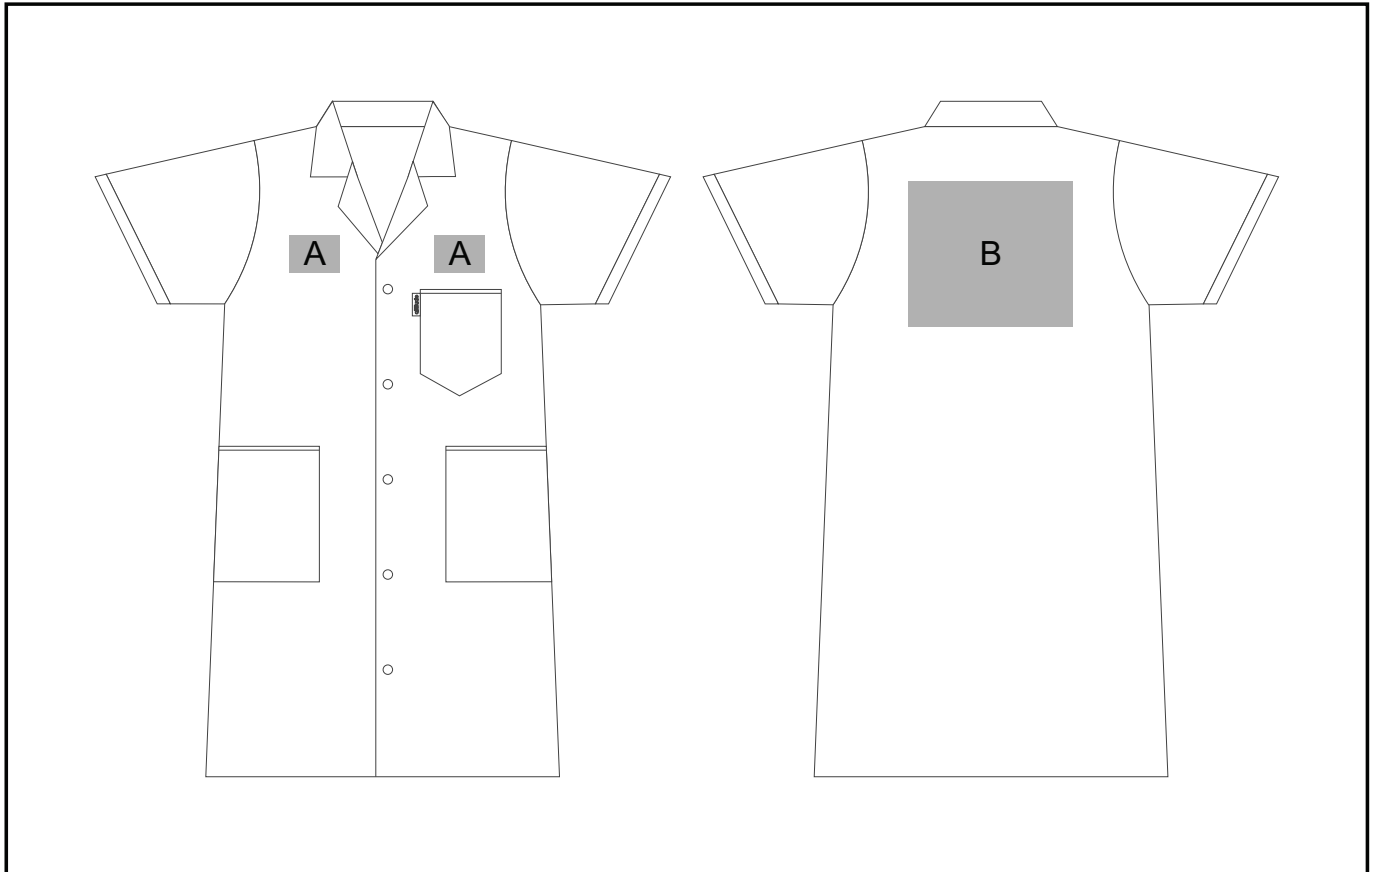

### **Need to know:**

- Includes 1-Colour, 1-Position Screen Print (setup fees apply).

#### **Position A**

1. Screen Print (SA) - 1 colour  
Size: 70mm wide x 30mm high
2. Embroidery (EMB) - 9 colours  
Size: 80mm wide x 60mm high

#### **Position B**

1. Screen Print (SA) - 1 colour  
Size: 260mm wide x 200mm high
2. Embroidery (EMB) - 9 colours  
Size: 200mm wide x 200mm high