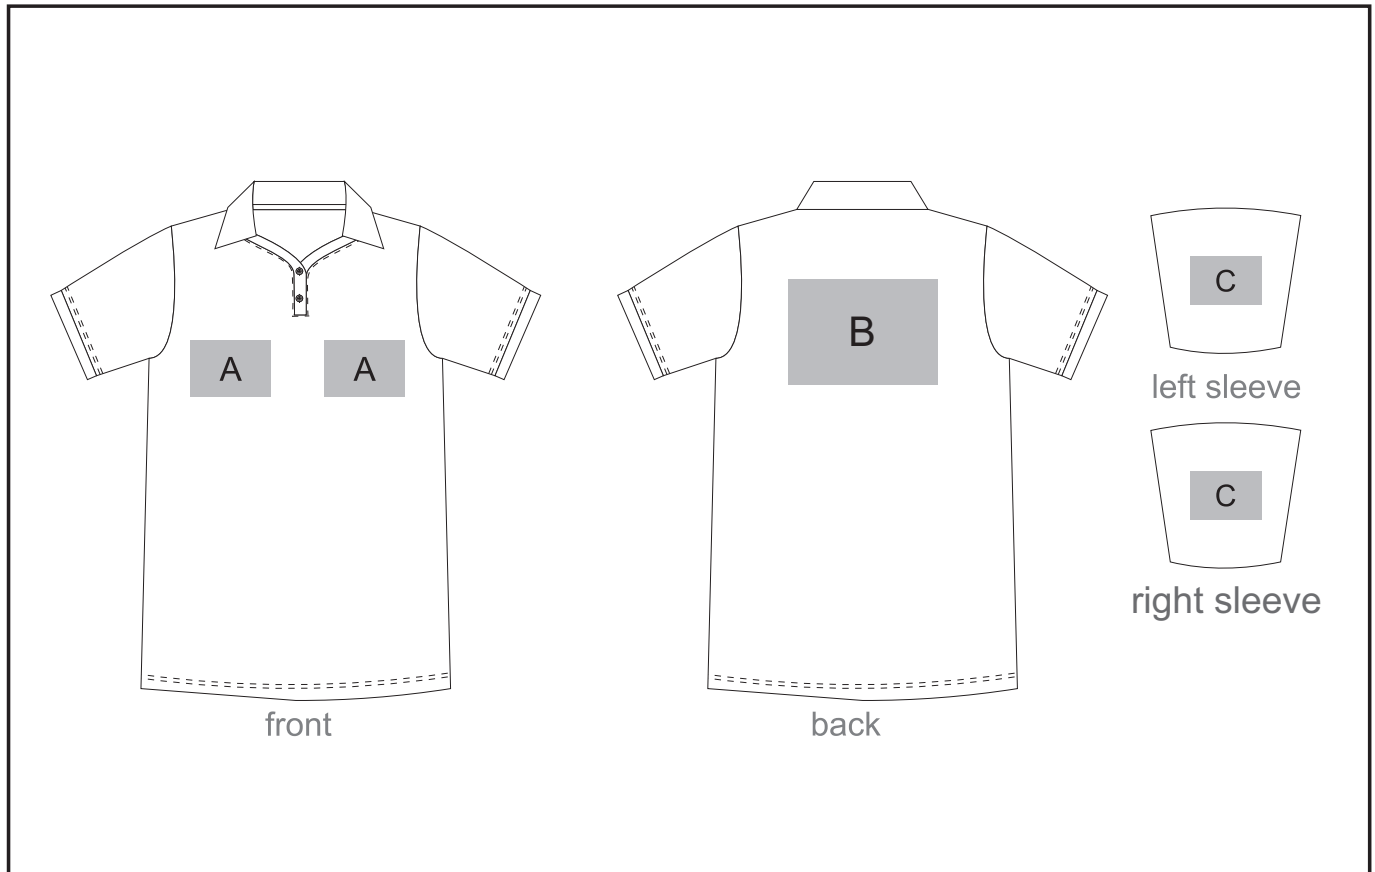

ALT-EVM

Mens Everyday Golf Shirt

Need to know:

- Includes 1-Position Digital Transfer (setup fee applies)
- **DTC/EMB inclusive Parameters: Left/Right Chest or Back = 100mm x 100mm**

Branding Options:

Position A

1. Embroidery (EMB) - 9 colours
Size: 100mm diameter
2. Screen Print (SA) - 1 colours
Size: 100mm wide x 80mm high
3. Digital Transfer Clothing (DTC) - Full colour
Size: 100mm wide x 100mm high

Position B

1. Embroidery (EMB) - 9 colours
Size: 200mm wide x 200mm high
2. Screen Print (SA) - 1 colours
Size: 260mm wide x 200mm high
3. Digital Transfer Clothing (DTC) - Full colour
Size: 210mm wide x 148mm high

Position C

1. Embroidery (EMB) - 9 colours
Size: 80mm diameter
2. Screen Print (SA) - 1 colours
Size: 60mm wide x 60mm high
3. Digital Transfer Clothing (DTC) - Full colour
Size: 80mm wide x 80mm high