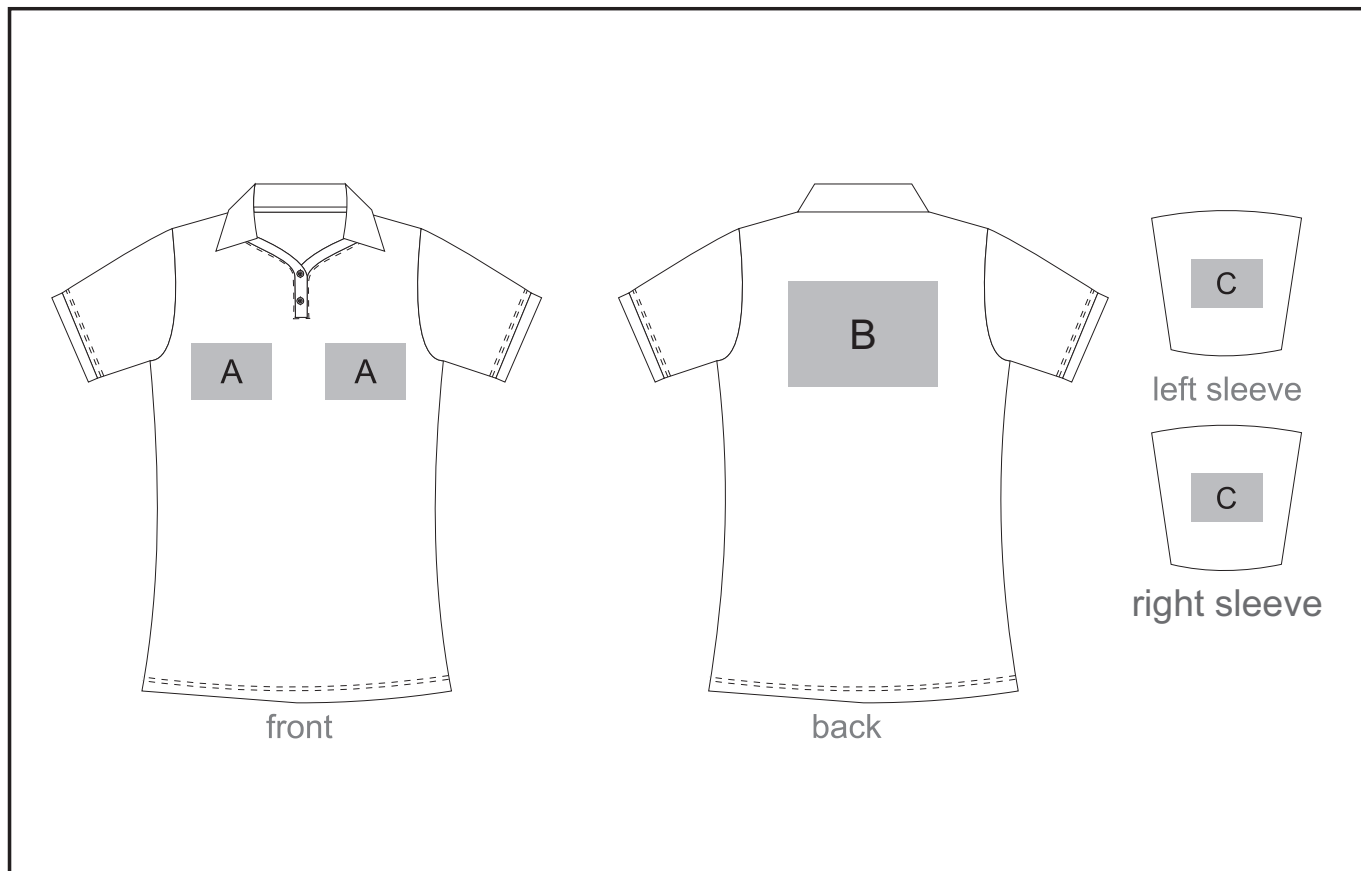

ALT-EVL

Ladies Everyday Golf Shirt

Need to know:

- Includes 1-Position Digital Transfer (setup fee applies)
- **DTC/EMB inclusive Parameters: Left/Right Chest or Back = 100mm x 100mm**

Branding Options:

Position A

1. Embroidery (EMB) - 9 colours
Size: 100mm diameter
2. Screen Print (SA) - 1 colours
Size: 100mm wide x 80mm high
3. Digital Transfer Clothing (DTC) - Full colour
Size: 100mm wide x 100mm high

Position B

1. Embroidery (EMB) - 9 colours
Size: 200mm wide x 200mm high
2. Screen Print (SA) - 1 colours
Size: 260mm wide x 200mm high
3. Digital Transfer Clothing (DTC) - Full colour
Size: 210mm wide x 148mm high

Position C

1. Embroidery (EMB) - 9 colours
Size: 80mm diameter
2. Screen Print (SA) - 1 colours
Size: 60mm wide x 60mm high
3. Digital Transfer Clothing (DTC) - Full colour
Size: 80mm wide x 80mm high