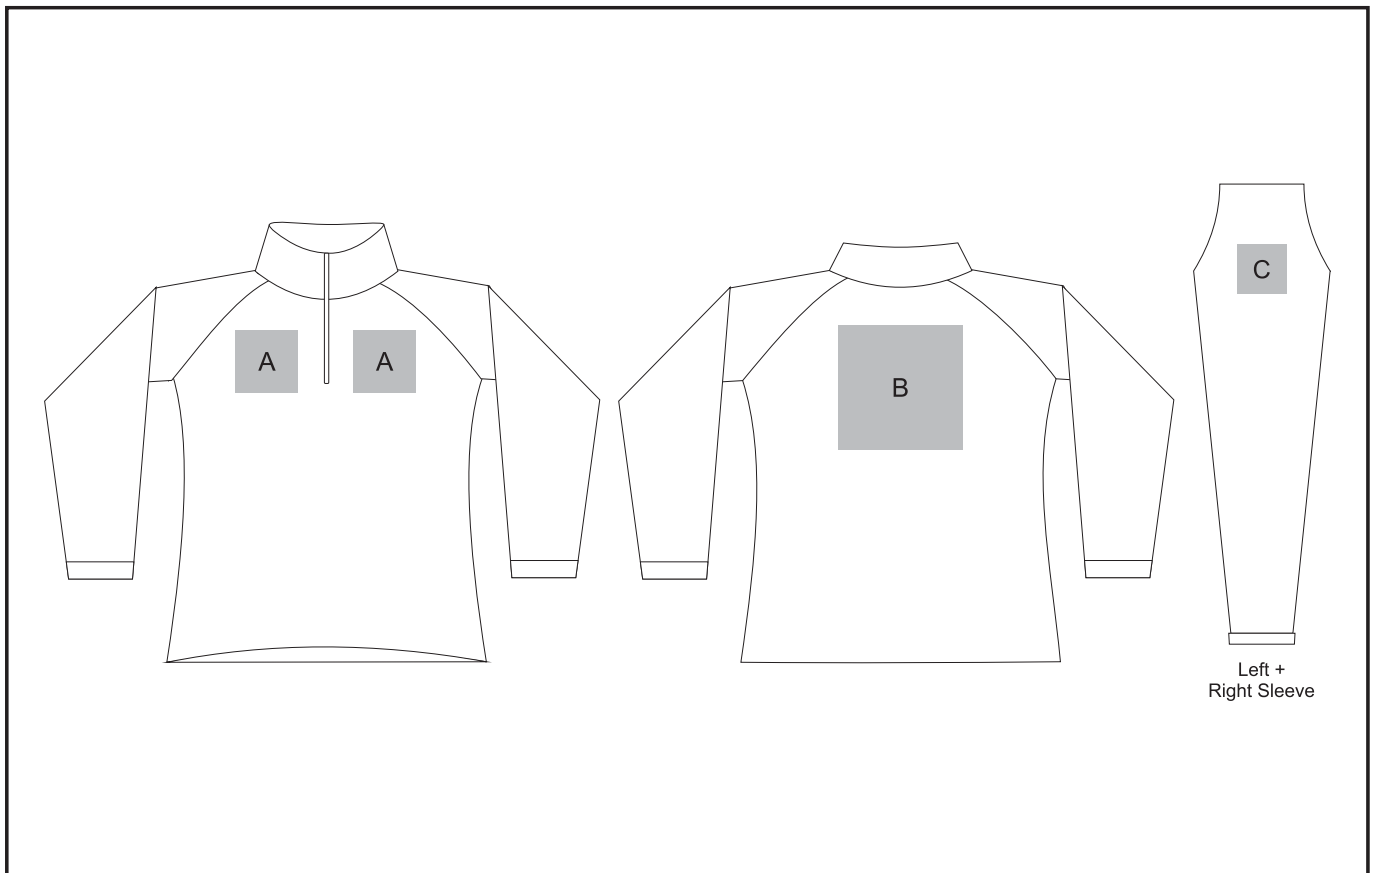

ALT-ENGL

Ladies Energi Micro Fleece Sweater

Need to know:

- N/A

Branding Options:

Position A

1. Embroidery (EMB) - 9 colours
Size: 100mm diameter

Position B

1. Embroidery (EMB) - 9 colours
Size: 200mm wide x 200mm high

Position C

1. Embroidery (EMB) - 9 colours
Size: 80mm diameter