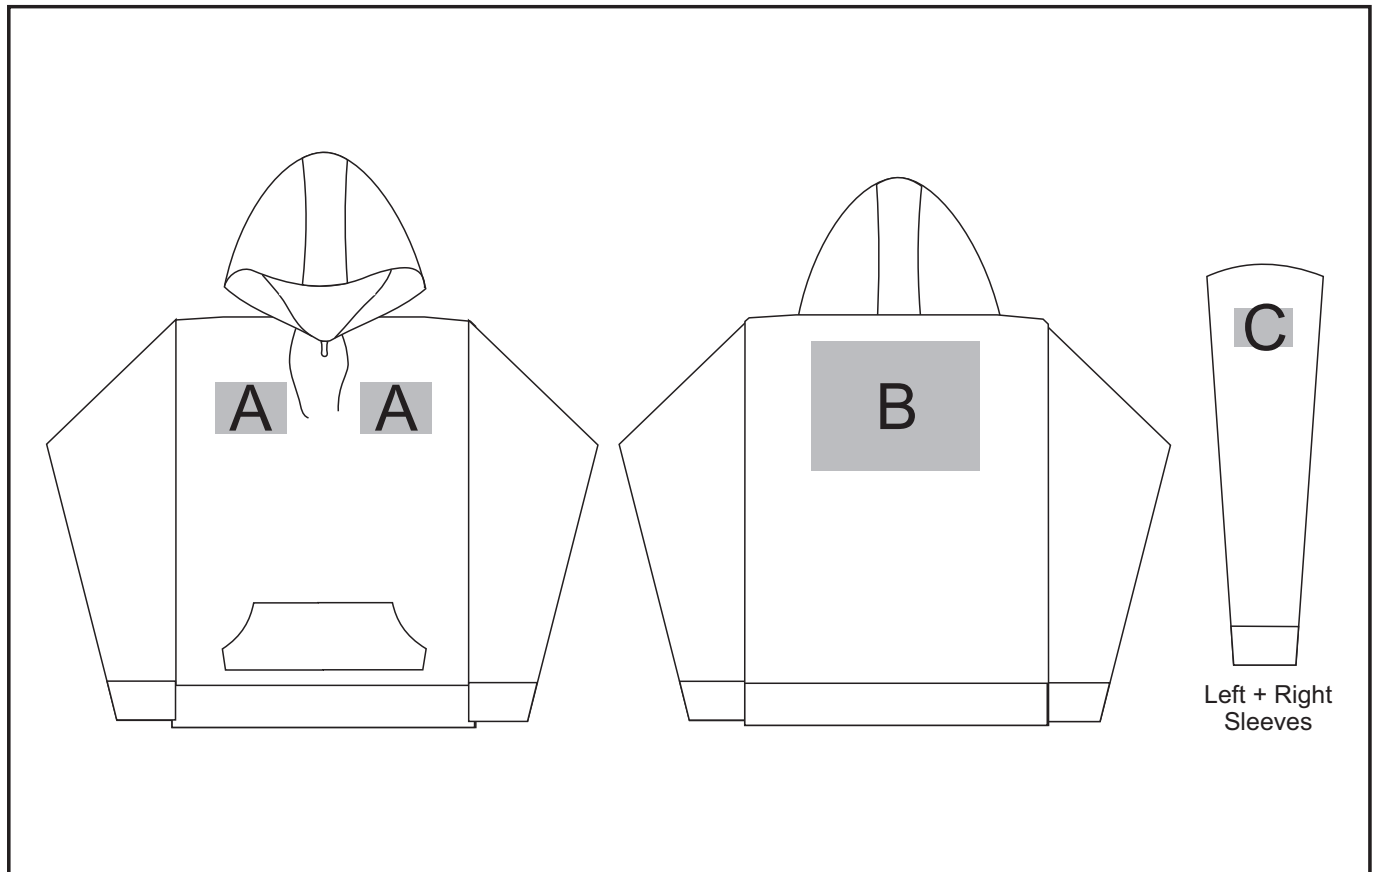

ALT-EHDL

Ladies Essential Hoodie

Need to know:

- Includes 1-Position Digital Transfer (setup fee applies)
- **DTC/EMB** inclusive Parameters: Left/Right Chest or Back = 100mm x 100mm

Branding Options:

Position A

1. Embroidery (EMB) - 9 colours
Size: 100mm diameter
2. Screen Print (SB) - 6 colours
Size: 100mm wide x 80mm high
3. Digital Transfer Clothing (DTC) - Full colour
Size: 100mm wide x 100mm high

Position B

1. Embroidery (EMB) - 9 colours
Size: 200mm wide x 200mm high
2. Screen Print (SB) - 6 colours
Size: 260mm wide x 200mm high
3. Digital Transfer Clothing (DTC) - Full colour
Size: 290mm wide x 200mm high

Position C

1. Embroidery (EMB) - 9 colours
Size: 80mm diameter
2. Screen Print (SB) - 6 colours
Size: 60mm wide x 60mm high
3. Digital Transfer Clothing (DTC) - Full colour
Size: 80mm wide x 80mm high