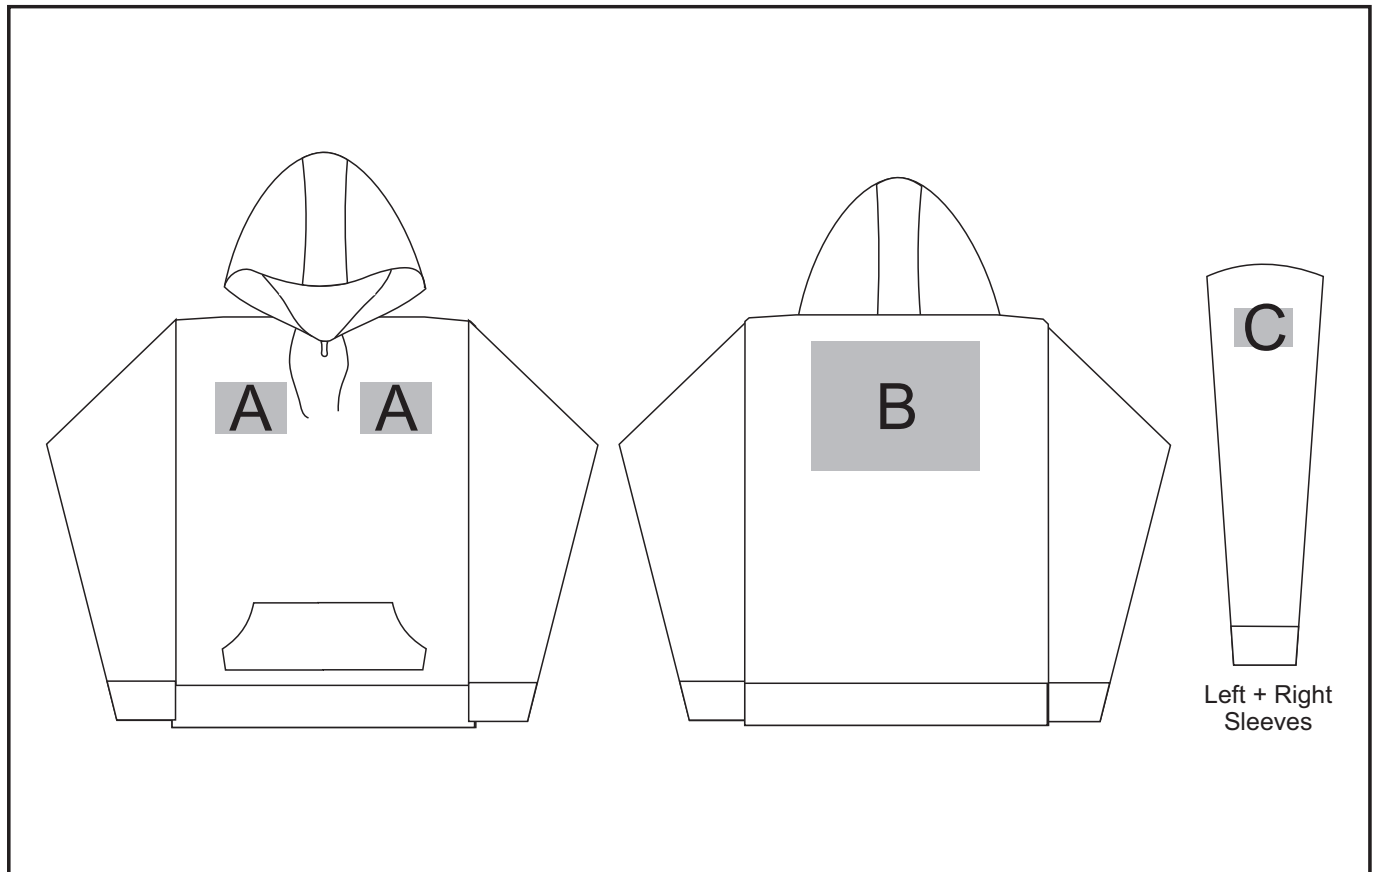

ALT-EHD

Essential Hoody

Need to know:

- Includes 1-Position Digital Transfer (setup fee applies)
- **DTC/EMB** inclusive Parameters: Left/Right Chest or Back = 100mm x 100mm

Branding Options:

Position A

1. Embroidery (EMB) - 9 colours
Size: 100mm diameter
2. Screen Print (SB) - 6 colours
Size: 100mm wide x 80mm high
3. Digital Transfer Clothing (DTC) - Full colour
Size: 100mm wide x 100mm high

Position C

1. Embroidery (EMB) - 9 colours
Size: 80mm diameter
2. Screen Print (SB) - 6 colours
Size: 60mm wide x 60mm high
3. Digital Transfer Clothing (DTC) - Full colour
Size: 80mm wide x 80mm high

Position B

1. Embroidery (EMB) - 9 colours
Size: 200mm wide x 200mm high
2. Screen Print (SB) - 6 colours
Size: 260mm wide x 200mm high
3. Digital Transfer Clothing (DTC) - Full colour
Size: 290mm wide x 200mm high