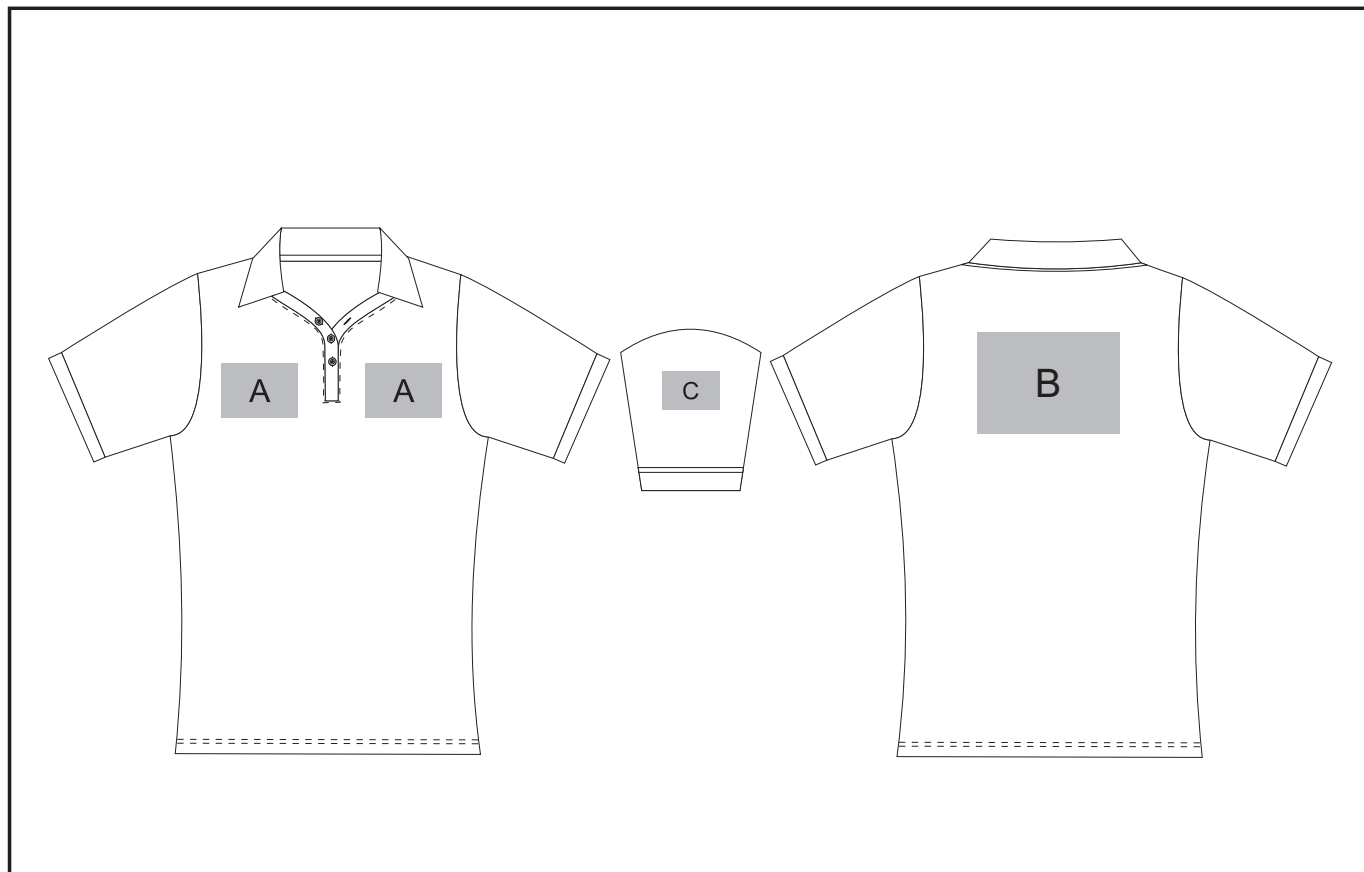

ALT-ECM

Mens Echo Golf Shirt

Need to know:

- Includes 1-Position Digital Transfer (setup fee applies)

- DTC inclusive parameters: Left/Right Chest = 100mm x 100mm OR Back = 8000mm

Branding Options:

Position A

1. Embroidery (EMB) - 9 colours
Size: 100mm diameter
2. Screen Print (SA) - 1 colours
Size: 100mm wide x 80mm high
3. Digital Transfer Clothing (DTC) - Full colour
Size: 100mm wide x 100mm high

Position B

1. Embroidery (EMB) - 9 colours
Size: 200mm wide x 200mm high
2. Screen Print (SA) - 1 colours
Size: 260mm wide x 200mm high
3. Digital Transfer Clothing (DTC) - Full colour
Size: 210mm wide x 148mm high

Position C

1. Embroidery (EMB) - 9 colours
Size: 80mm diameter
2. Screen Print (SA) - 1 colours
Size: 60mm wide x 60mm high
3. Digital Transfer Clothing (DTC) - Full colour
Size: 80mm wide x 80mm high