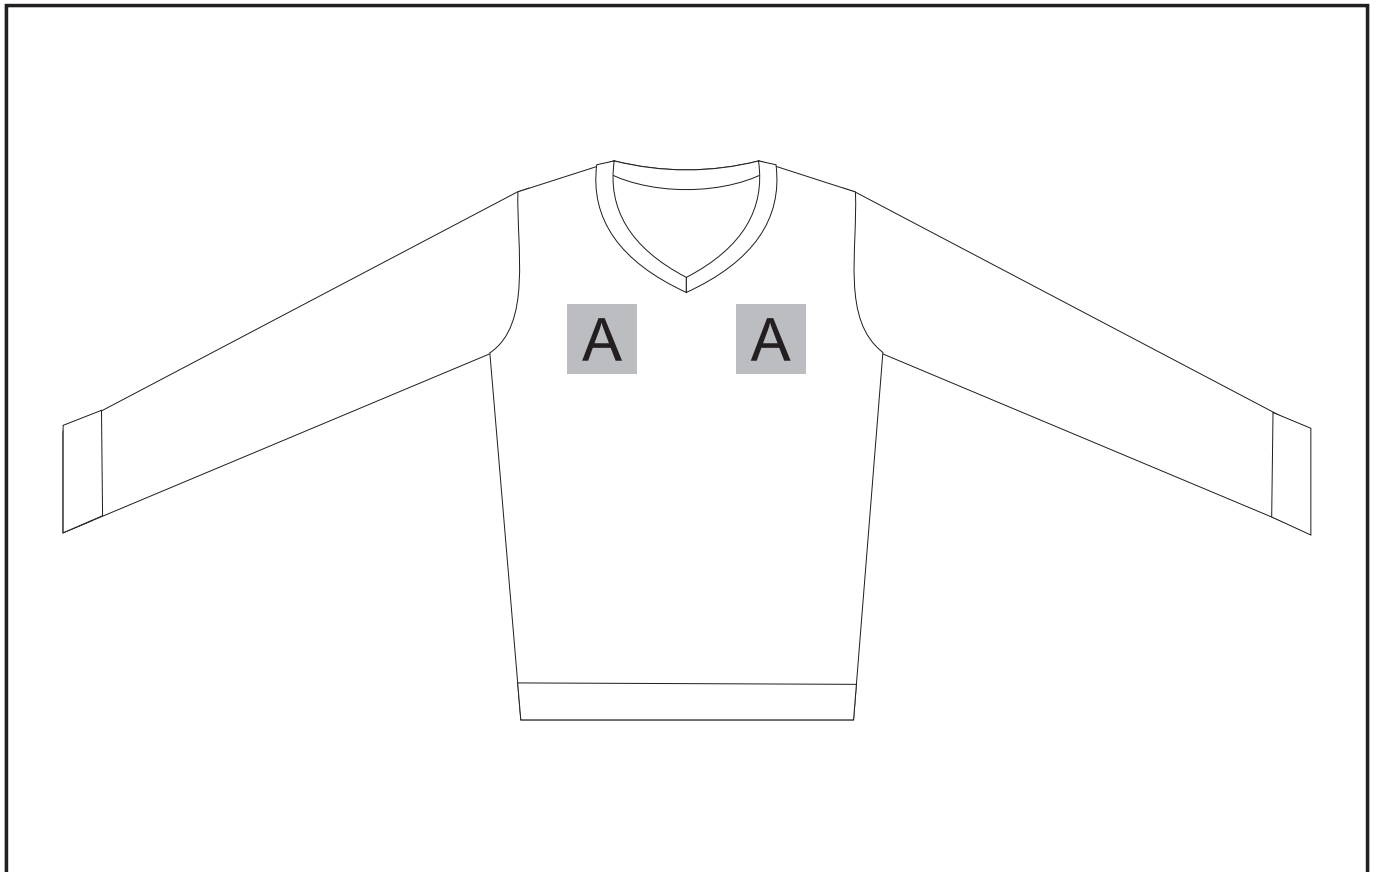

ALT-ECDM

Mens Heavyweight Ecuador V-Neck Jersey

Need to know:

- Includes 1-Position Embroidery (setup fee applies)
- **DTC/EMB inclusive Parameters: Left/Right Chest or Back = 100mm x 100mm**

Branding Options:

Position A

1. Embroidery (EMB) - 9 Colour
Size: 80mm wide x 80mm high