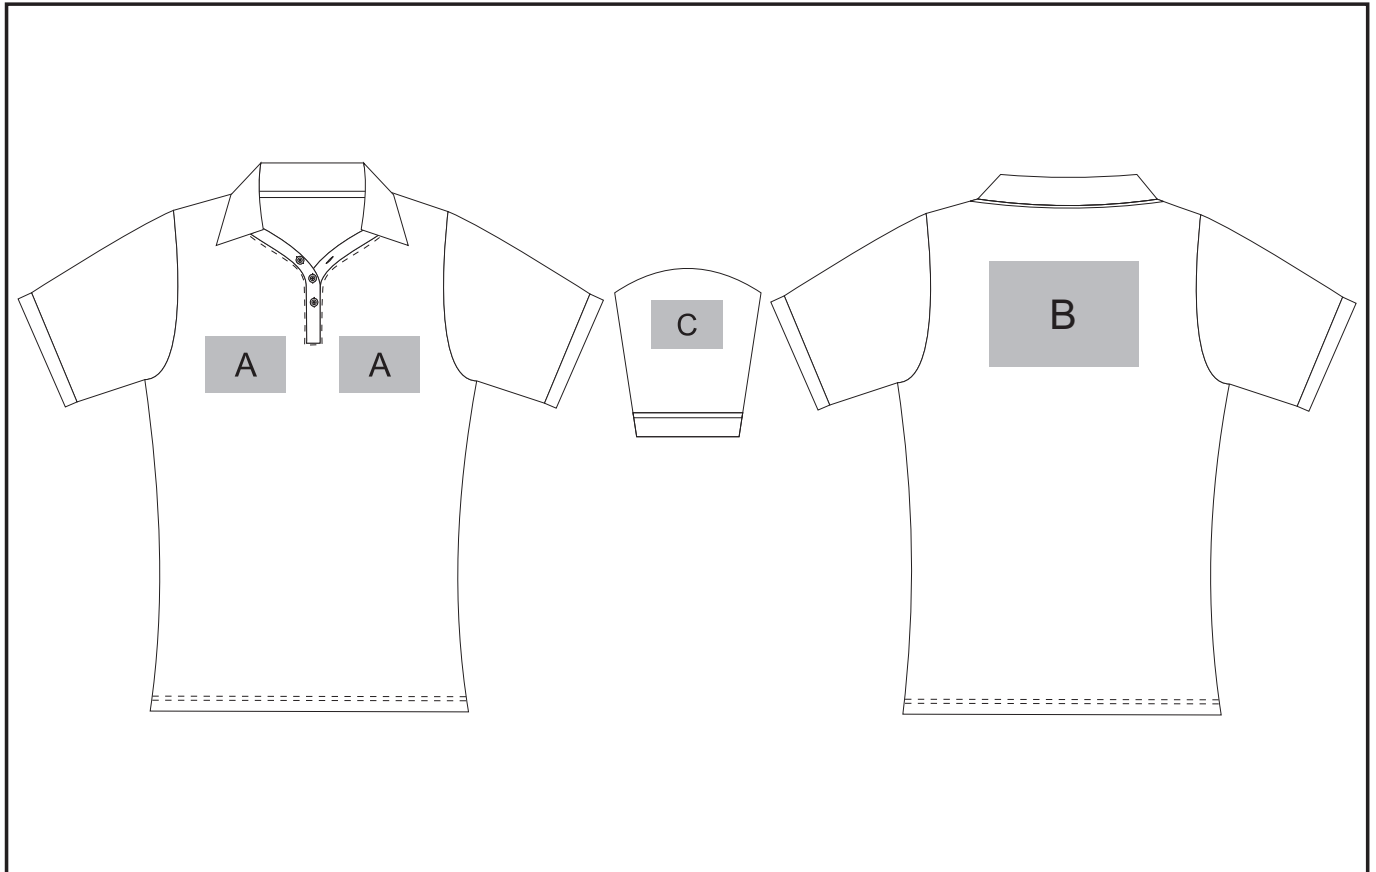

ALT-DTL

Ladies Distinct Golf Shirt

Need to know:

- Includes 1-Position Digital Transfer (setup fee applies)
- **DTC/EMB** inclusive Parameters: Left/Right Chest or Back = 100mm x 100mm

Branding Options:

Position A

1. Embroidery (EMB) - 9 colours
Size: 100mm diameter
2. Screen Print (SA) - 1 colours
Size: 100mm wide x 80mm high
3. Digital Transfer Clothing (DTC) - Full colour
Size: 100mm wide x 100mm high

Position C

1. Embroidery (EMB) - 9 colours
Size: 80mm diameter
2. Screen Print (SA) - 1 colours
Size: 60mm wide x 60mm high
3. Digital Transfer Clothing (DTC) - Full colour
Size: 80mm wide x 80mm high

Position B

1. Embroidery (EMB) - 9 colours
Size: 200mm wide x 200mm high
2. Screen Print (SA) - 1 colours
Size: 260mm wide x 200mm high
3. Digital Transfer Clothing (DTC) - Full colour
Size: 210mm wide x 148mm high