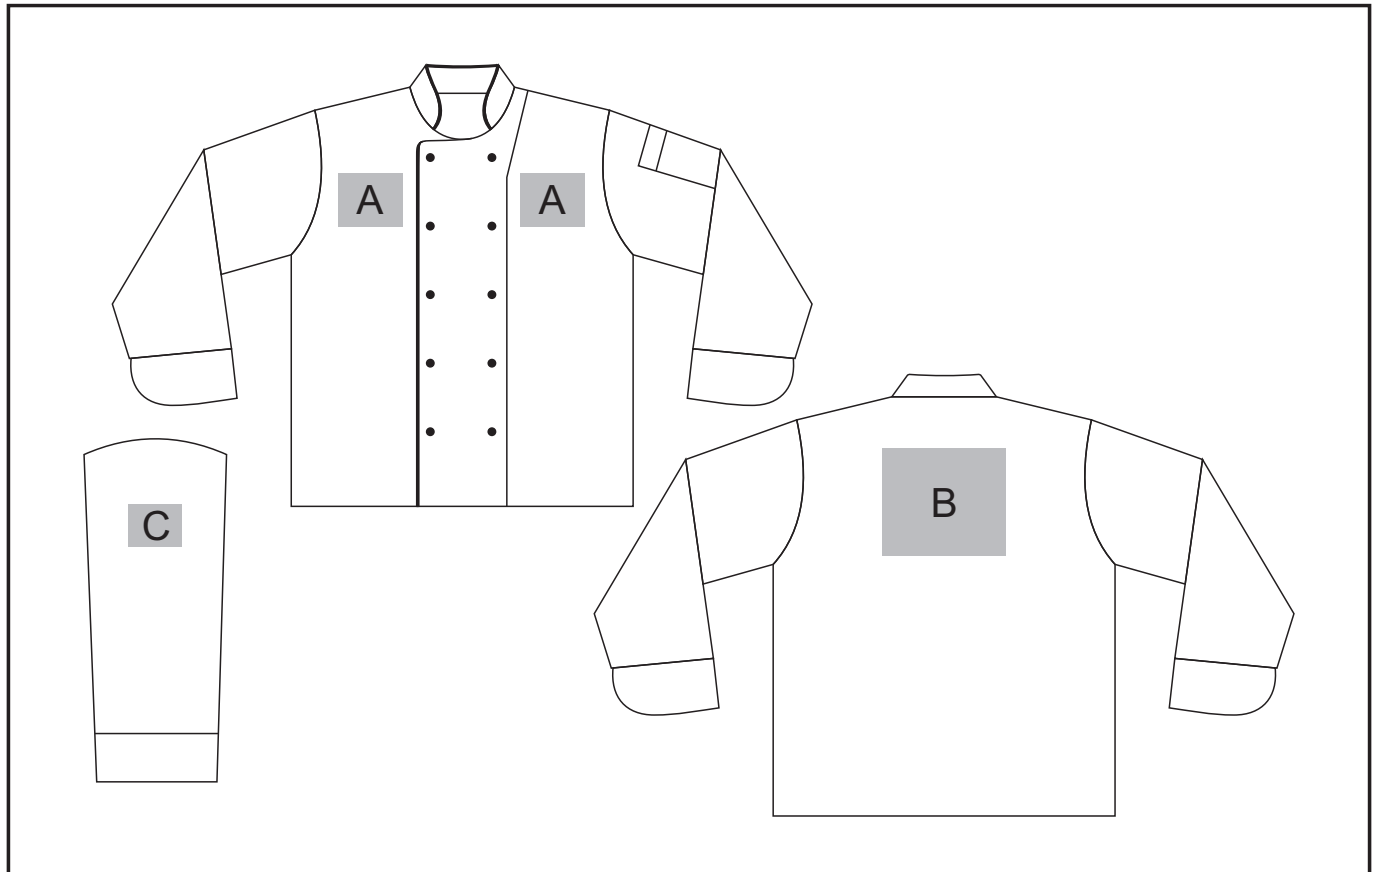

### **Need to know:**

- Includes 1-Position Embroidery (setup fee applies)

#### **Position A**

1. Digital Transfer (DTC) - Full Colour  
Size: 120mm wide x 100mm high

#### **Position B**

1. Embroidery (EMB) - 9 Colour  
Size: 200mm wide x 100mm high
2. Digital Transfer (DTC) - Full Colour  
Size: 200mm wide x 200mm high
3. Screen Print (SA) - 1 Colour  
Size: 230mm wide x 150mm high

#### **Position C**

1. Embroidery (EMB) - 9 Colour  
Size: 80mm wide x 80mm high
2. Digital Transfer (DTC) - Full Colour  
Size: 80mm wide x 100mm high