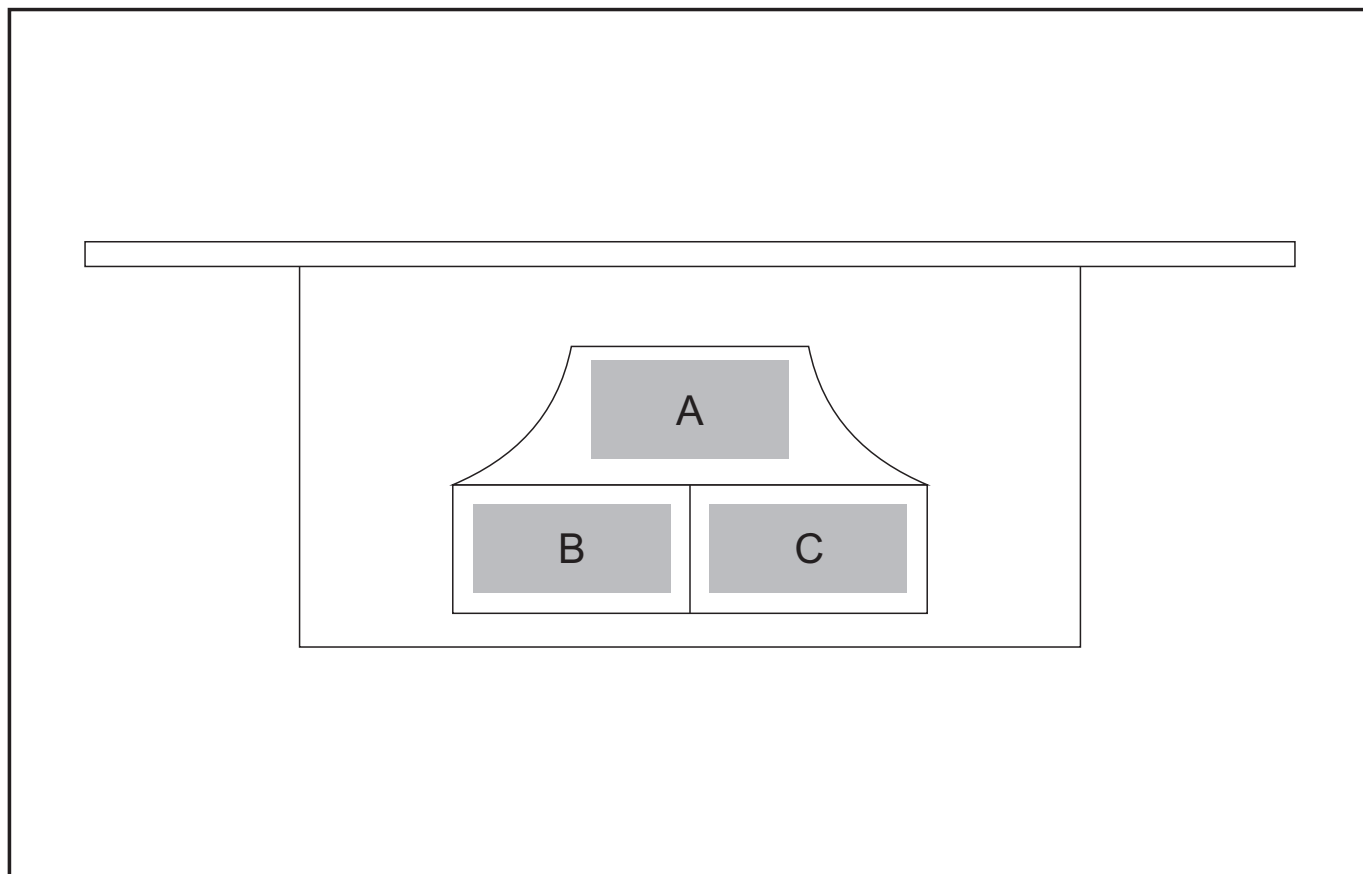

### **Need to know:**

- Includes 1-Colour, 1-Position Screen Print (setup fee applies)

#### **Position A**

1. Digital Transfer (DTC) - Full Colour  
Size: 200mm wide x 100mm high

#### **Position B**

1. Embroidery (EMB) - 9 Colour  
Size: 50mm wide x 50mm high
2. Digital Transfer (DTC) - Full Colour  
Size: 200mm wide x 90mm high
3. Screen Print (SA) - 1 Colour  
Size: 160mm wide x 70mm high

#### **Position C**

1. Embroidery (EMB) - 9 Colour  
Size: 50mm wide x 50mm high
2. Digital Transfer (DTC) - Full Colour  
Size: 200mm wide x 90mm high
3. Screen Print (SA) - 1 Colour  
Size: 160mm wide x 70mm high