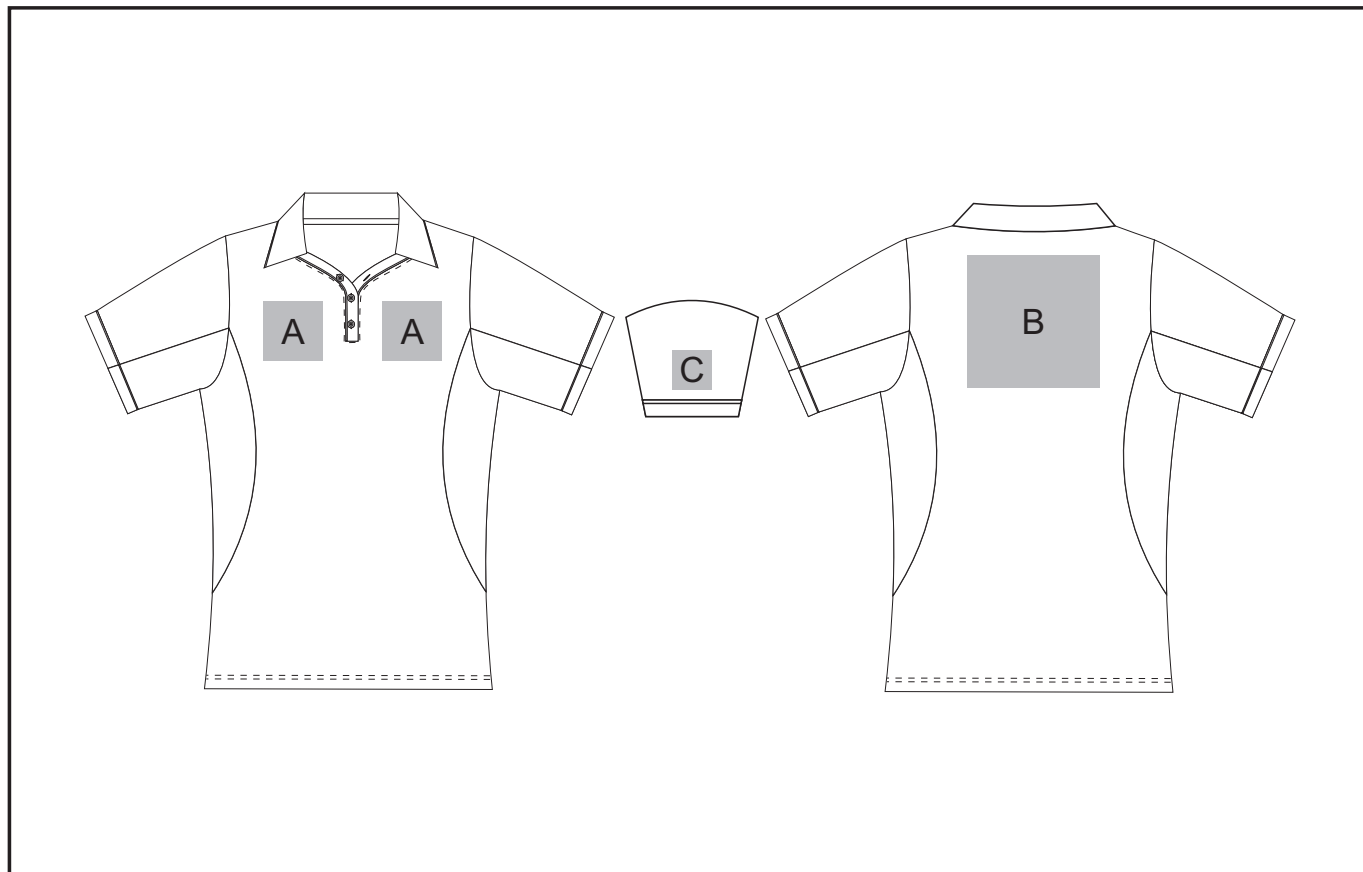

ALT-CPGL

Ladies Championship Golf Shirt

Need to know:

- Includes 1-Position Digital Transfer (setup fee applies)
- Cannot guarantee a 100% straight branding on any clothing item with check or stripe detail
- **DTC/EMB** inclusive Parameters: Left/Right Chest or Back = 100mm x 100mm

Branding Options:

Position A

1. Embroidery (EMB) - 9 colours
Size: 90mm wide x 90mm high
2. Digital Transfer Clothing (DTC) - Full colour
Size: 90mm wide x 90mm high
3. Screen Print (SA) - 6 Colours
Size: 90mm wide x 90mm high

Position B

1. Embroidery (EMB) - 9 colours
Size: 200mm wide x 200mm high
2. Digital Transfer Clothing (DTC) - Full colour
Size: 210mm wide x 148mm high
3. Screen Print (SA) - 6 Colours
Size: 200mm wide x 200mm high

Position C

1. Embroidery (EMB) - 9 colours
Size: 60mm wide x 60mm high
2. Digital Transfer Clothing (DTC) - Full colour
Size: 60mm wide x 60mm high
3. Screen Print (SA) - 6 Colours
Size: 60mm wide x 60mm high