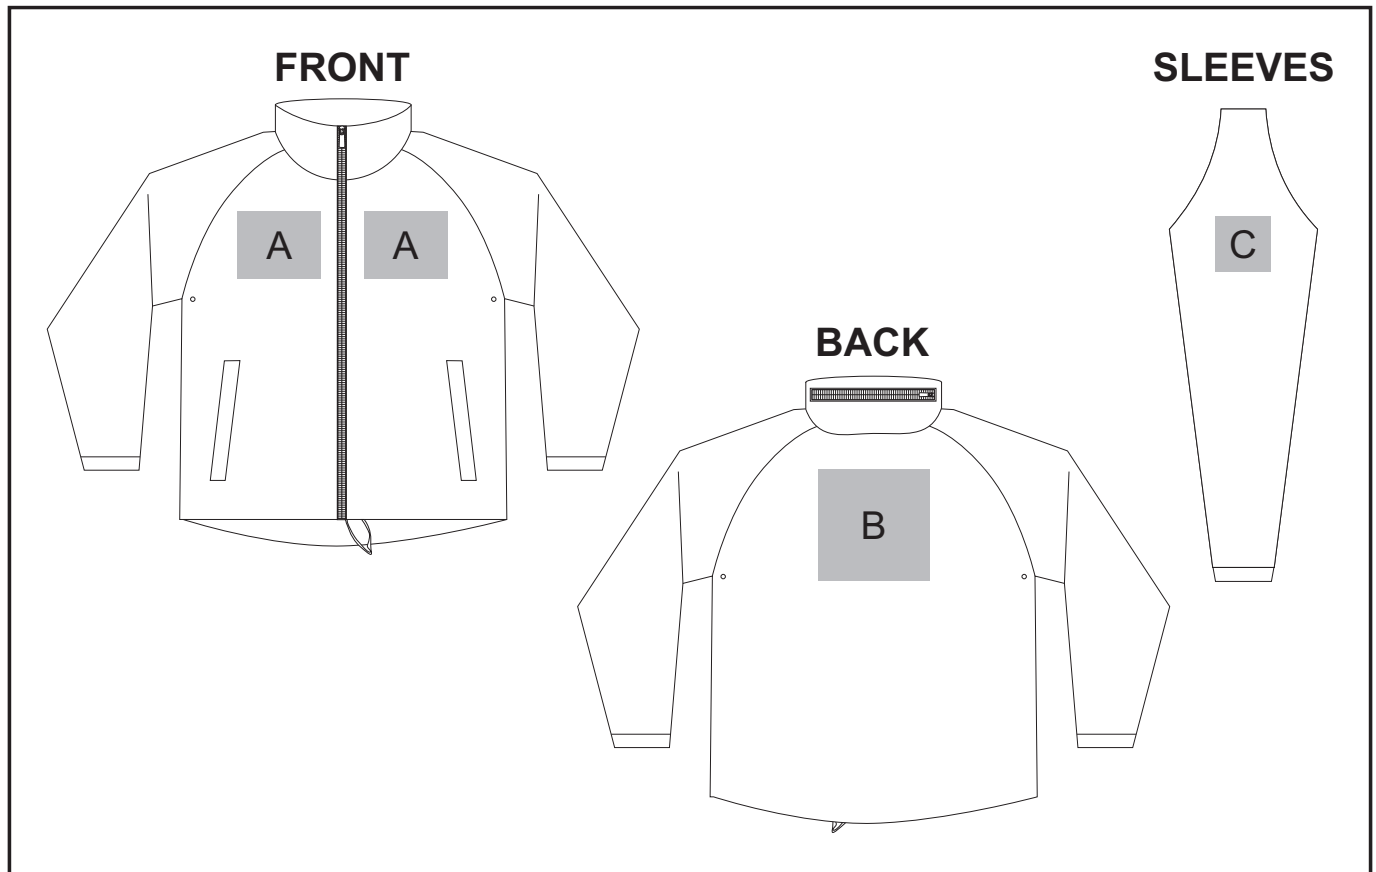

ALT-CAM

Unisex Cameroon Rain Jacket

Need to know:

- Includes 1-Position Digital Transfer (setup fee applies)
- **DTC/EMB inclusive Parameters: Left/Right Chest or Back = 100mm x 100mm**

Branding Options:

Position A

1. Embroidery (EMB) - 9 Colour
Size: 100mm wide x 100mm high
2. Digital Transfer (DTC) - Full Colour
Size: 150mm wide x 120mm high

Position B

1. Embroidery (EMB) - 9 Colour
Size: 200mm wide x 200mm high
2. Digital Transfer (DTC) - Full Colour
Size: 200mm wide x 100mm high

Position C

1. Embroidery (EMB) - 9 Colour
Size: 100mm wide x 100mm high
2. Digital Transfer (DTC) - Full Colour
Size: 80mm wide x 80mm high