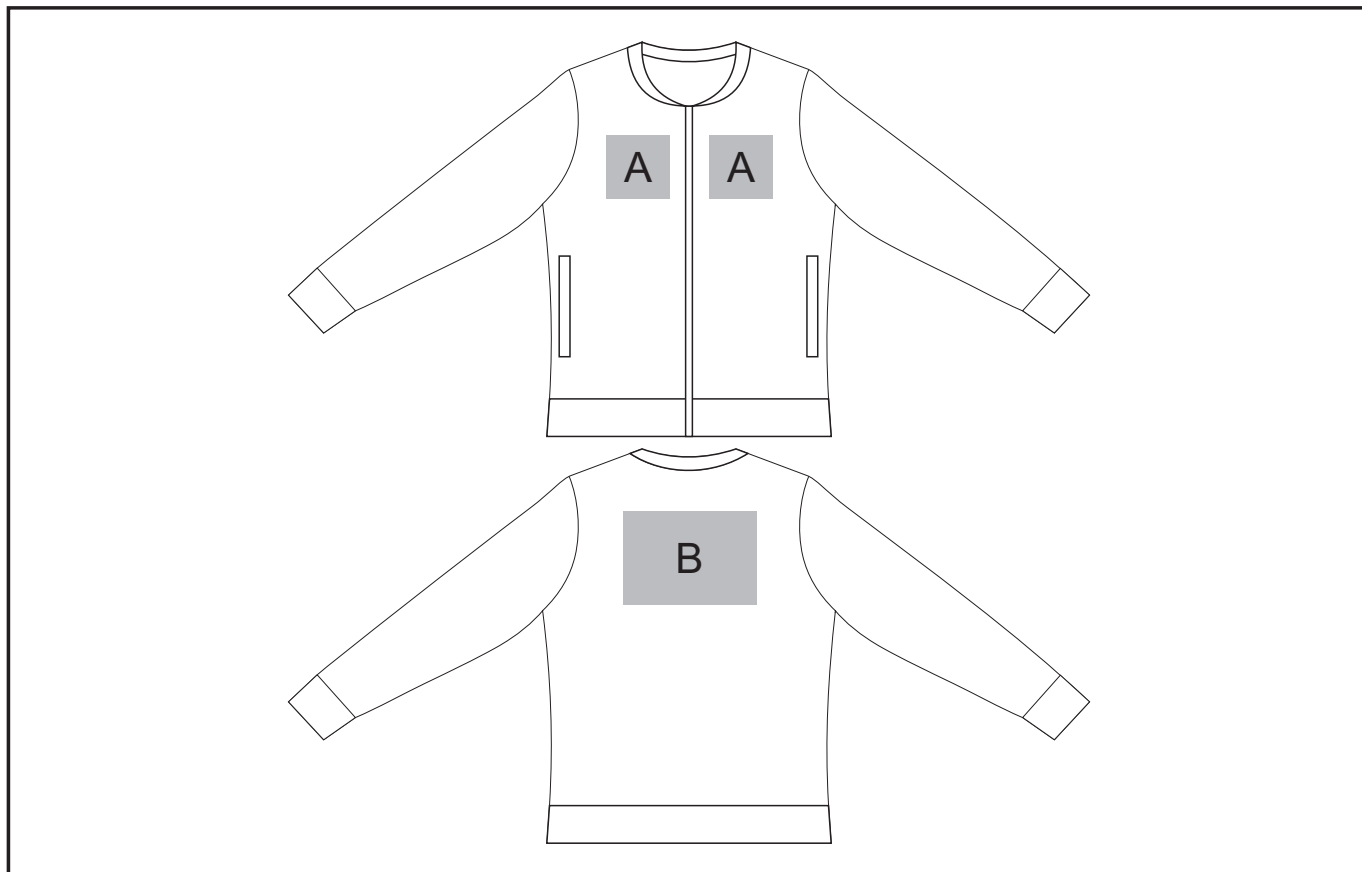

## Mens Bainbridge Sweater

### Need to know:

- Includes 1-Position Digital Transfer (setup fee applies)
- **DTC/EMB** inclusive Parameters: Left/Right Chest or Back = 100mm x 100mm

#### **Position A**

1. Embroidery (EMB) - 9 colours  
Size: 100mm diameter
2. Digital Transfer Clothing (DTC) - Full colour  
Size: 100mm wide x 100mm high

#### **Position B**

1. Embroidery (EMB) - 9 colours  
Size: 100mm wide x 100mm high
2. Digital Transfer Clothing (DTC) - Full colour  
Size: 210mm wide x 148mm high